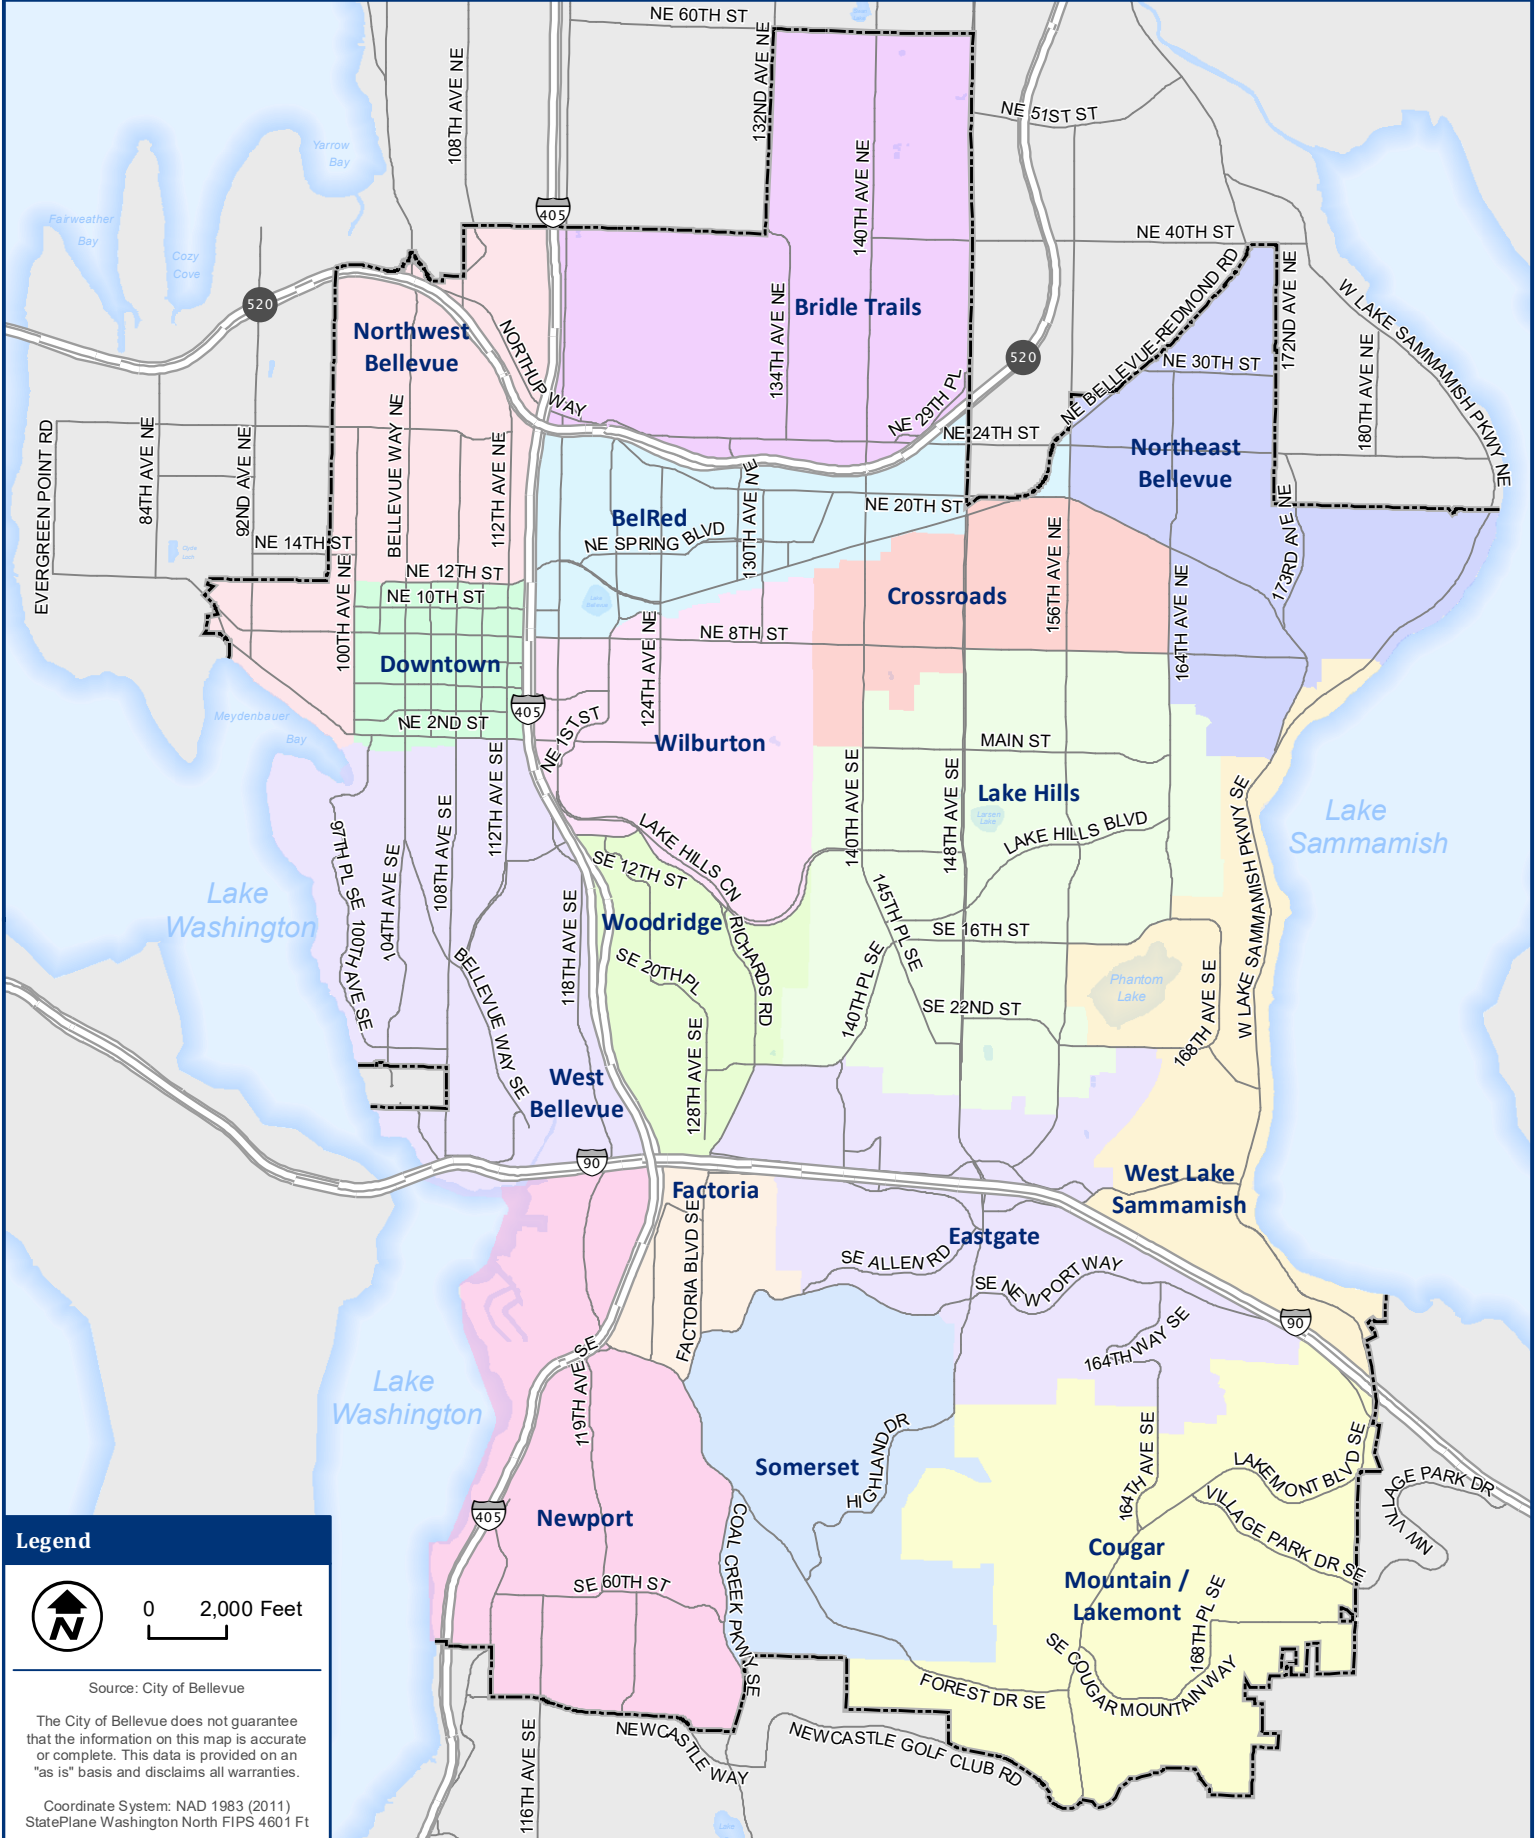

Neighborhood Areas

Attachment B

Legend

Source: City of Bellevue

The City of Bellevue does not guarantee that the information on this map is accurate or complete. This data is provided on an "as is" basis and disclaims all warranties.

Coordinate System: NAD 1983 (2011)
StatePlane Washington North FIPS 4601 Ft