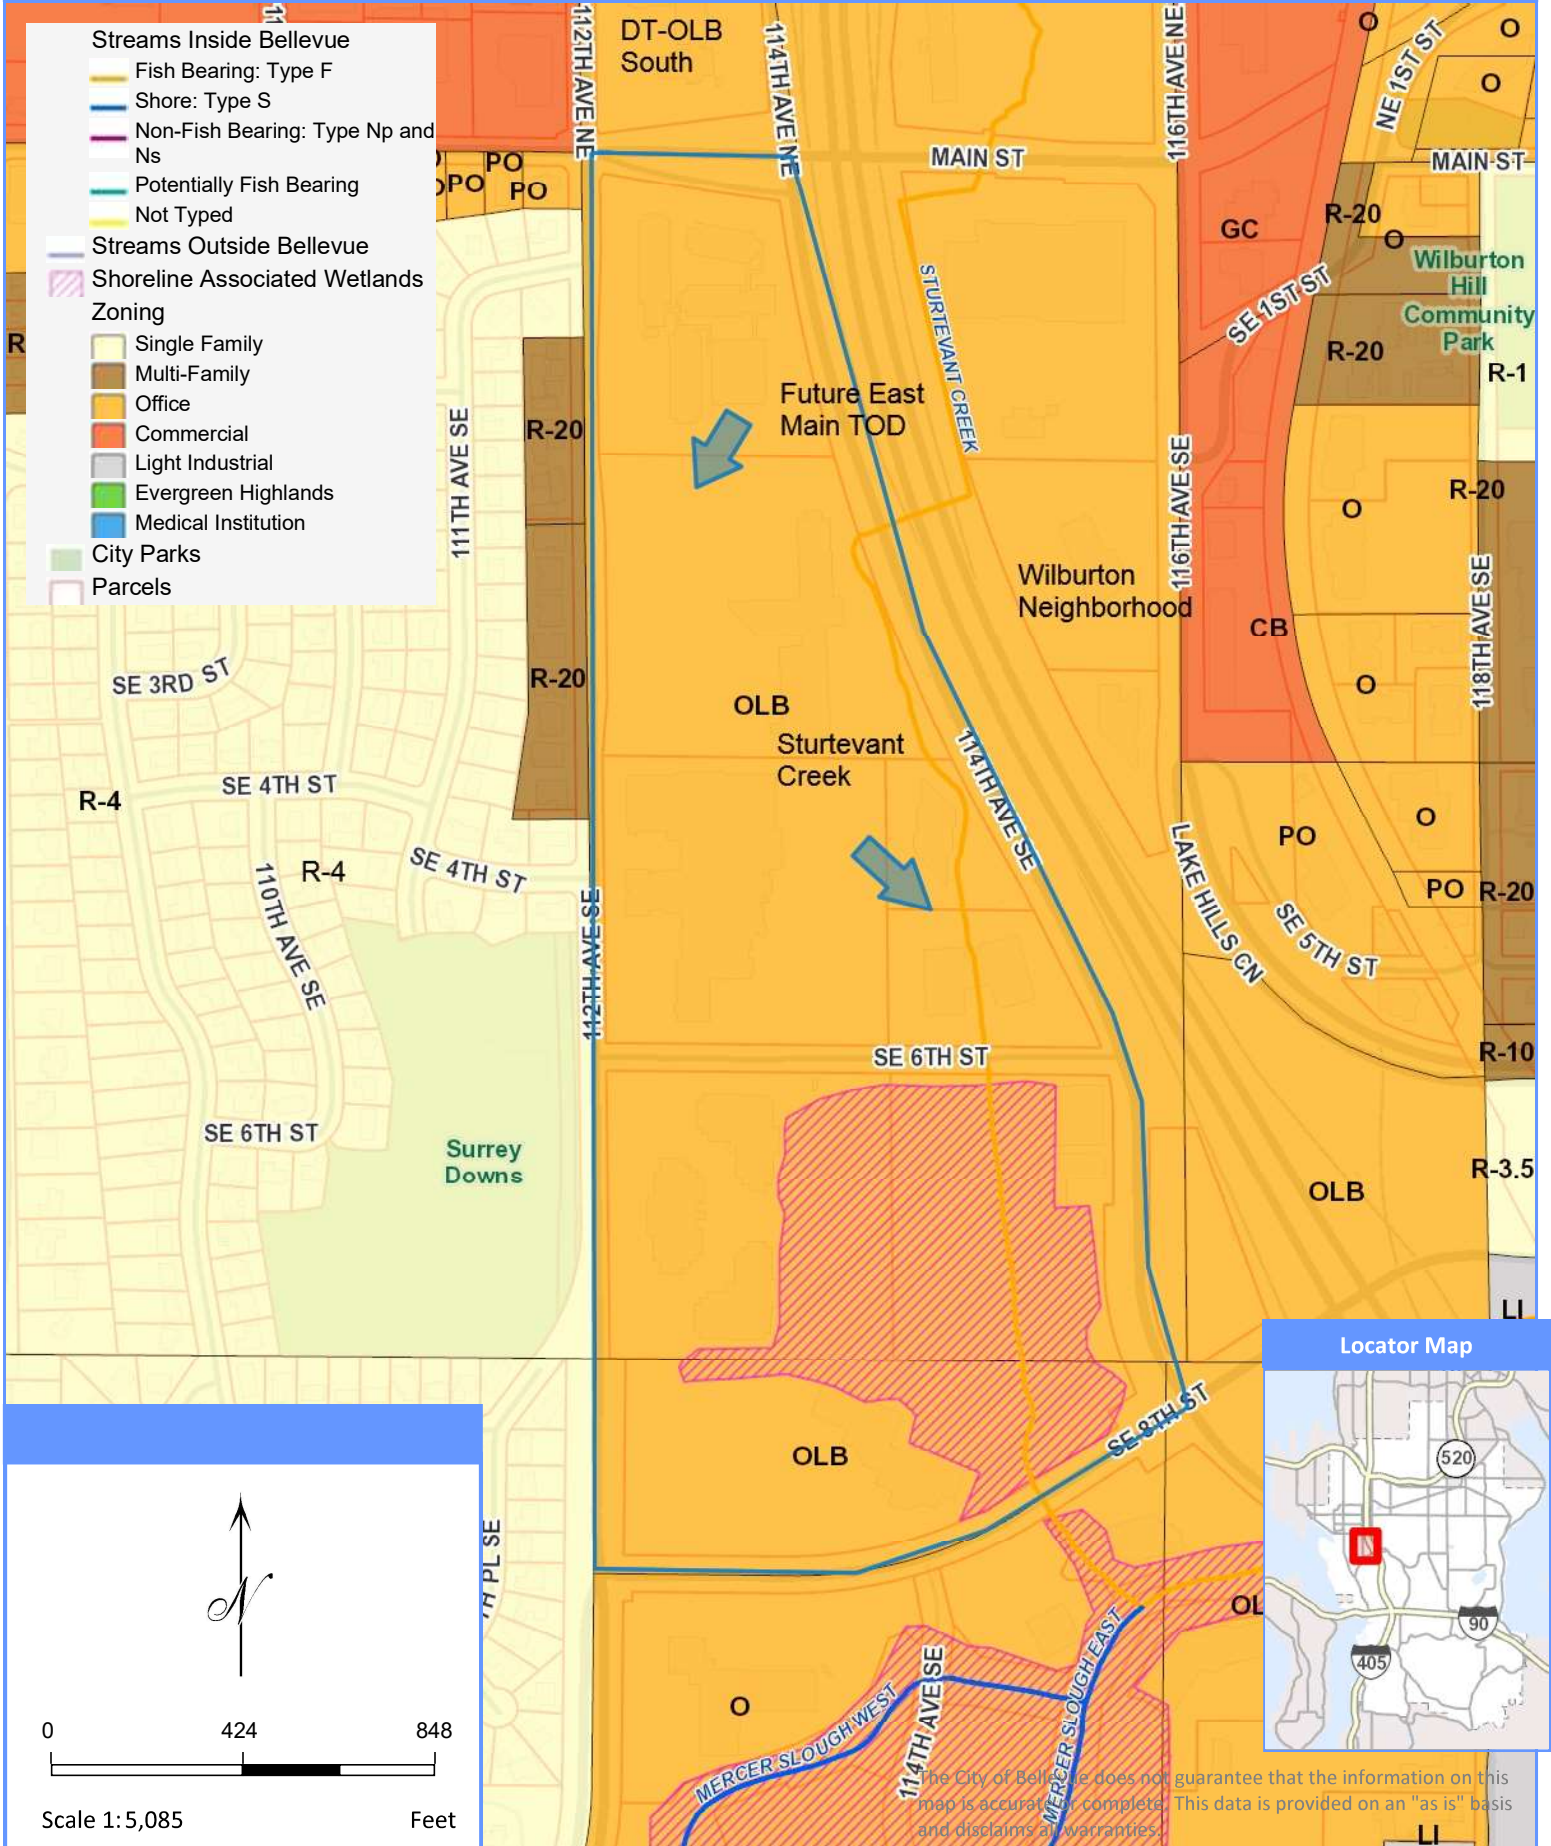

# East Main Current Zoning

ATTACHMENT D

Locator Map

The City of Bellevue does not guarantee that the information on this map is accurate or complete. This data is provided on an "as is" basis and disclaims all warranties.