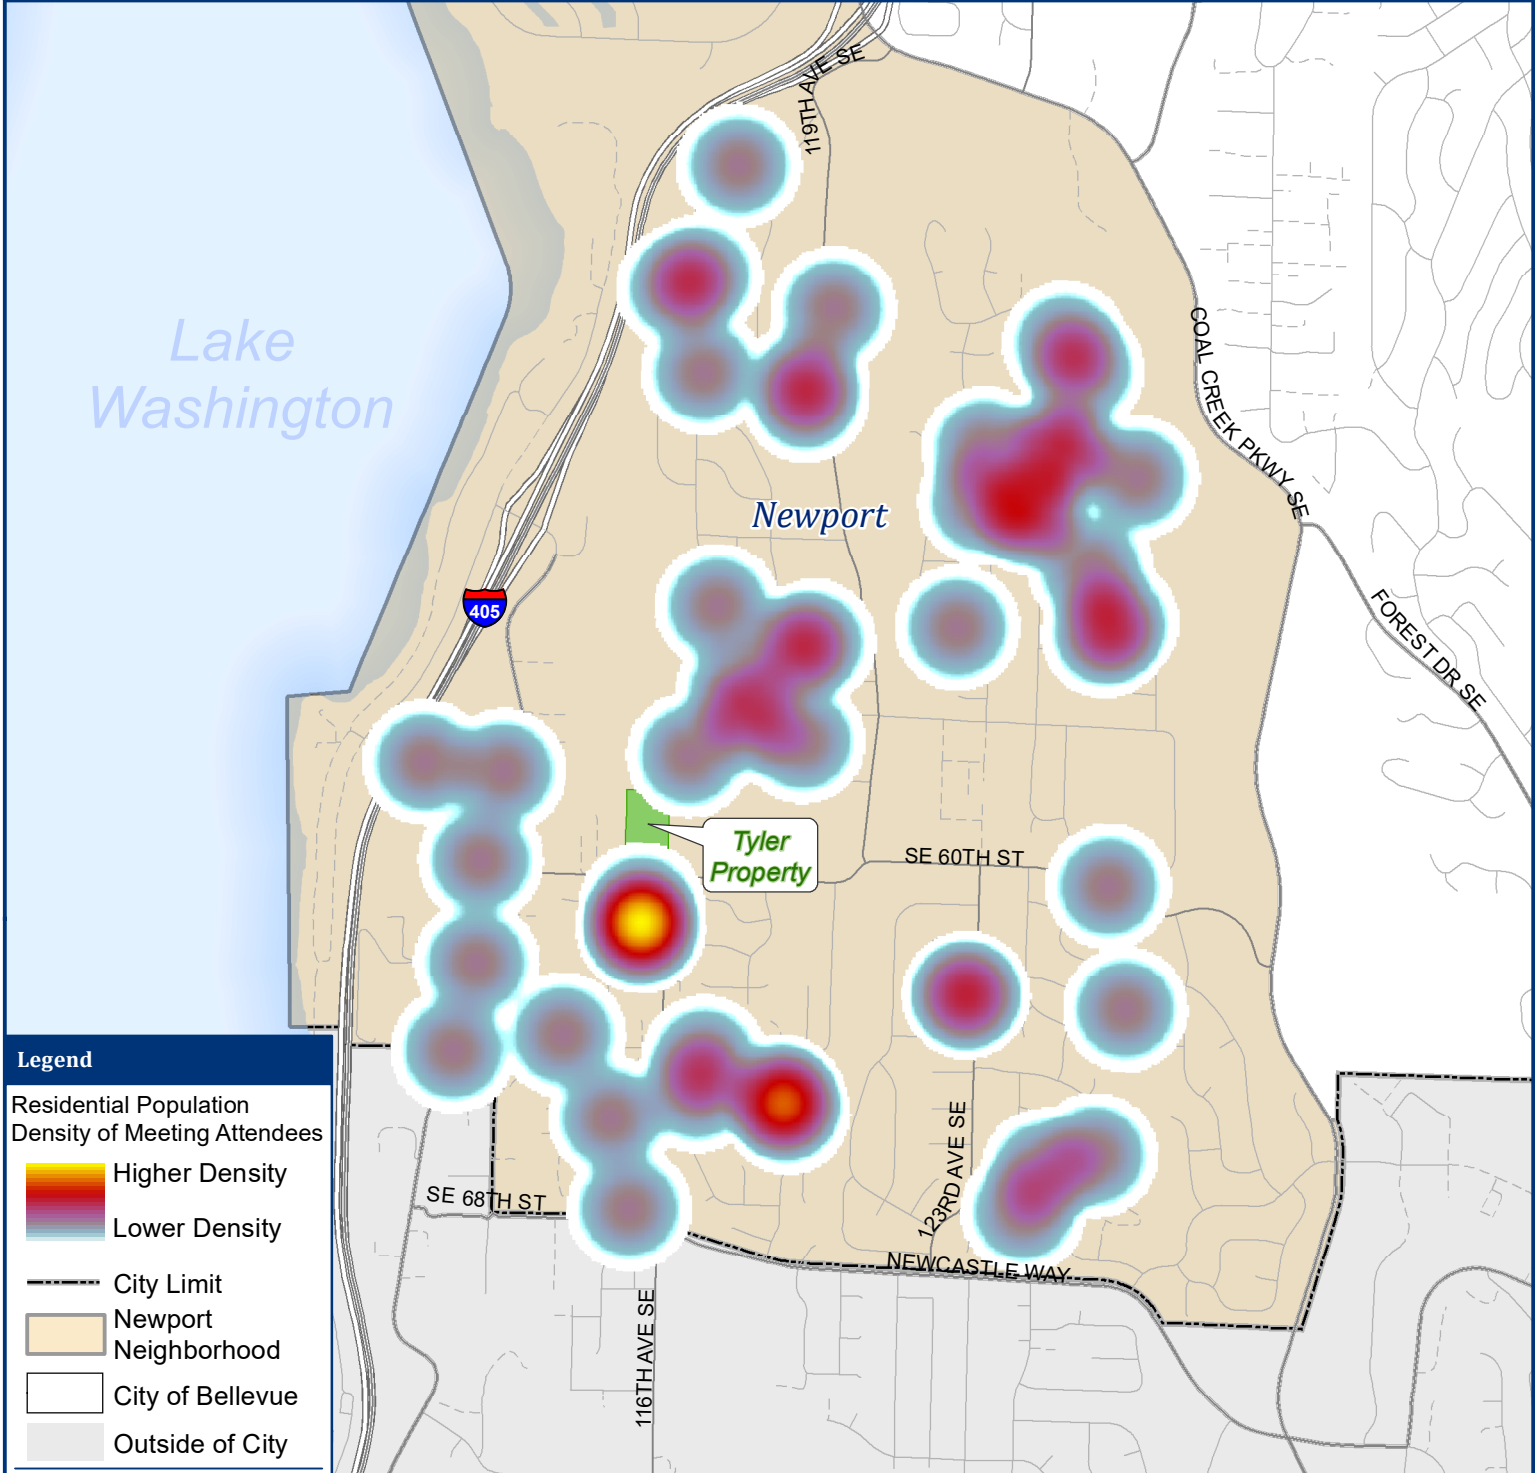

Community Involvement Heat Map

Attachment F

Tyler Property Development: September 24, 2019 Community Meeting

Legend

Residential Population
Density of Meeting Attendees

- City Limit
- Newport Neighborhood
- City of Bellevue
- Outside of City

Source: City of Bellevue

The City of Bellevue does not guarantee that the information on this map is accurate or complete. This data is provided on an "as is" basis and disclaims all warranties.

Coordinate System: NAD 1983 (2011)
StatePlane Washington North FIPS 4601 Ft

Notes:

September 24, 2019 Meeting: Previous July 23, 2019 Meeting:

53 attended and signed in*	42 attended and signed in*
51 Newport Hills addresses	41 Newport Hills addresses
1 Renton (Kennydale address)	1 Somerset address
1 Newcastle address	