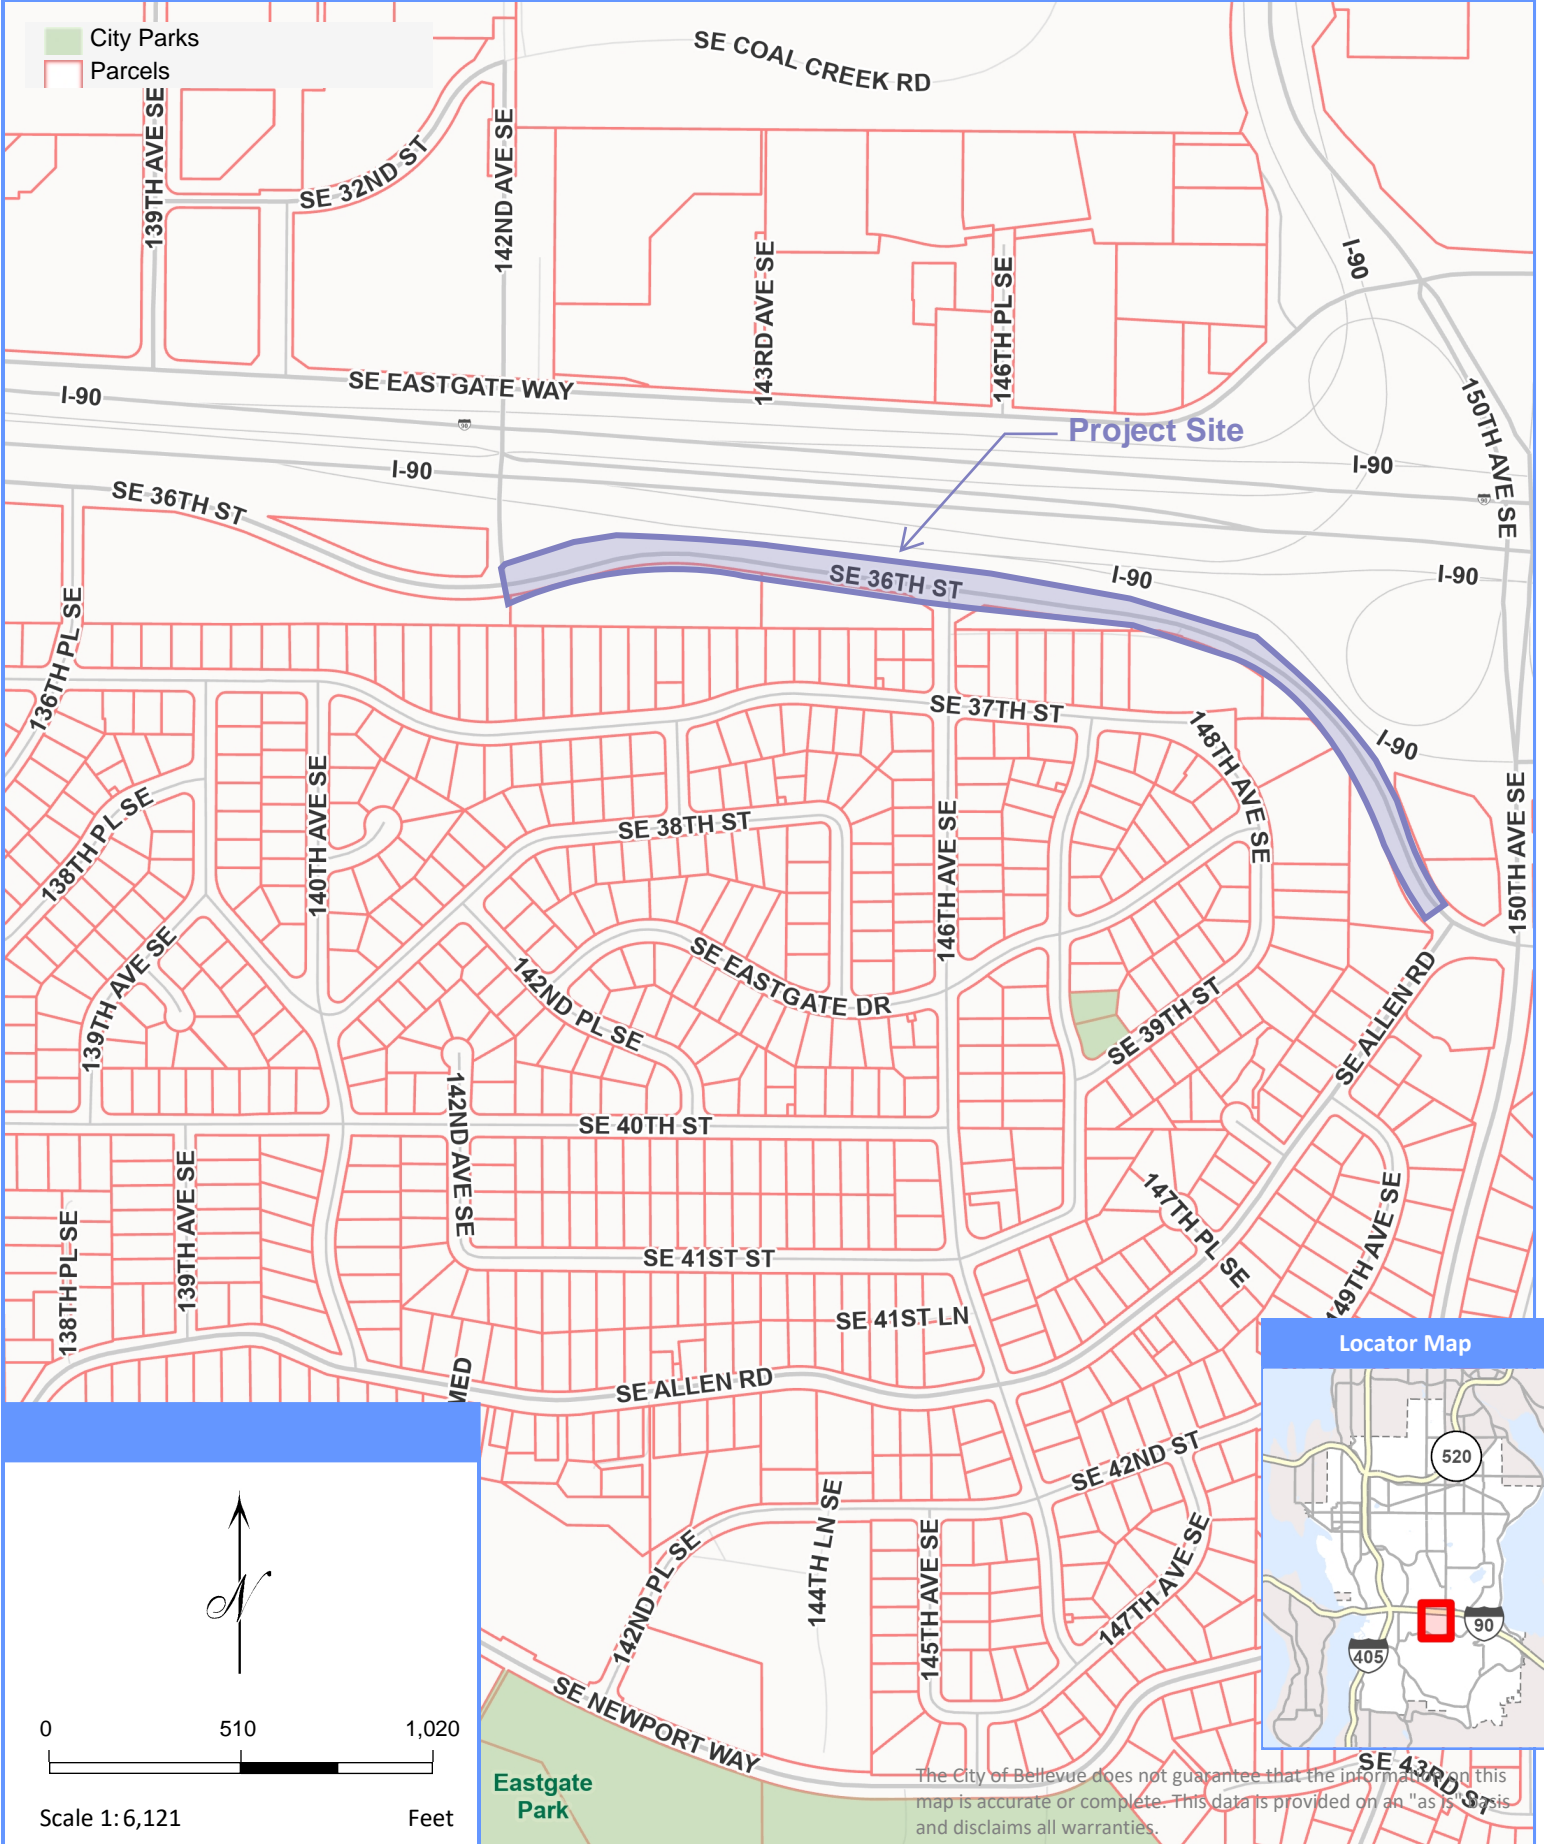

Mountains To Sound Greenway Trail Phase 3, 142nd PL SE to Non-Motorized Crossing of I-90 At 150th Ave SE

The City of Bellevue does not guarantee that the information on this map is accurate or complete. This data is provided on an "as is" basis and disclaims all warranties.