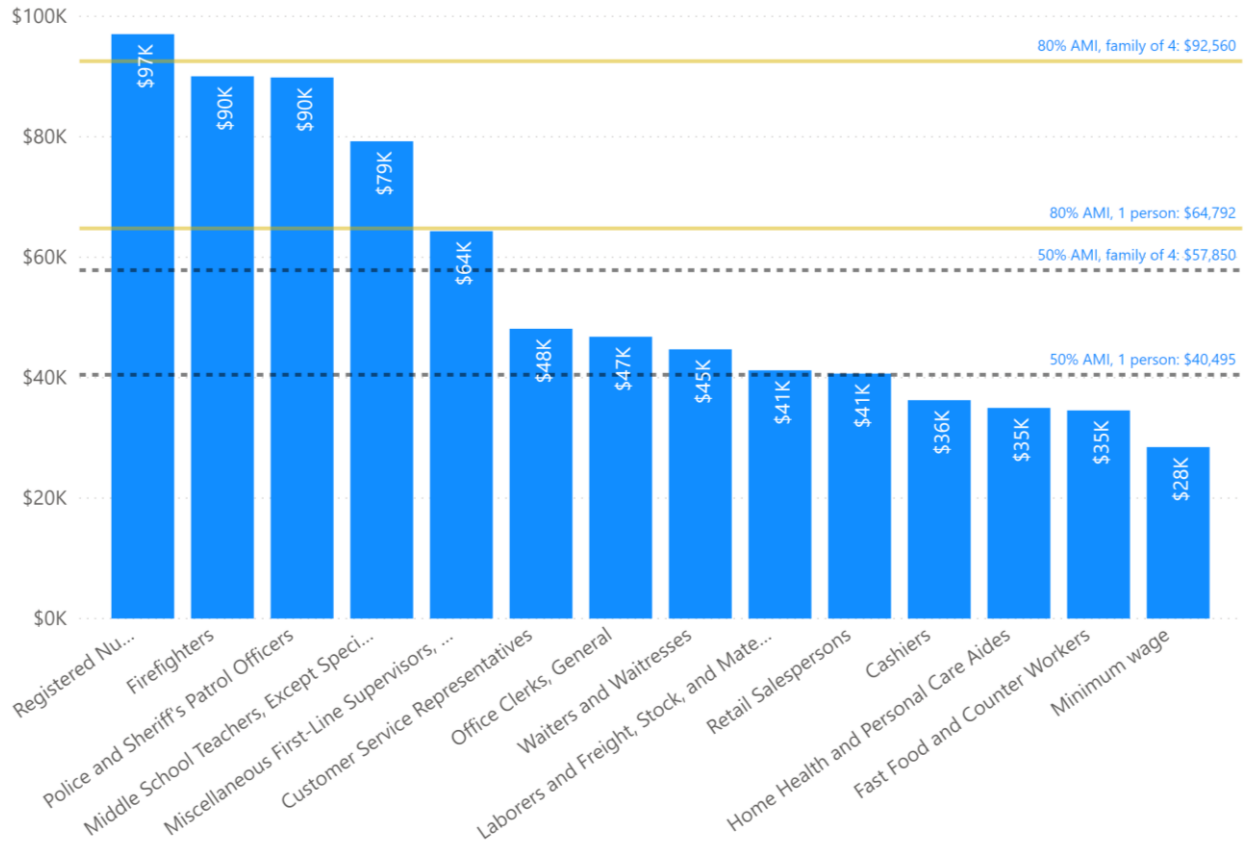

Average Full-Time, Annual Wages in Seattle-Tacoma-Bellevue Metro Area, 2021

Source: Washington Employment Security Department Occupation Employment and Wage Estimates and Washington State Department of Labor & Industries.

Notes:

- These occupations are the ten with the highest estimated employment in 2021, plus Firefighters, Patrol Officers, Middle School Teachers, and Minimum Wage.
- The “Bellevue area” is the Seattle-Tacoma-Bellevue Metropolitan Statistical Area.
- “AMI” stands for Area Median Income. The horizontal lines represent percentages of the 2021 4-person AMI, adjusted for household size.