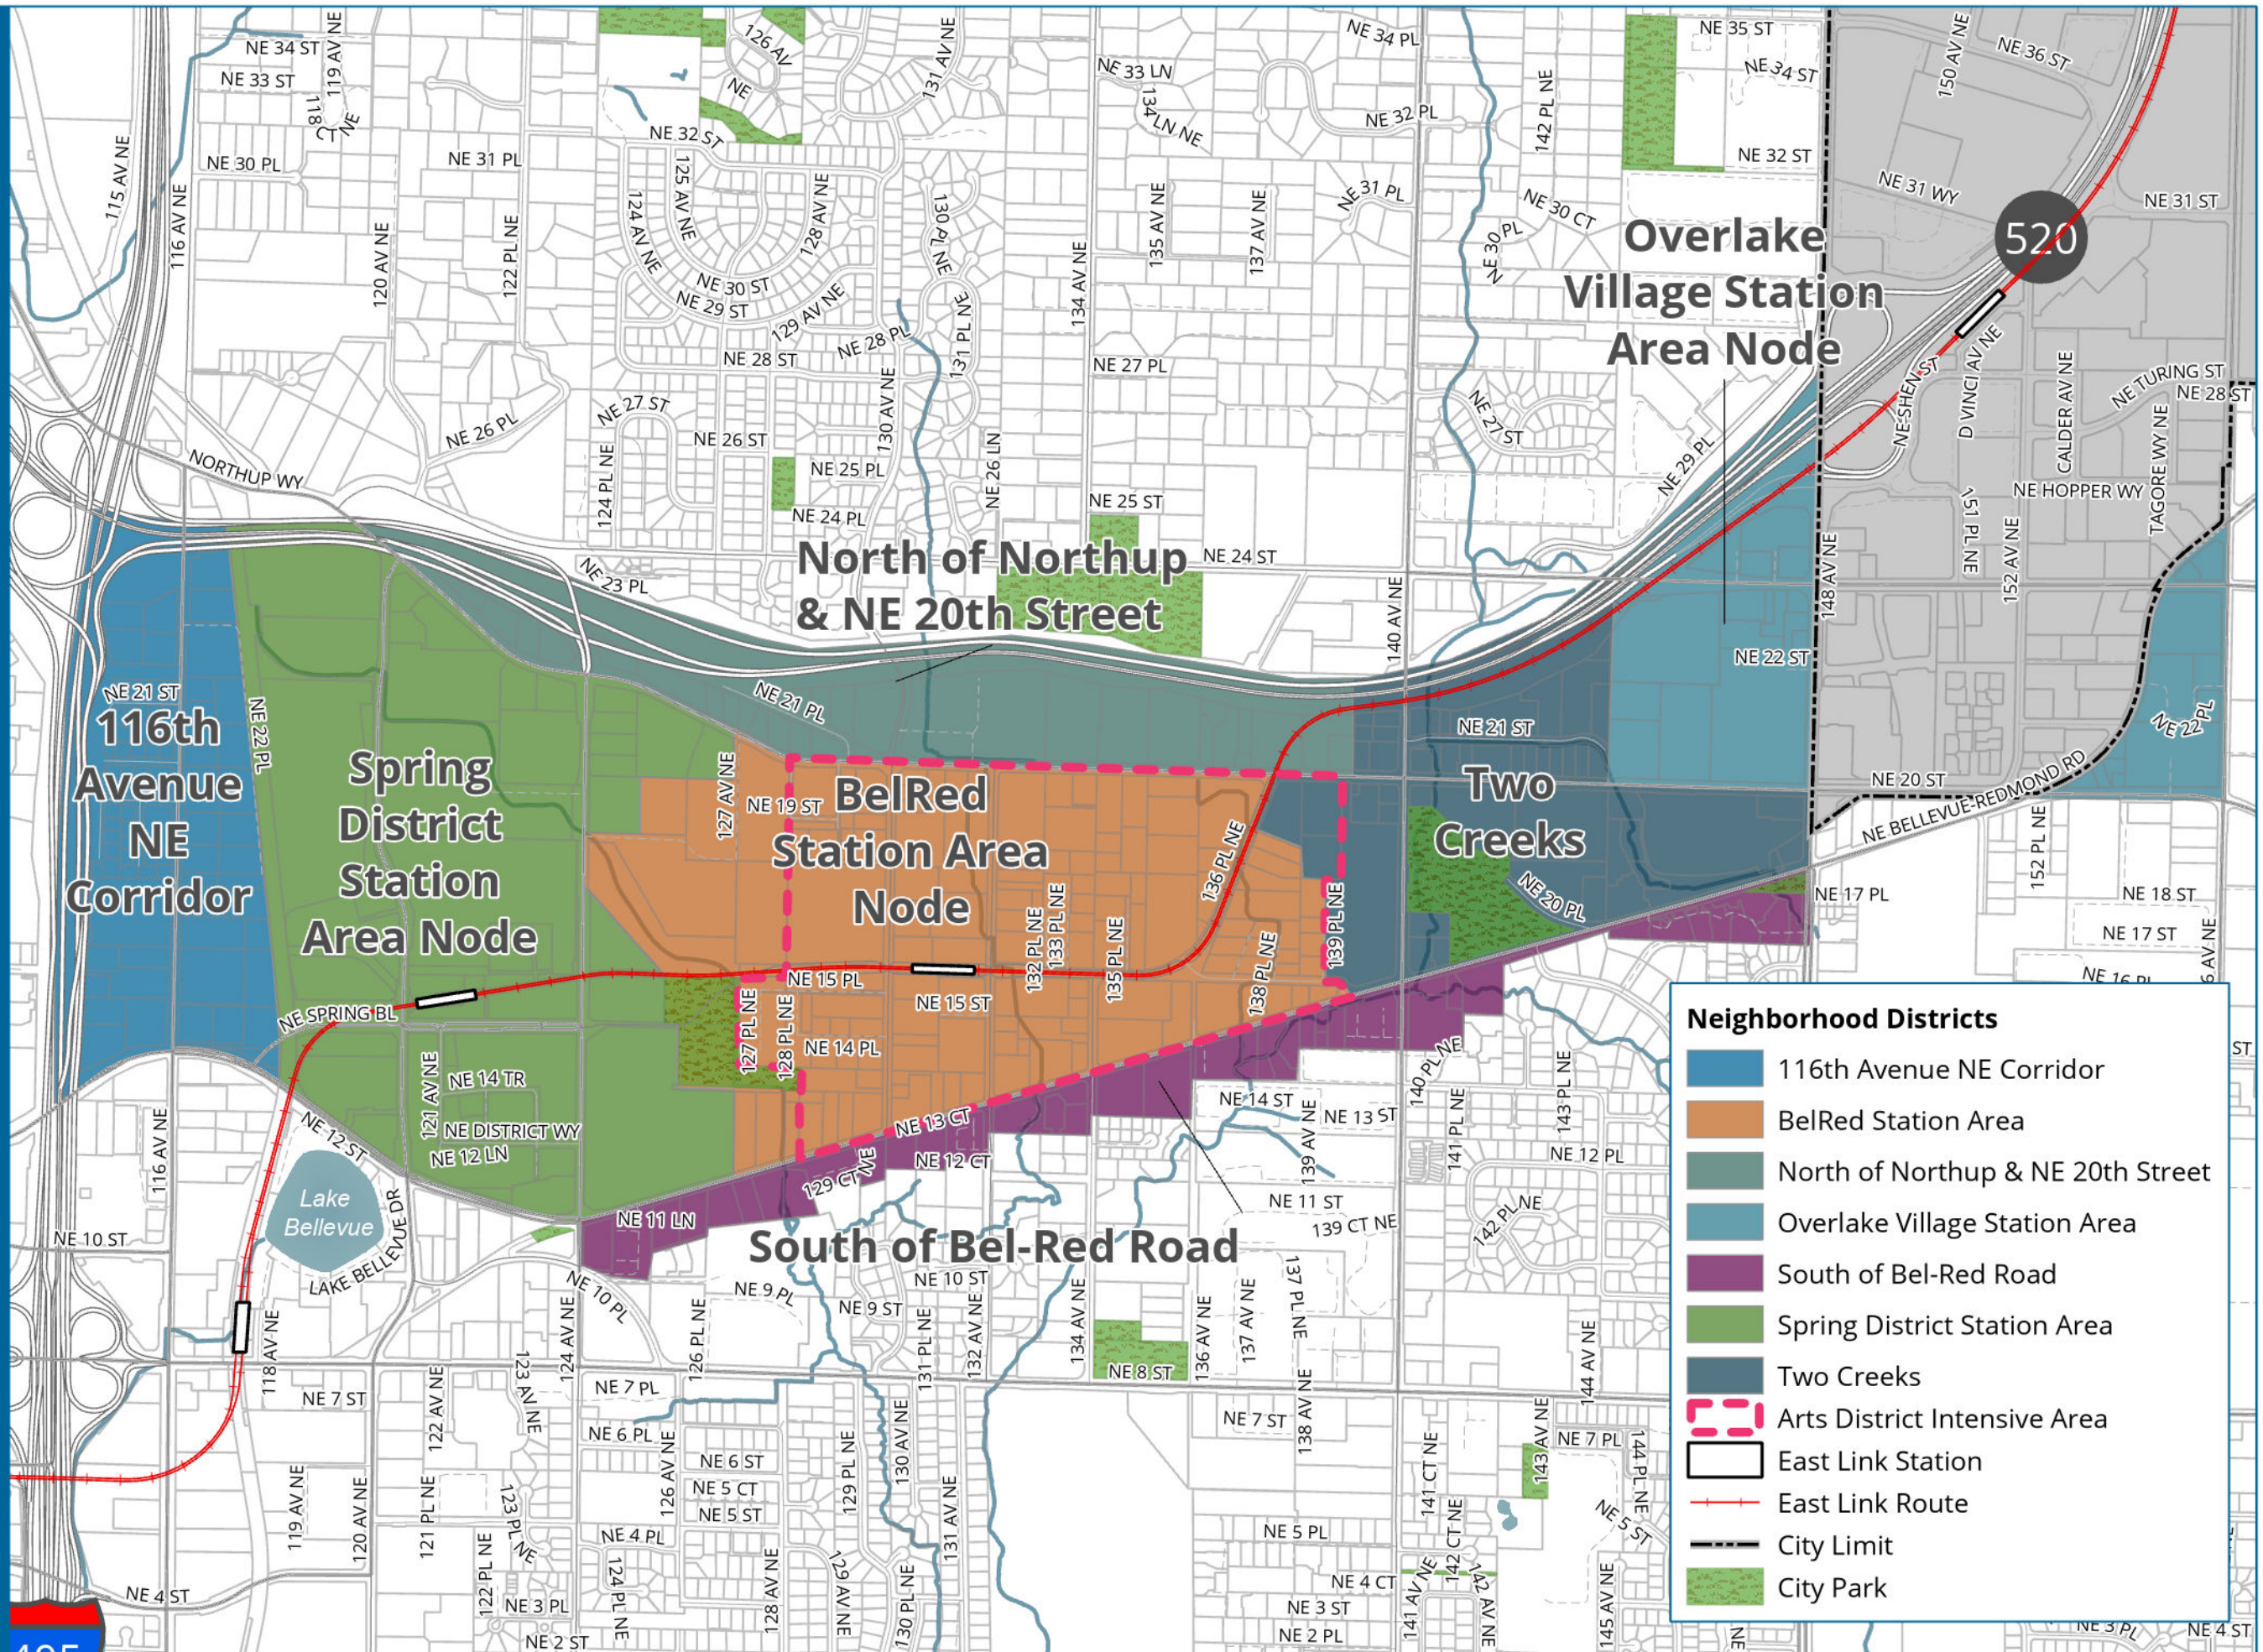

Attachment B

BelRed Neighborhood Districts and Arts District Intensive Area

0 925 Feet

Information
 정보 सूचना 情報 資料
 425-452-6800
 సమాచారం Thông Tin
 Información مَعْلُومَات
 اطلاعات Информаци́я

Source: City of Bellevue

Disclaimer: The City of Bellevue does not guarantee that the information on this map is accurate or complete. This data is provided on an "as is" basis and disclaims all warranties.

Coordinate System: NAD 1983 (2011)
 StatePlane Washington North FIPS
 4601 Ft US

Neighborhood Districts

- 116th Avenue NE Corridor
- BelRed Station Area
- North of Northrup & NE 20th Street
- Overlake Village Station Area
- South of Bel-Red Road
- Spring District Station Area
- Two Creeks
- Arts District Intensive Area
- East Link Station
- East Link Route
- City Limit
- City Park