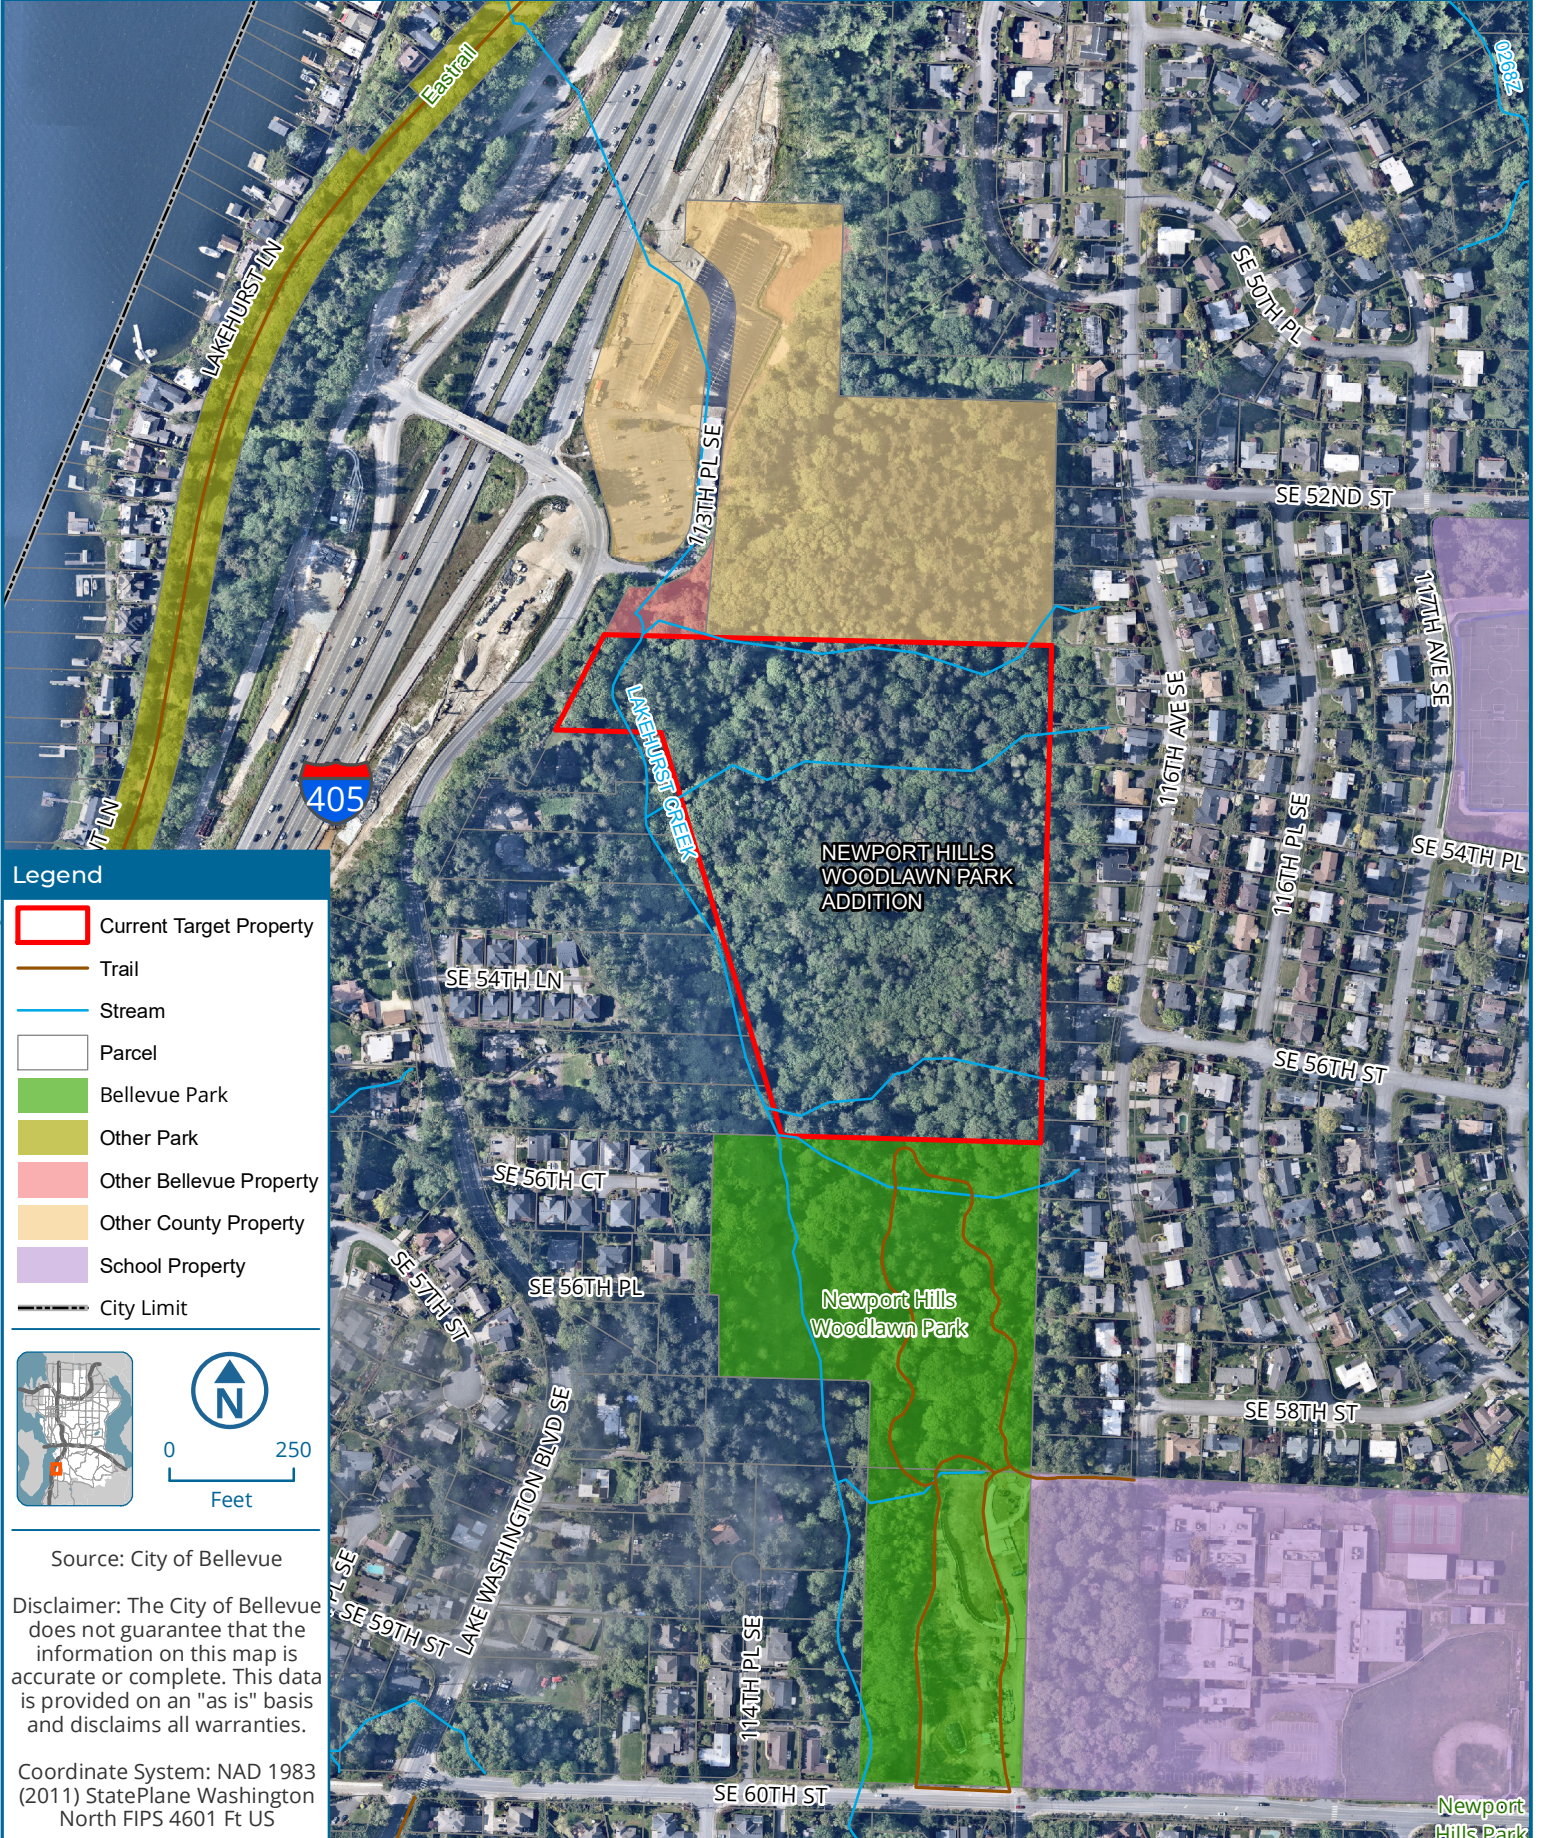

Newport Hills Woodlawn Park Addition Site Map

Legend

- Current Target Property
- Trail
- Stream
- Parcel
- Bellevue Park
- Other Park
- Other Bellevue Property
- Other County Property
- School Property
- City Limit

0 250
Feet

Source: City of Bellevue

Disclaimer: The City of Bellevue does not guarantee that the information on this map is accurate or complete. This data is provided on an "as is" basis and disclaims all warranties.