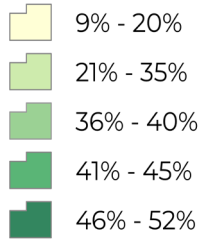

URBAN TREE CANOPY % BY NEIGHBORHOOD

Figure 12. | Urban tree canopy in Bellevue by neighborhood.