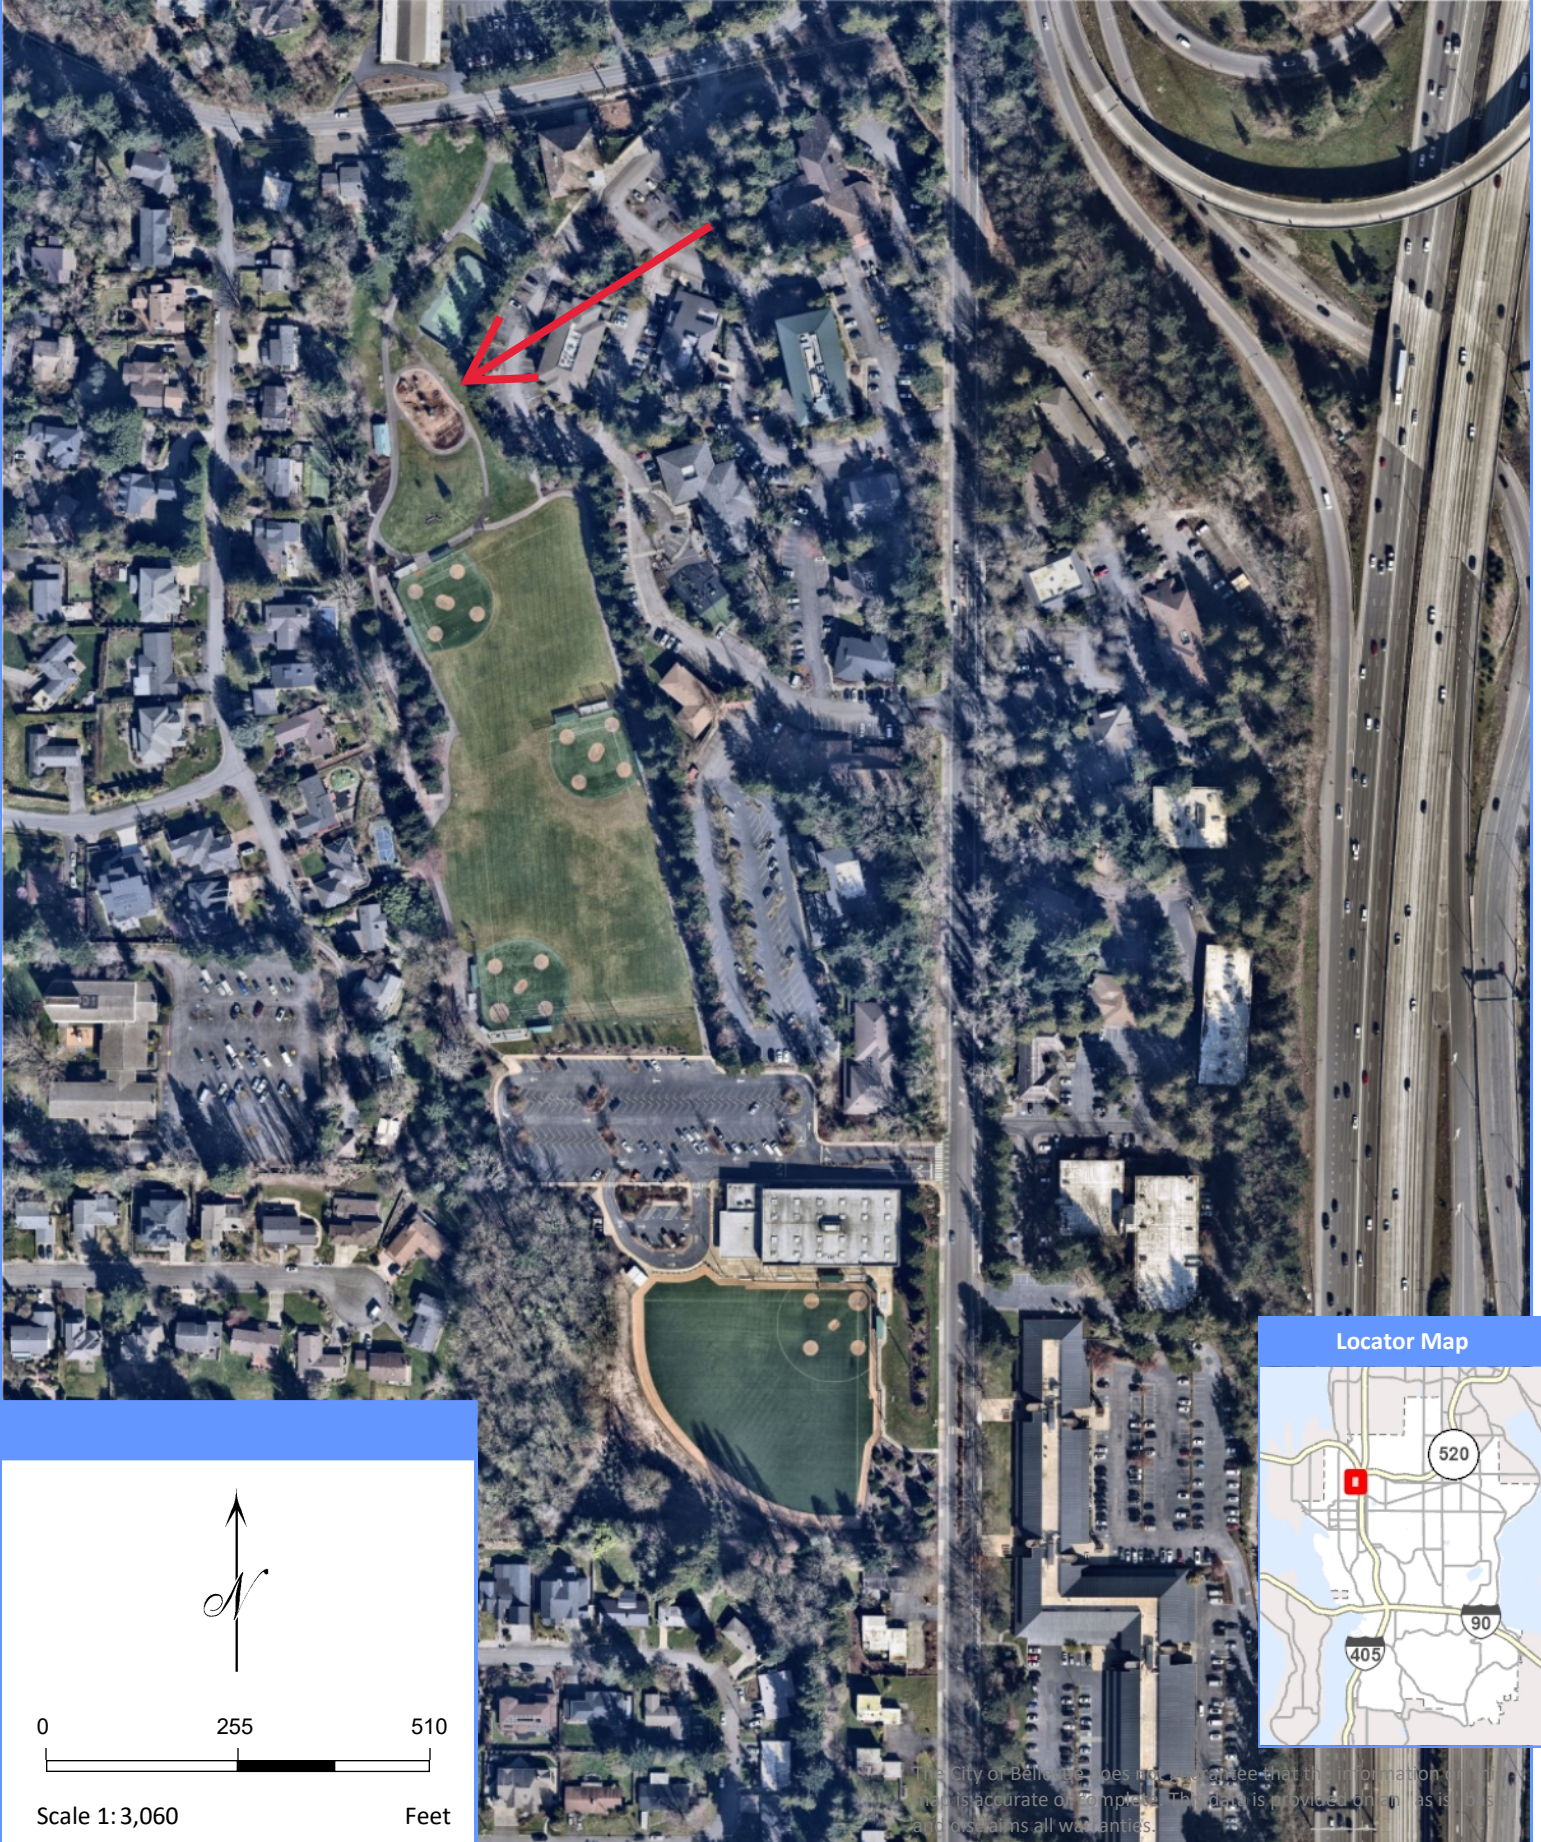

Hidden Valley Sports Park Vicinity Map

Attachment A

Locator Map

0 255 510

Scale 1:3,060 Feet

The City of Bellevue does not guarantee that the information on this map is accurate or complete. The data is provided on an "as is" basis and does not contain all warranties.

Playground at Hidden Valley Sports Park

Locator Map

Scale 1:191

Feet

The City of Bellevue does not guarantee that the information on this map is accurate or complete. This data is provided on an "as is" basis and disclaims all warranties.