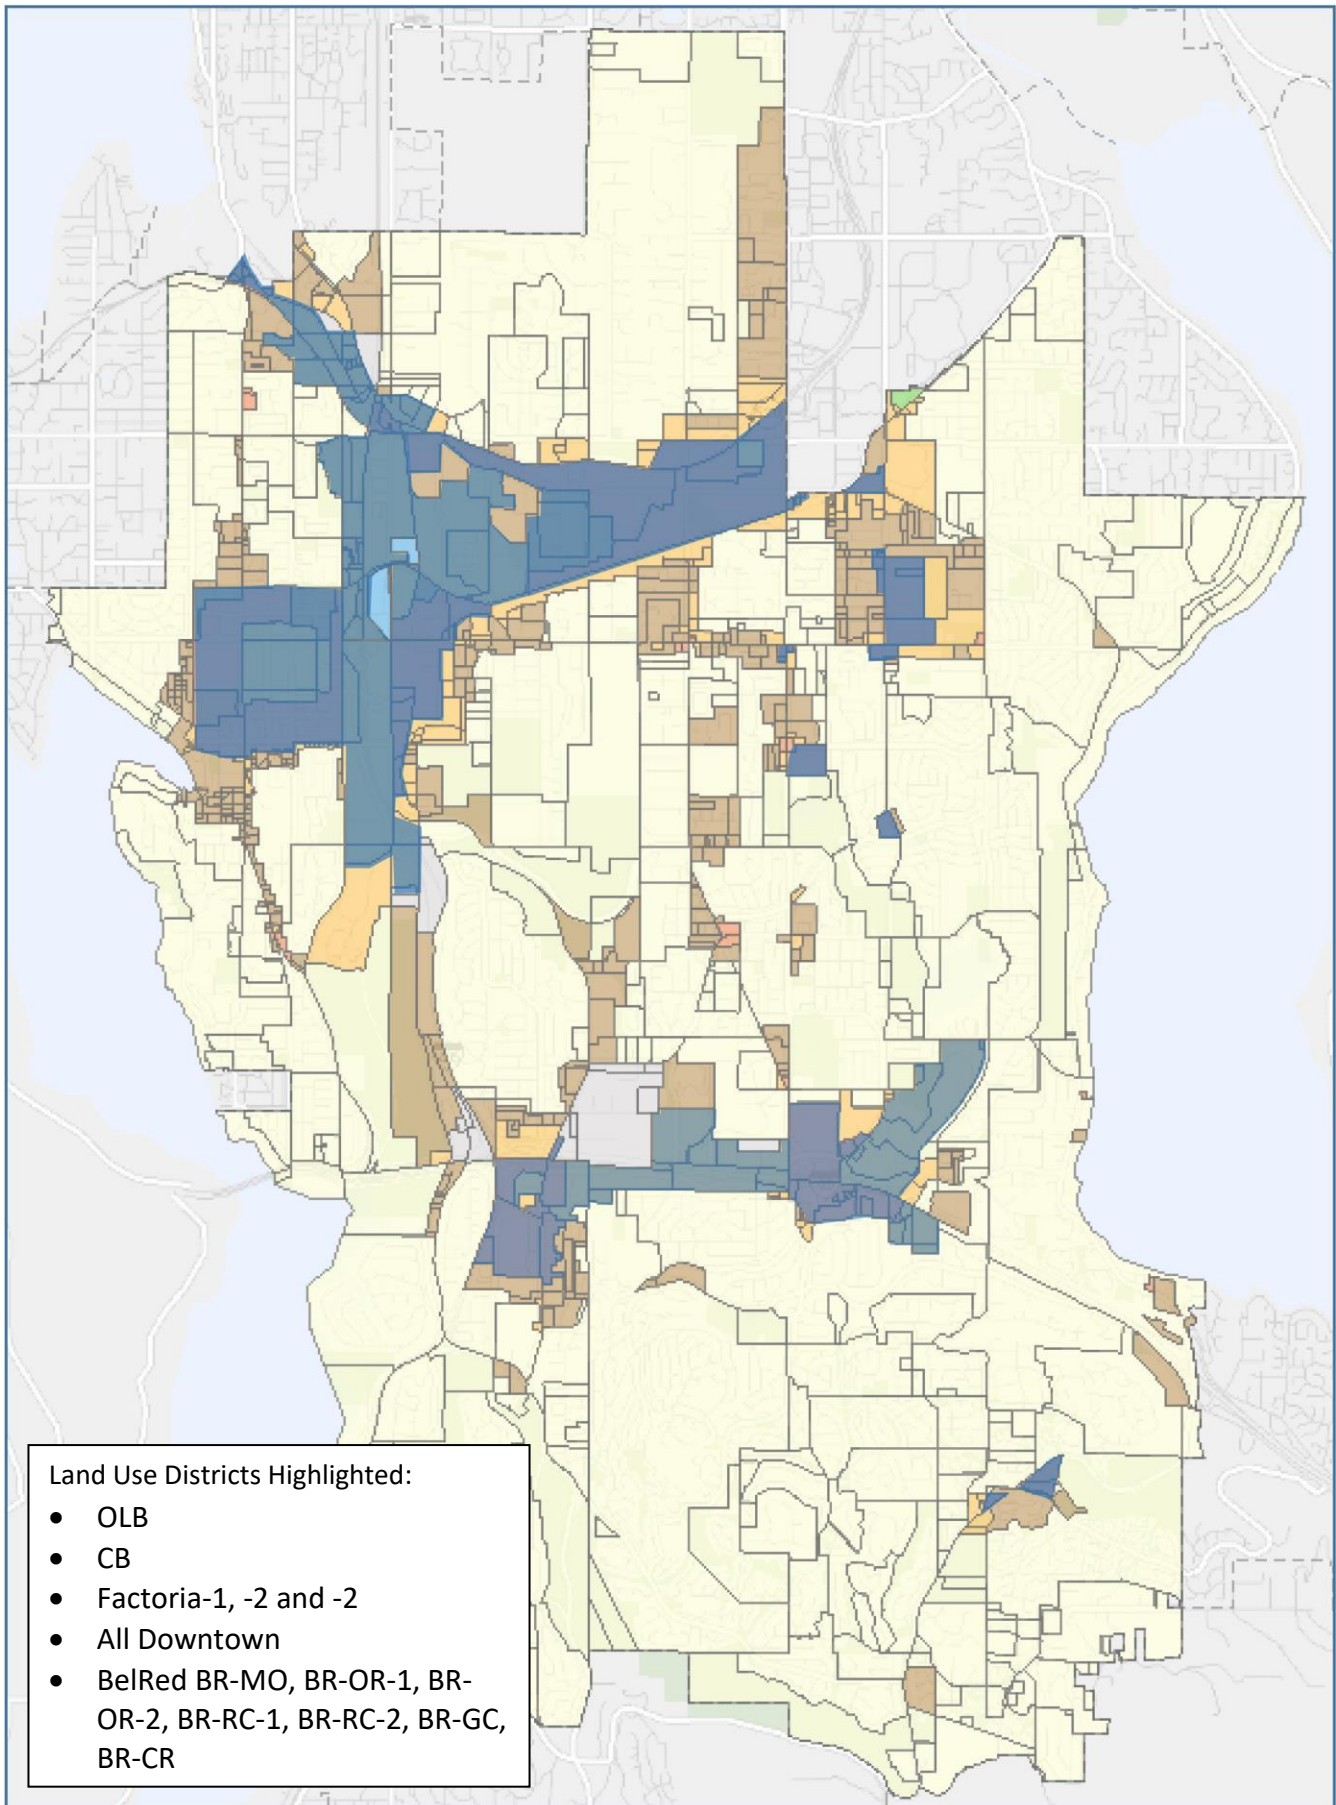

**LAND USE DISTRICTS
WHERE SHELTER USE PERMITTED**

- Land Use Districts Highlighted:
- OLB
 - CB
 - Factoria-1, -2 and -2
 - All Downtown
 - BelRed BR-MO, BR-OR-1, BR-OR-2, BR-RC-1, BR-RC-2, BR-GC, BR-CR