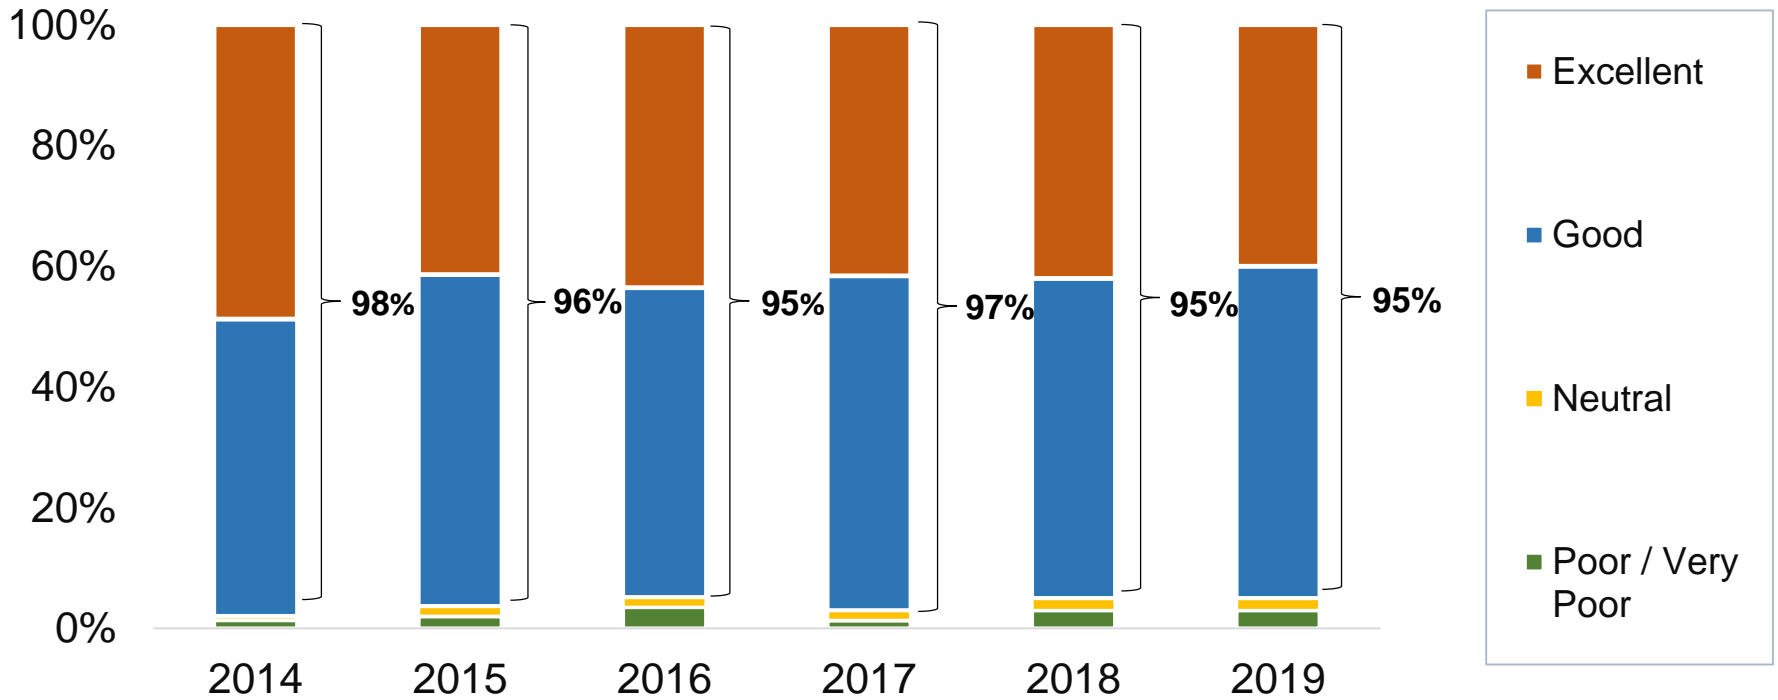

Bellevue as a Place to Live

(n=533) Margin of error: +/- 4.2% at a 95% confidence interval

Overall, how would you describe the city of Bellevue as a place to live?

- 95% of residents say that Bellevue is a good or excellent place to live.
- This result is similar to previous years.