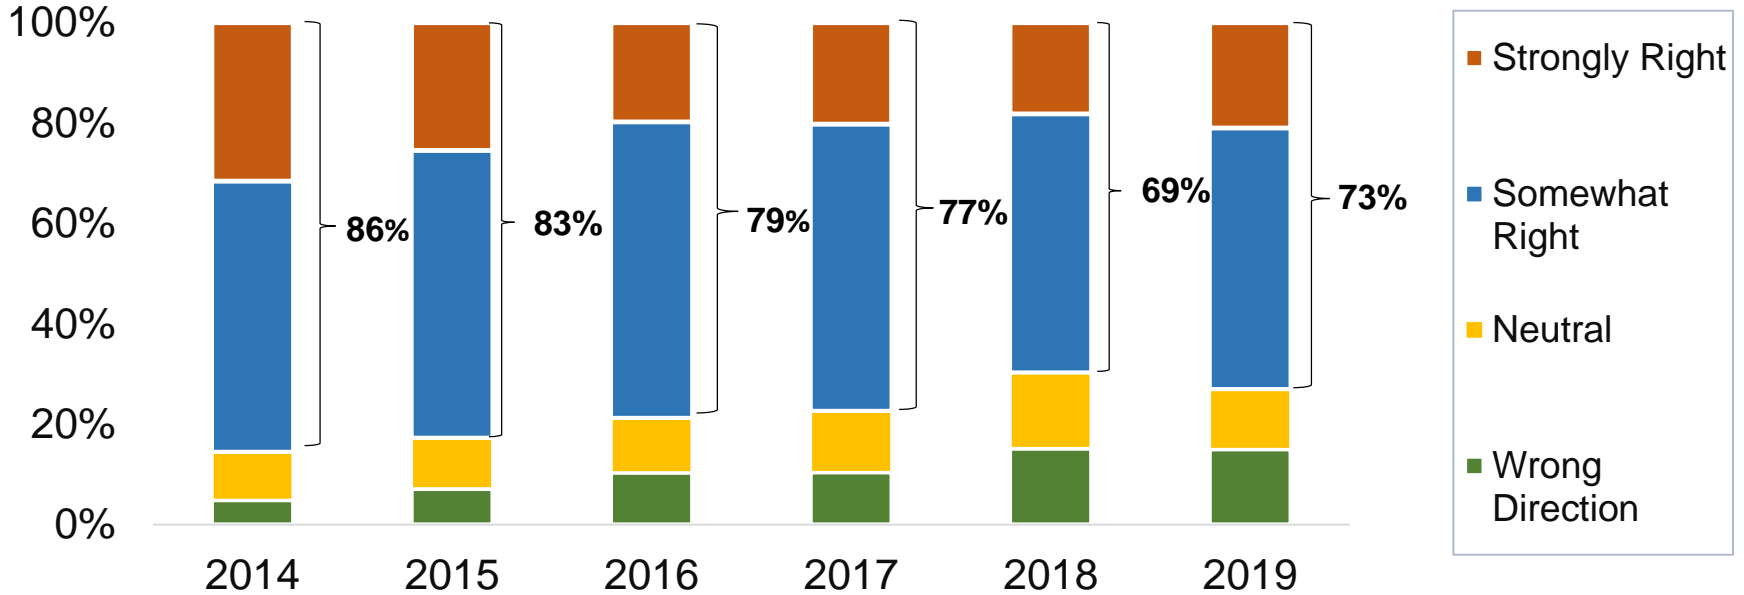

Attachment A – 2019 Annual Resident Performance Survey Data

(n=533) Margin of error: +/- 4.2% at a 95% confidence interval

Do you feel you are getting your money's worth for your city tax dollar?

- 76% of residents believe they get their money's worth for their city tax dollar.

Direction the City is Headed

(n=533)

Margin of error: +/- 4.2% at a 95% confidence interval

Attachment A – 2019 Annual Resident Performance Survey Data

Overall, would you say that Bellevue is headed in the right or wrong direction?