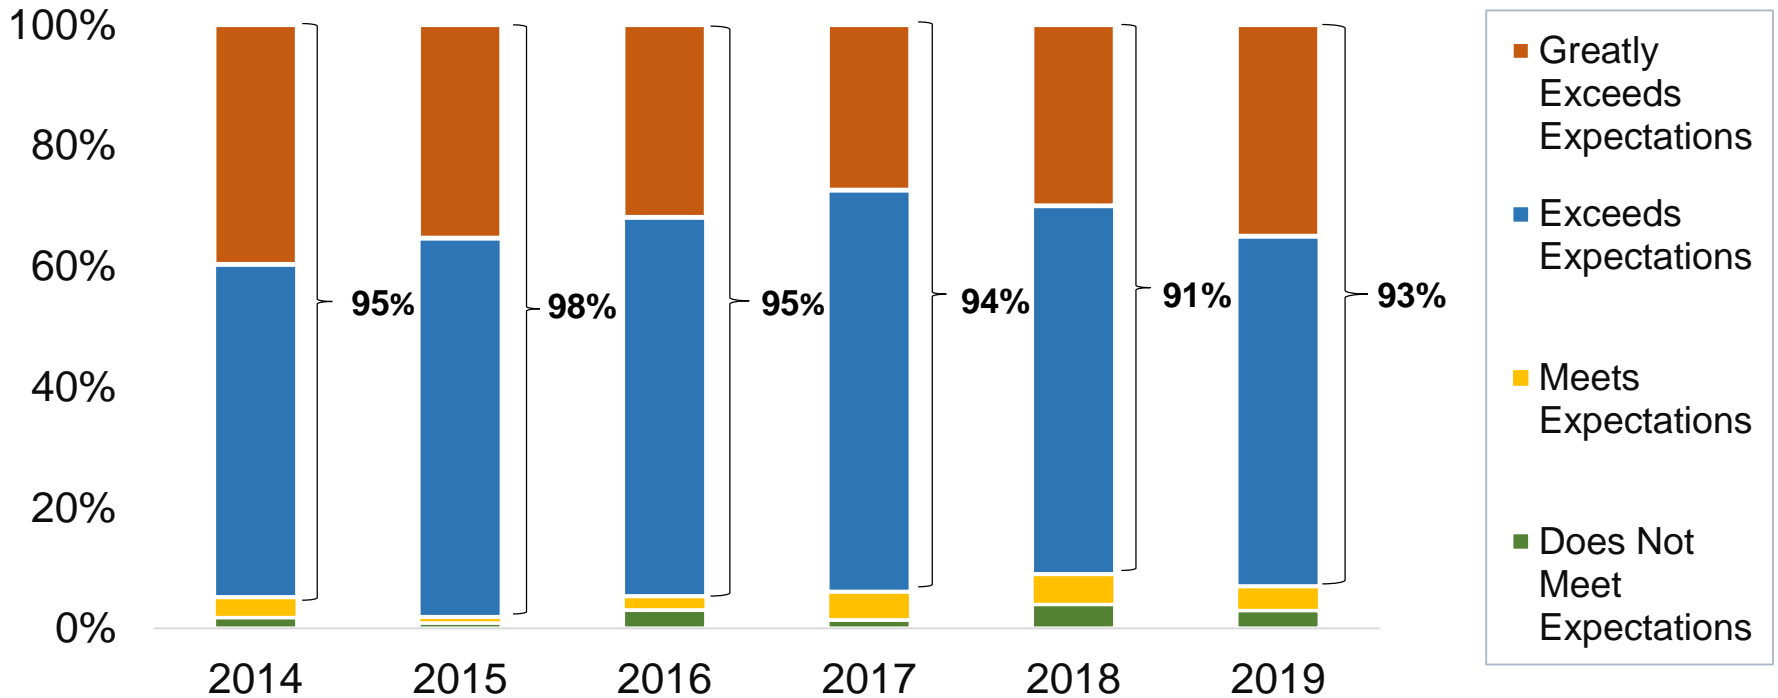

Overall Quality of Life in Bellevue

(n=533)

Margin of error: +/- 4.2% at a 95% confidence interval

Attachment A – 2019 Annual Resident Performance Survey Data

How would you rate the overall quality of life in the city of Bellevue?

- 93% of residents believe the overall quality of live in Bellevue “exceeds” or “greatly exceeds” their expectations.
- This result has remained relatively steady for several years.

Overall Quality of City Services