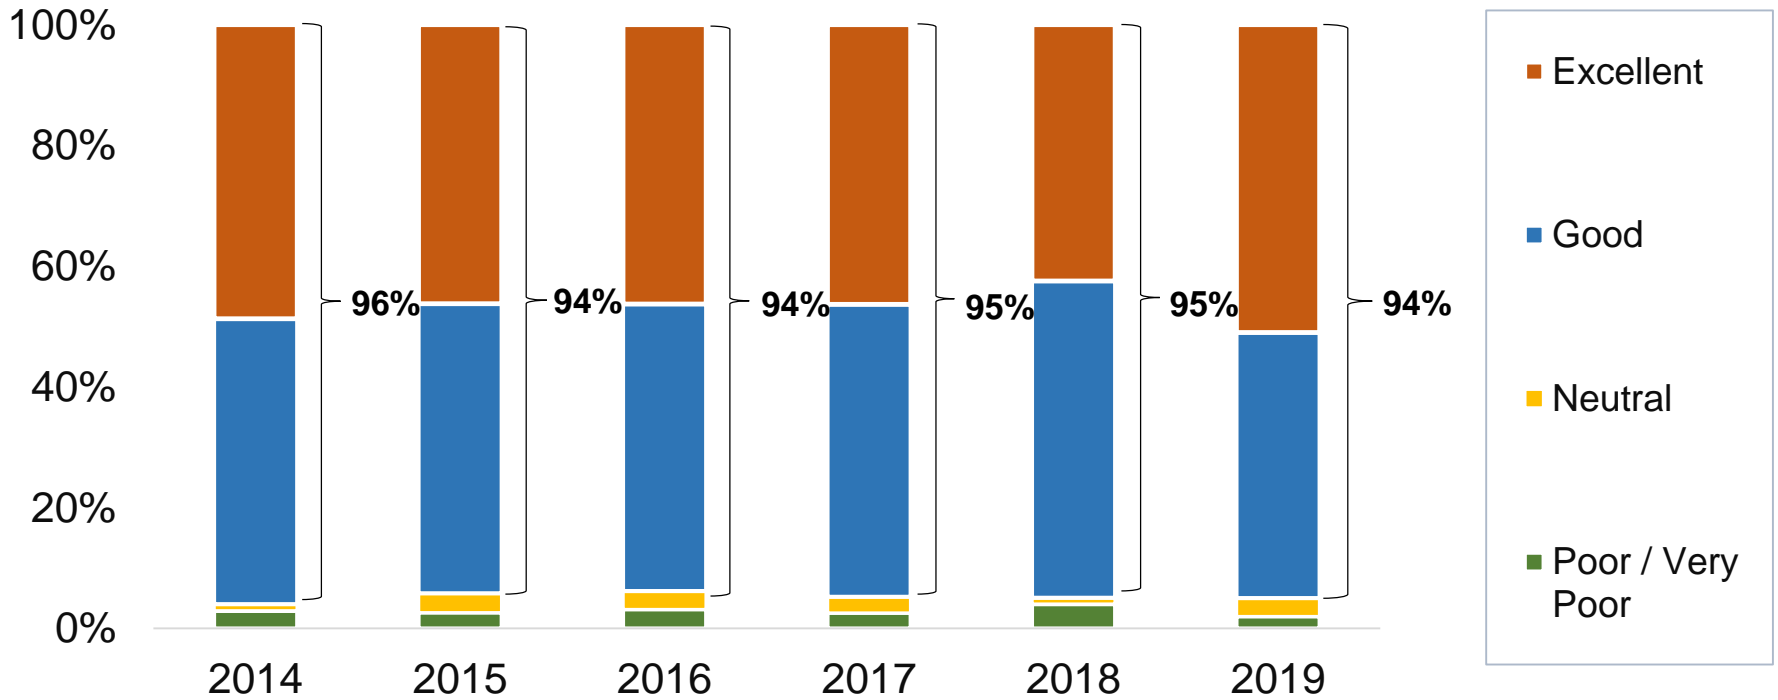

Neighborhoods as a Places to Live

(n=533) Margin of error: +/- 4.2% at a 95% confidence interval

Overall, how would you describe your neighborhood as a place to live?

- 94% of residents say that their neighborhood is a good or excellent place to live.
- This result is similar to previous years.