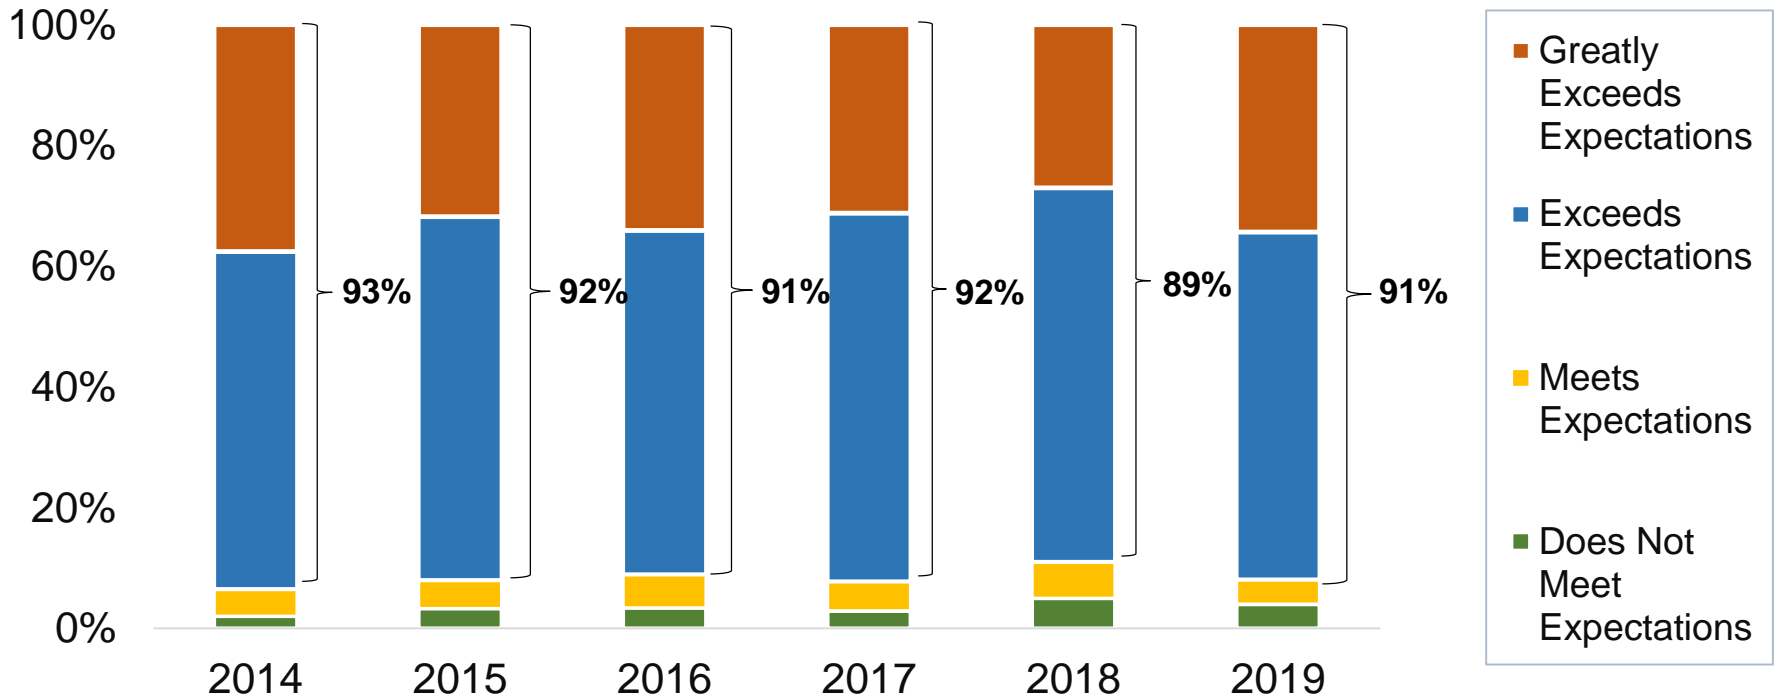

Overall Quality of City Services

(n=533)

Margin of error: +/- 4.2% at a 95% confidence interval

Attachment A – 2019 Annual Resident Performance Survey Data

How would you rate the overall quality of services provided by the City of Bellevue?

- 91% of residents believe the overall quality of city services “exceeds” or “greatly exceeds” their expectations.
- This result has remained relatively steady for several years.