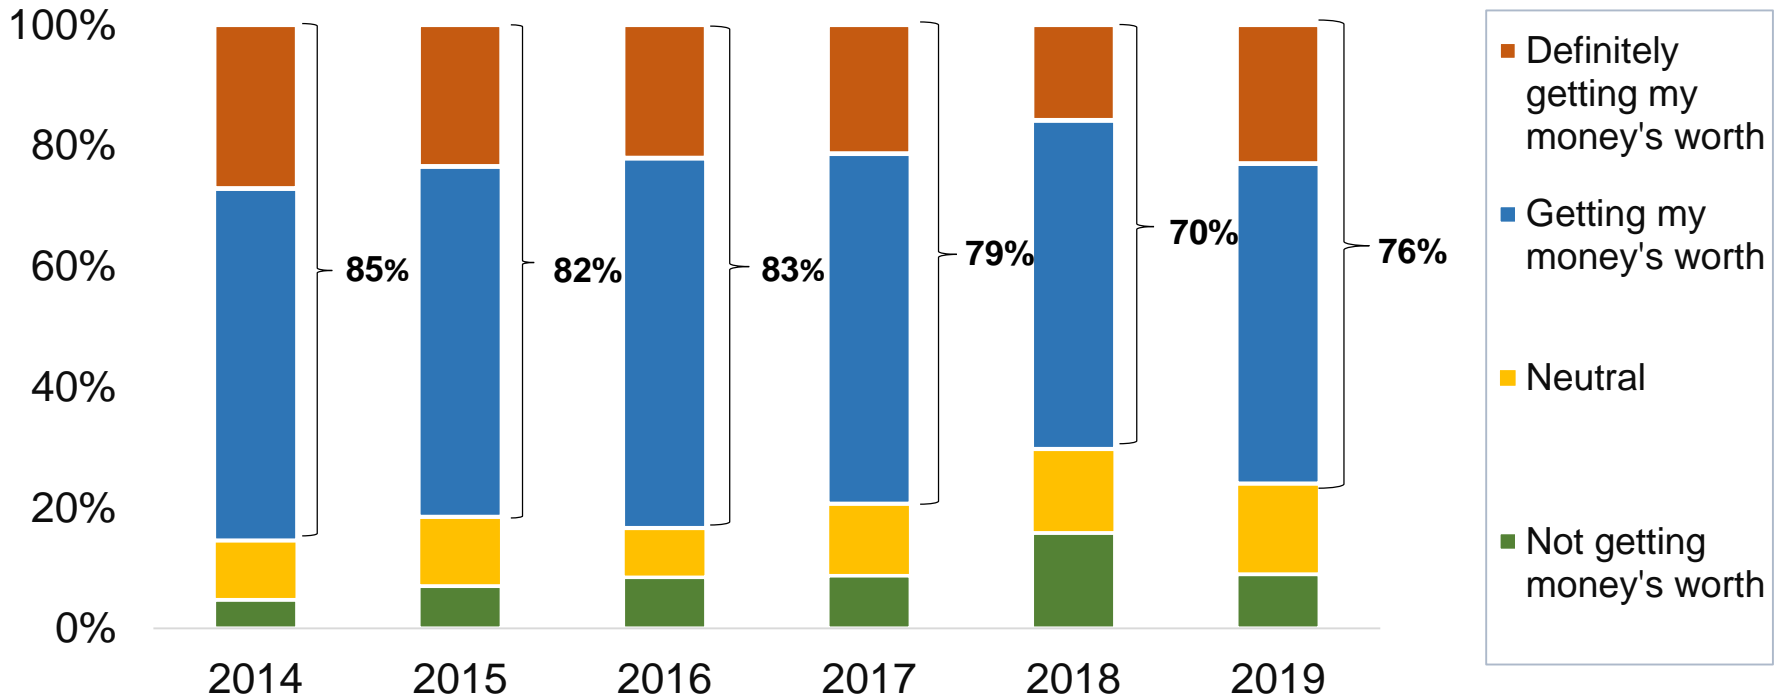

Value of Services for Tax Dollar Paid

Attachment A – 2019 Annual Resident Performance Survey Data

(n=533) Margin of error: +/- 4.2% at a 95% confidence interval

Do you feel you are getting your money's worth for your city tax dollar?

- 76% of residents believe they get their money's worth for their city tax dollar.