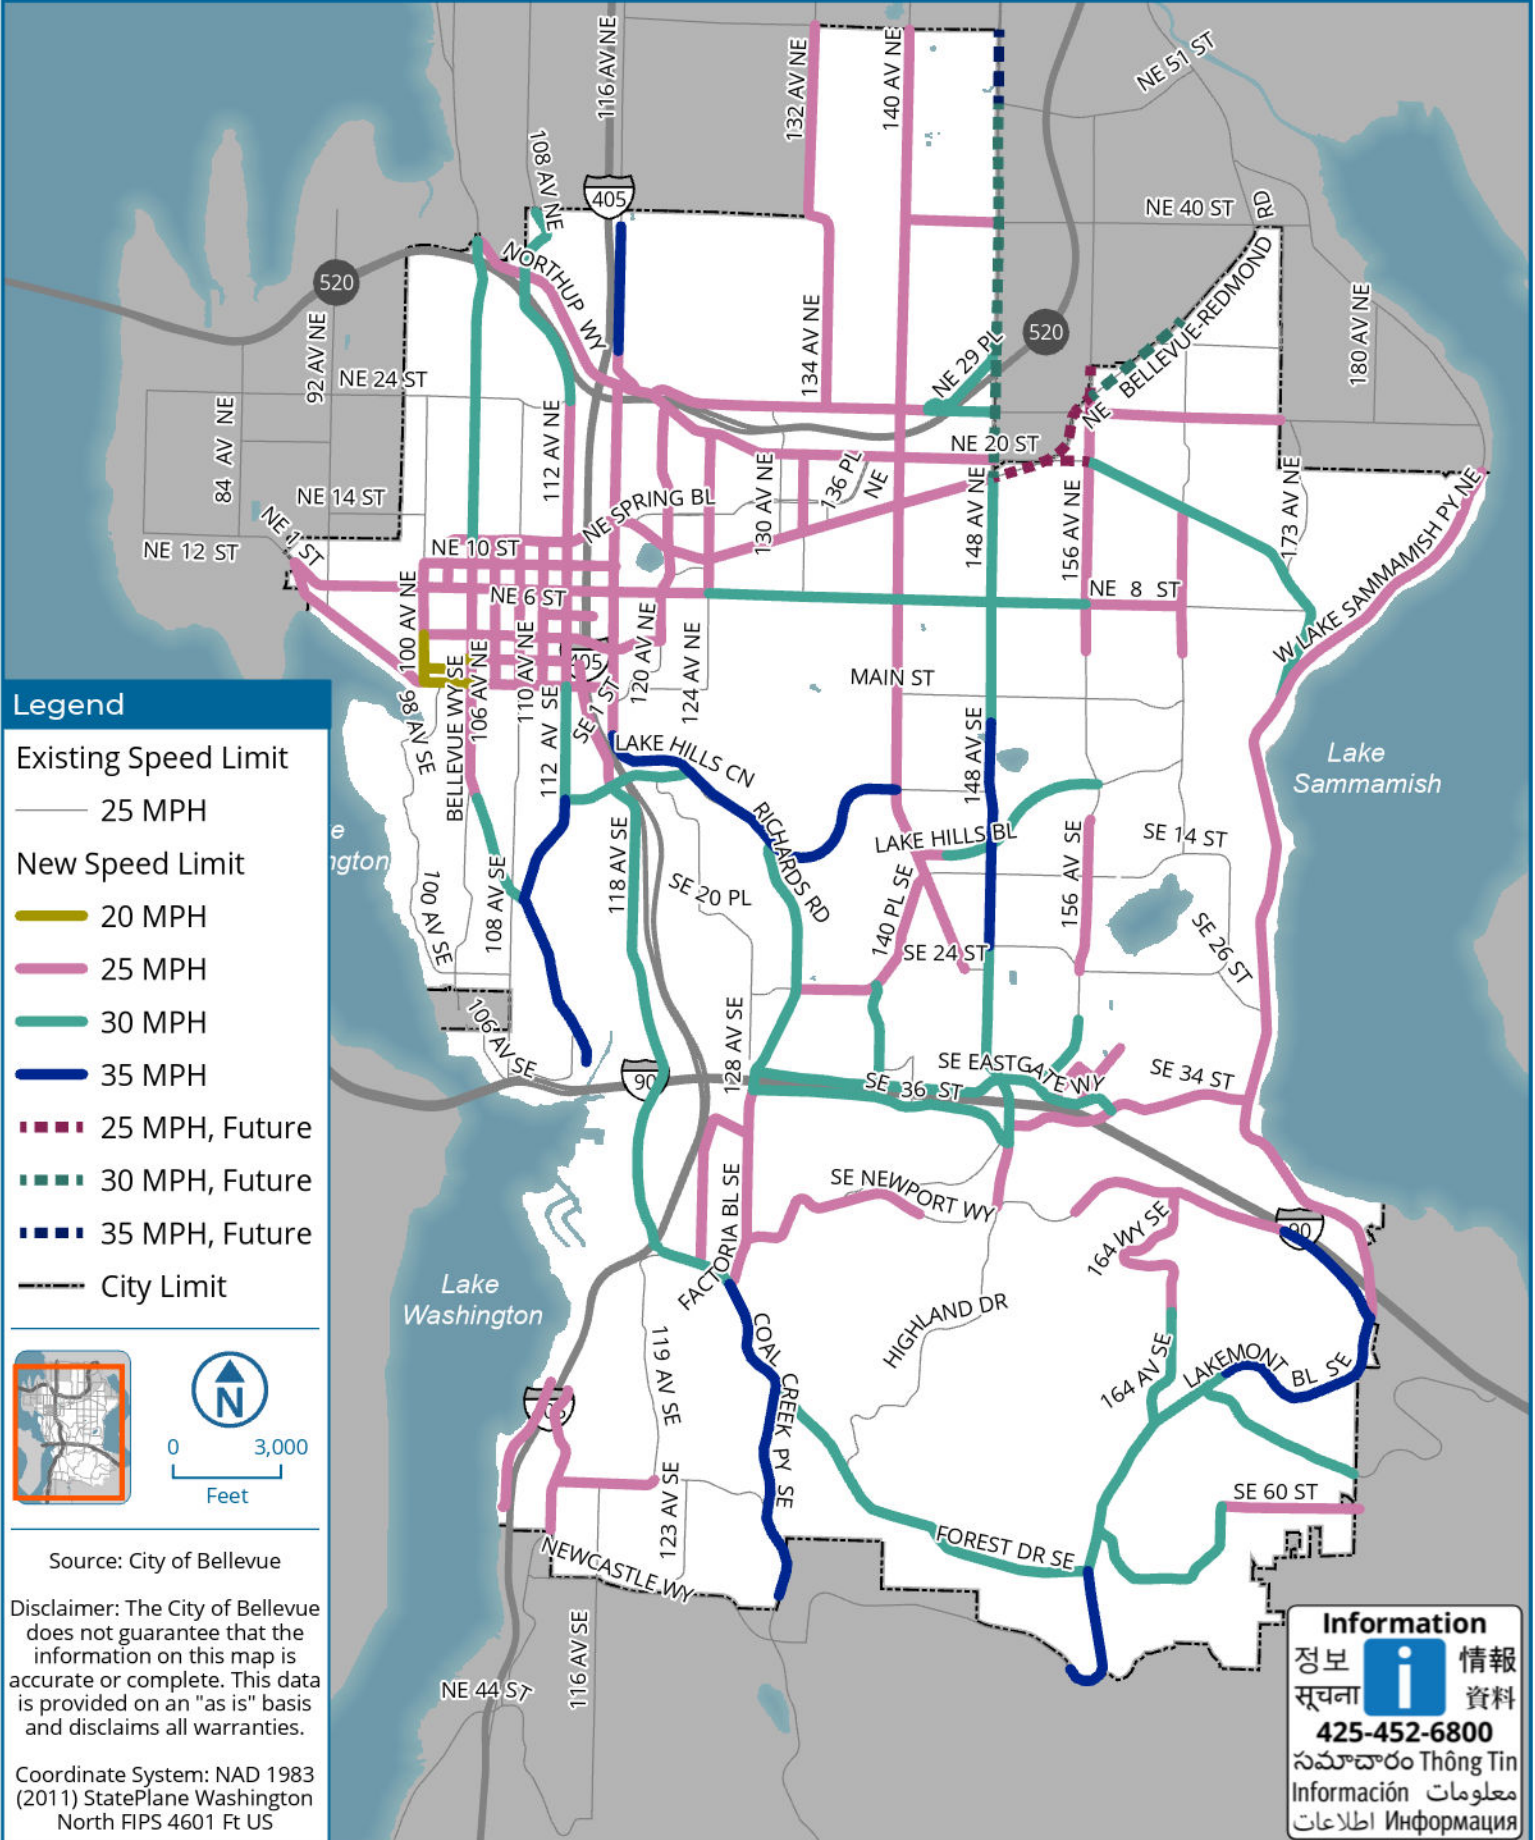

New Speed Limits

New and Future Speed Limits for All Existing 30mph+ Streets

Legend

- Existing Speed Limit**
- 25 MPH
- New Speed Limit**
- 20 MPH
 - 25 MPH
 - 30 MPH
 - 35 MPH
 - - - 25 MPH, Future
 - - - 30 MPH, Future
 - - - 35 MPH, Future
 - - - City Limit

Source: City of Bellevue

Disclaimer: The City of Bellevue does not guarantee that the information on this map is accurate or complete. This data is provided on an "as is" basis and disclaims all warranties.