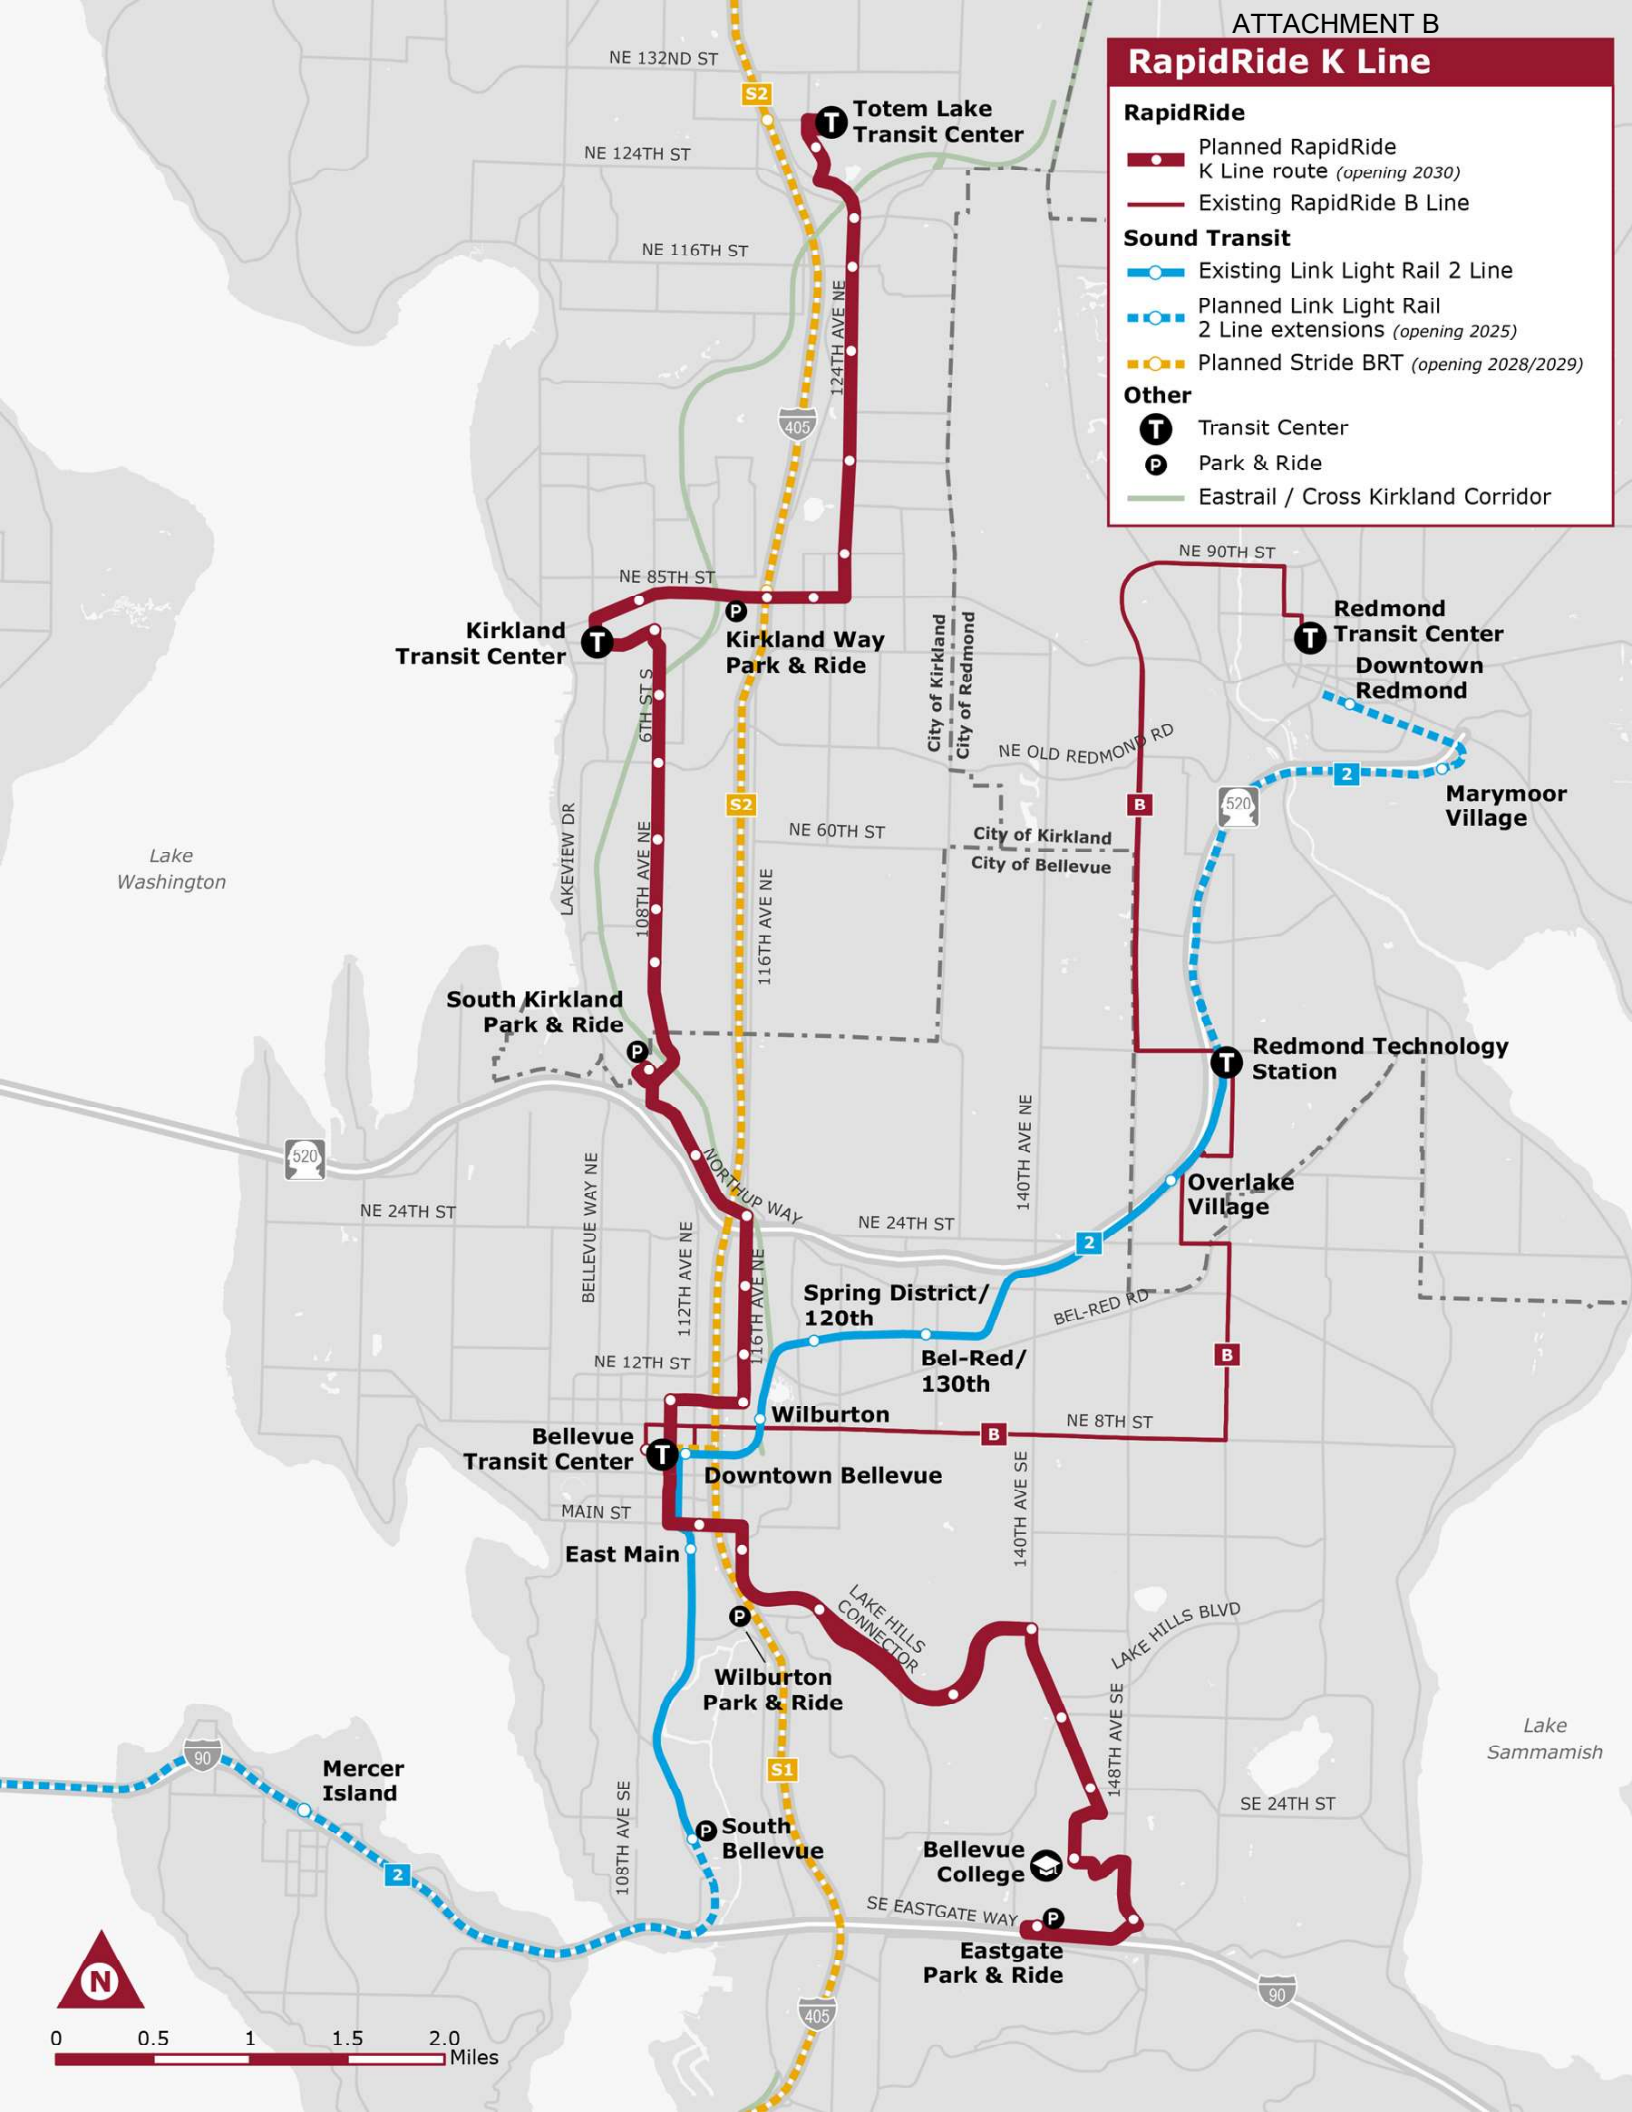

RapidRide K Line

RapidRide

- Planned RapidRide K Line route (opening 2030)
- Existing RapidRide B Line

Sound Transit

- Existing Link Light Rail 2 Line
- Planned Link Light Rail 2 Line extensions (opening 2025)
- Planned Stride BRT (opening 2028/2029)

Other

- Transit Center
- Park & Ride
- Eastrail / Cross Kirkland Corridor

Kirkland Transit Center

Totem Lake Transit Center

Kirkland Way Park & Ride

Redmond Transit Center
Downtown Redmond

Marymoor Village

South Kirkland Park & Ride

Redmond Technology Station

Overlake Village

Spring District / 120th

Bel-Red / 130th

Bellevue Transit Center

Wilburton

Downtown Bellevue

East Main

Wilburton Park & Ride

Mercer Island

South Bellevue

Bellevue College

Eastgate Park & Ride