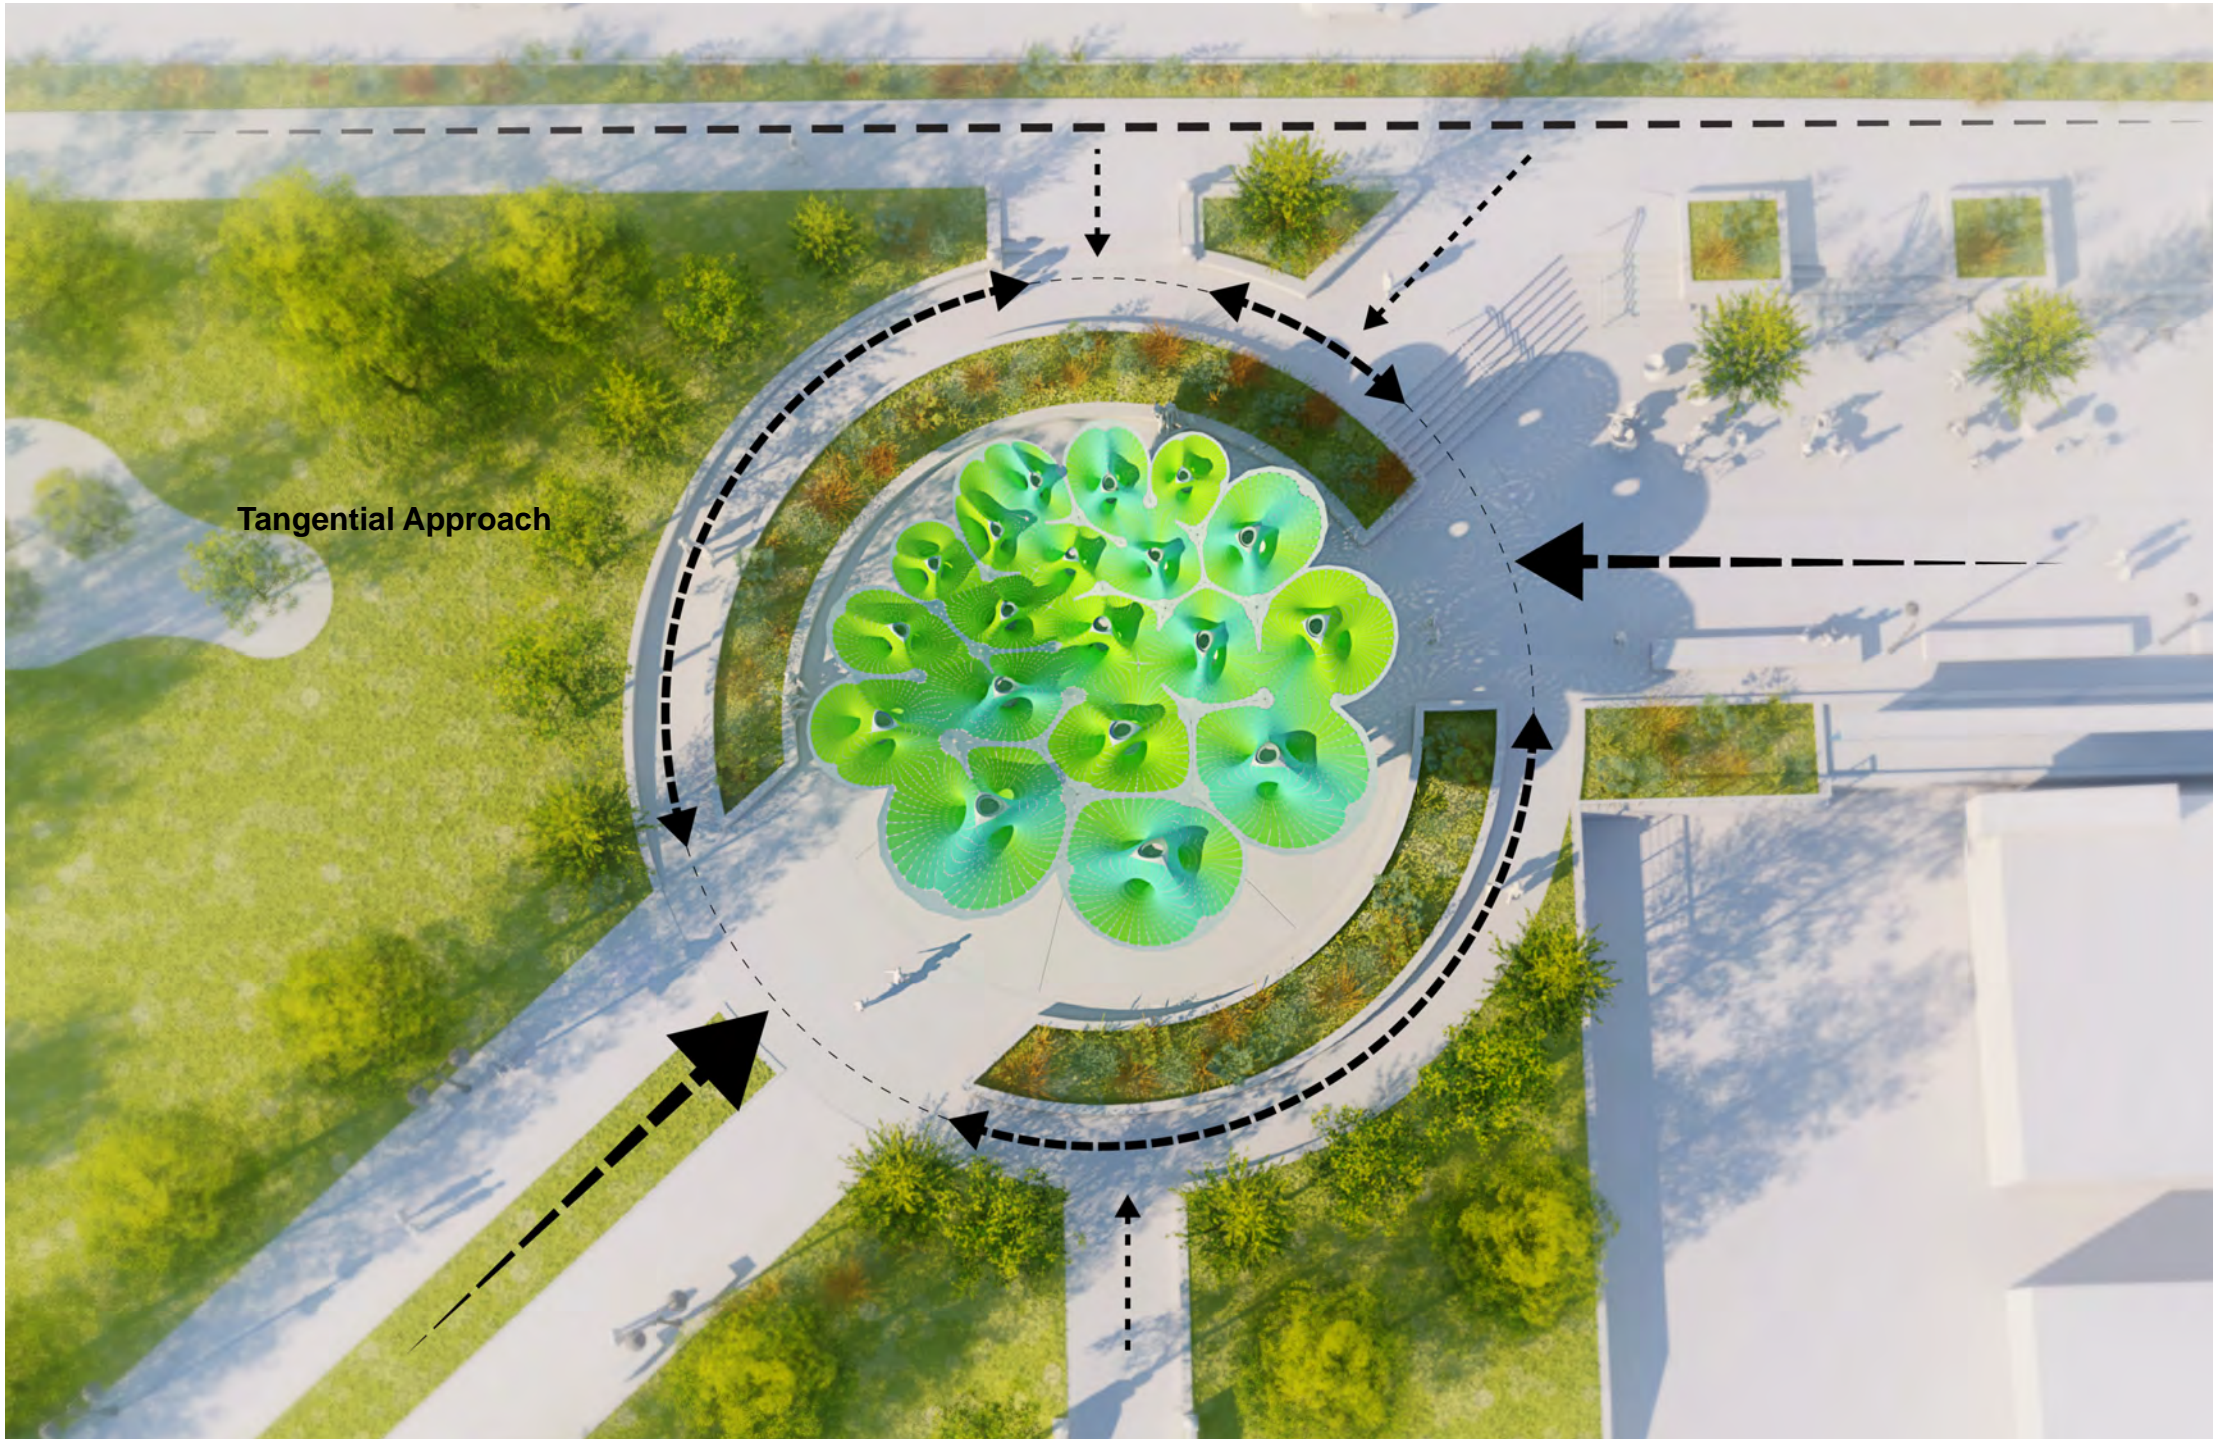

MARC FORNES / THEEVERYMAN

Bellevue
Downtown Park
North East Gateway

DD PROGRESS 190905

Tangential Approach

BELLEVUE DOWNTOWN PARK
NORTHEAST GATEWAY
Bellevue, WA

MARC FORNES / THEVERYMANY
DESIGN DEVELOPMENT | PROGRESS | 190905

BELLEVUE DOWNTOWN PARK
NORTHEAST GATEWAY
Bellevue, WA

MARC FORNES / THEVERYMANY
DESIGN DEVELOPMENT | PROGRESS | 190905

BELLEVUE DOWNTOWN PARK
NORTHEAST GATEWAY
Bellevue, WA

MARC FORNES / THEVERYMANY
DESIGN DEVELOPMENT | PROGRESS | 190905