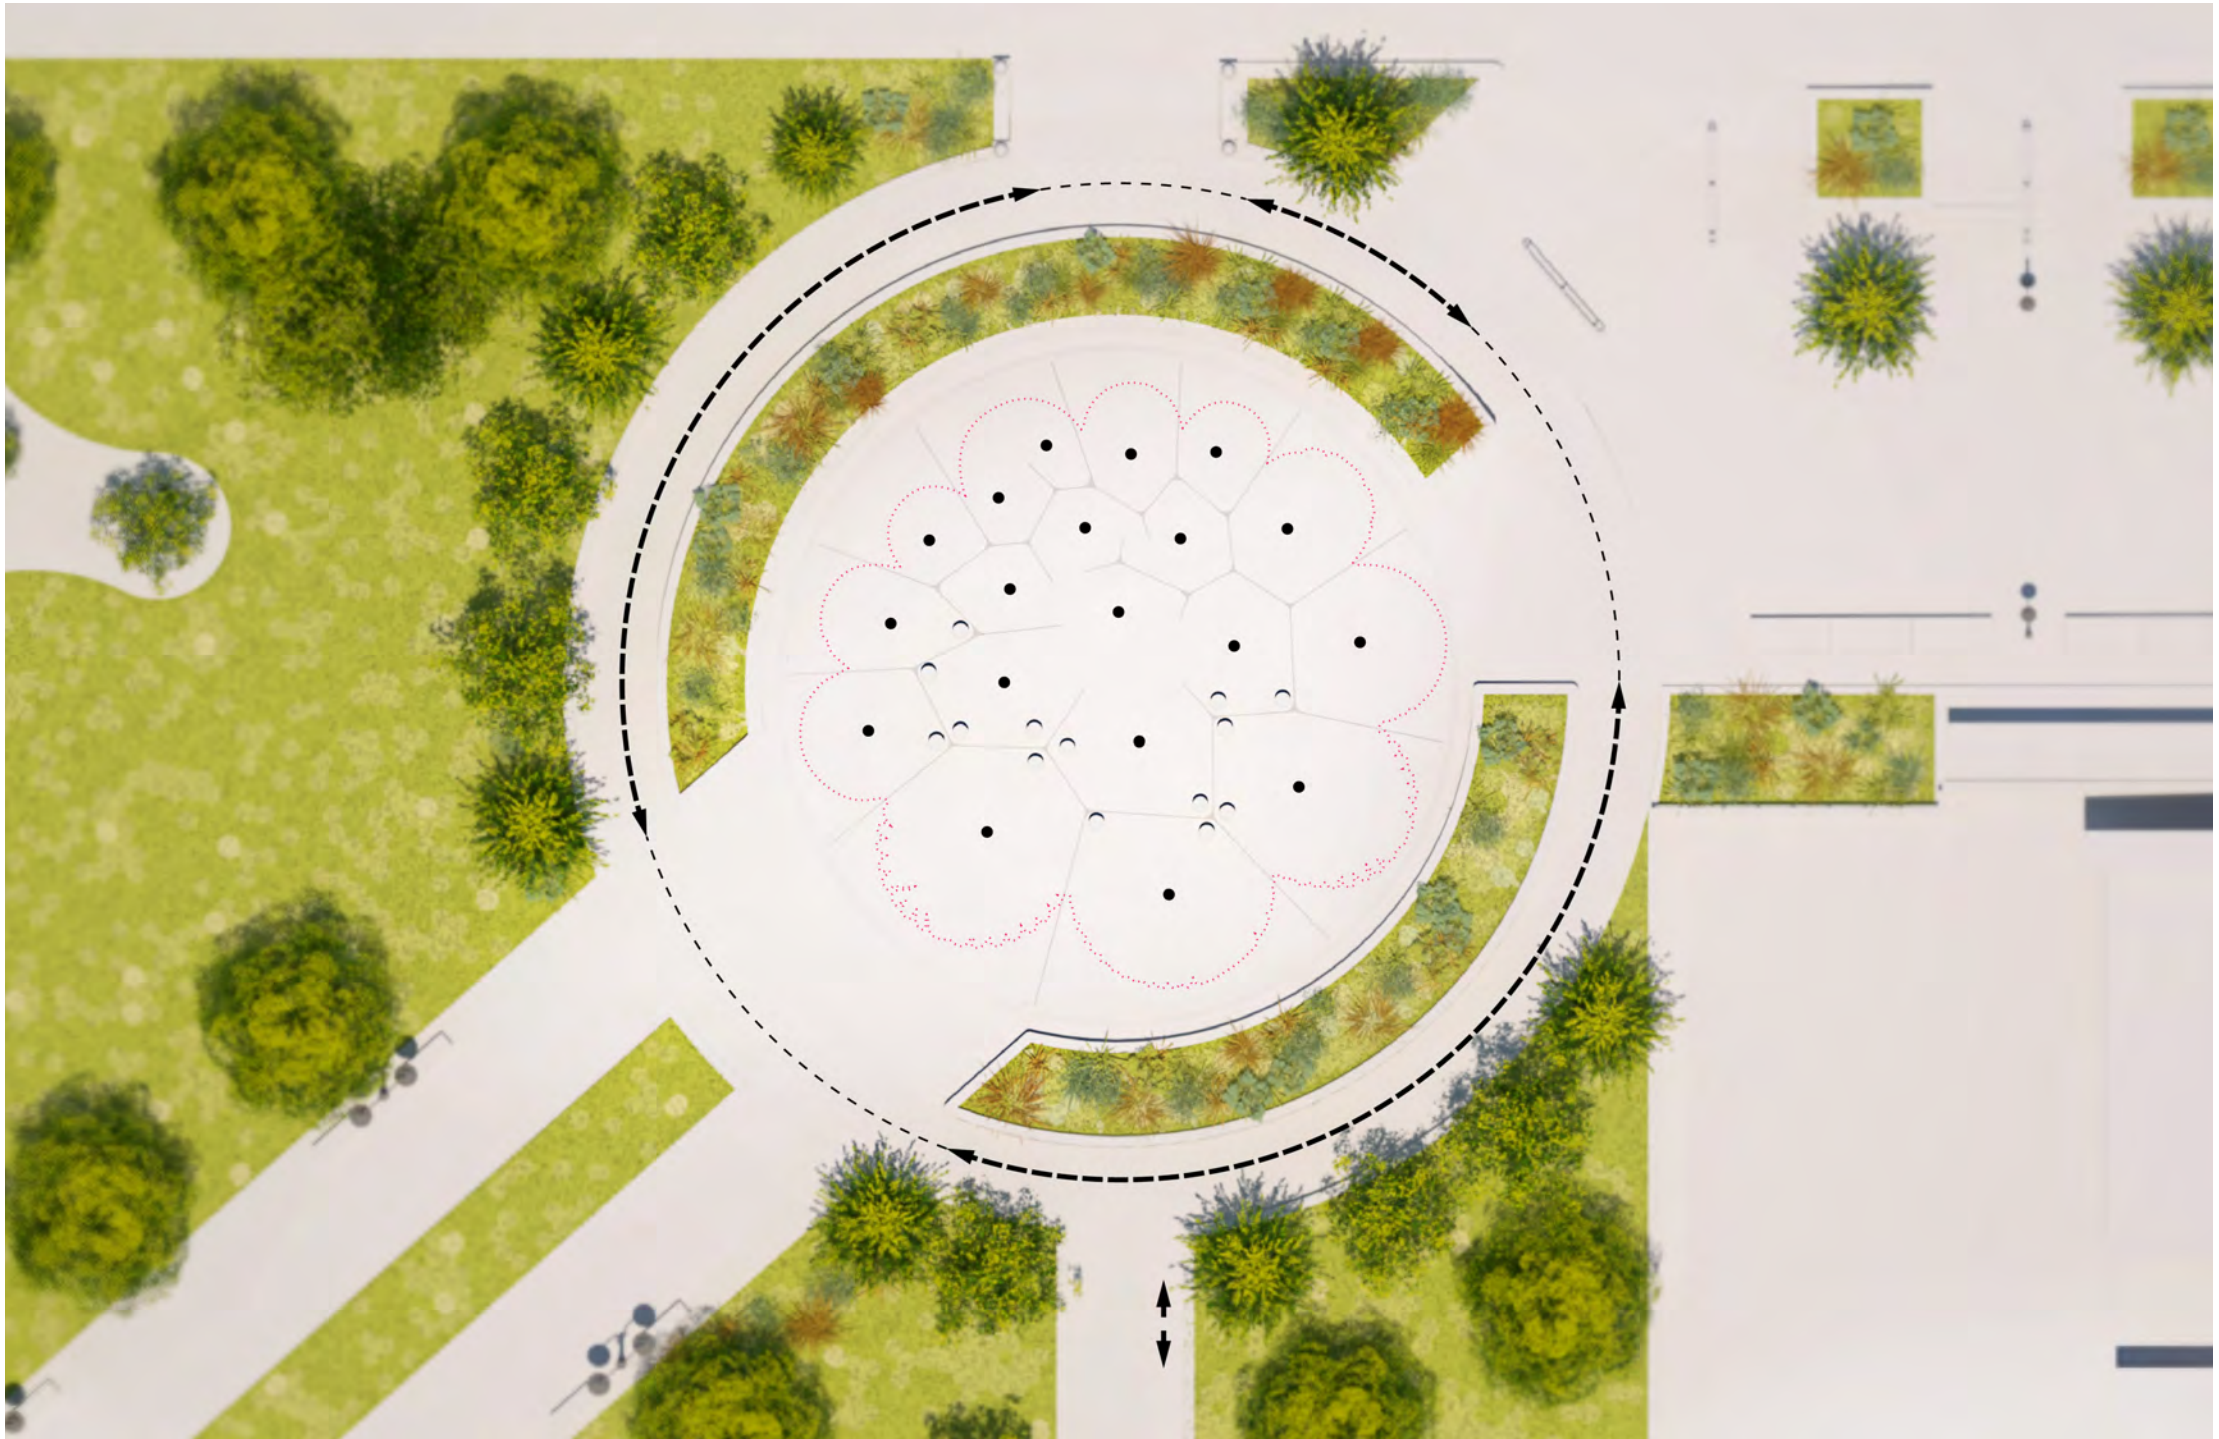

MARC FORNES / THEEVERYMAN

Bellevue
Downtown Park
North East Gateway

DD PROGRESS 190905

Tangential Approach

BELLEVUE DOWNTOWN PARK
NORTHEAST GATEWAY
Bellevue, WA

MARC FORNES / THEVERYMANY
DESIGN DEVELOPMENT | PROGRESS | 190905

BELLEVUE DOWNTOWN PARK
NORTHEAST GATEWAY
Bellevue, WA

MARC FORNES / THEVERYMANY
DESIGN DEVELOPMENT | PROGRESS | 190905

BELLEVUE DOWNTOWN PARK
NORTHEAST GATEWAY
Bellevue, WA

MARC FORNES / THEVERYMANY
DESIGN DEVELOPMENT | PROGRESS | 190905