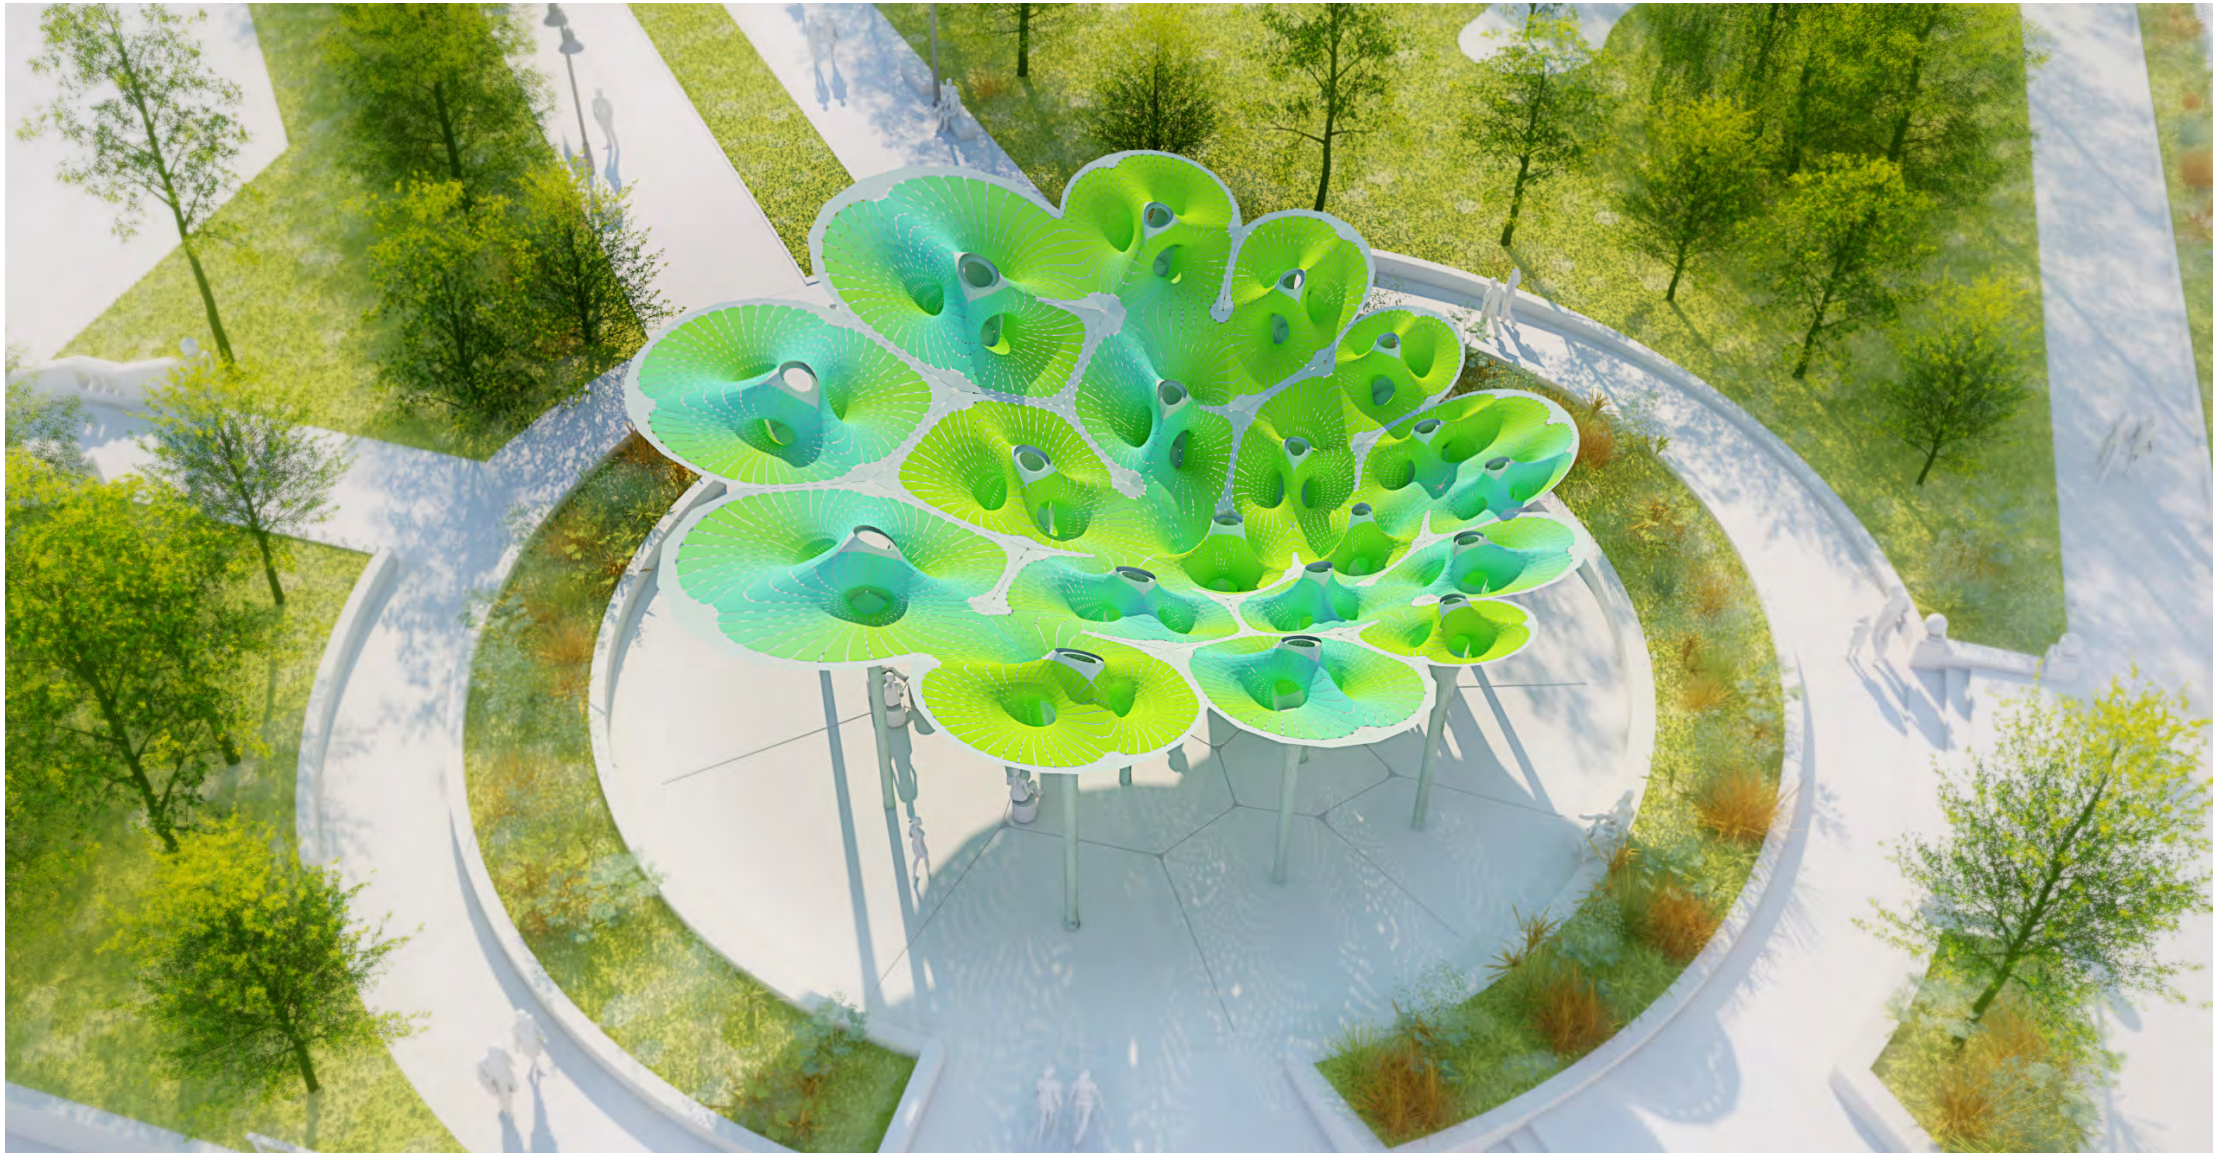

MARC FORNES / THEEVERYMAN

Bellevue
Downtown Park
North East Gateway

DD PROGRESS 190905

Tangential Approach

BELLEVUE DOWNTOWN PARK
NORTHEAST GATEWAY
Bellevue, WA

MARC FORNES / THEVERYMANY
DESIGN DEVELOPMENT | PROGRESS | 190905