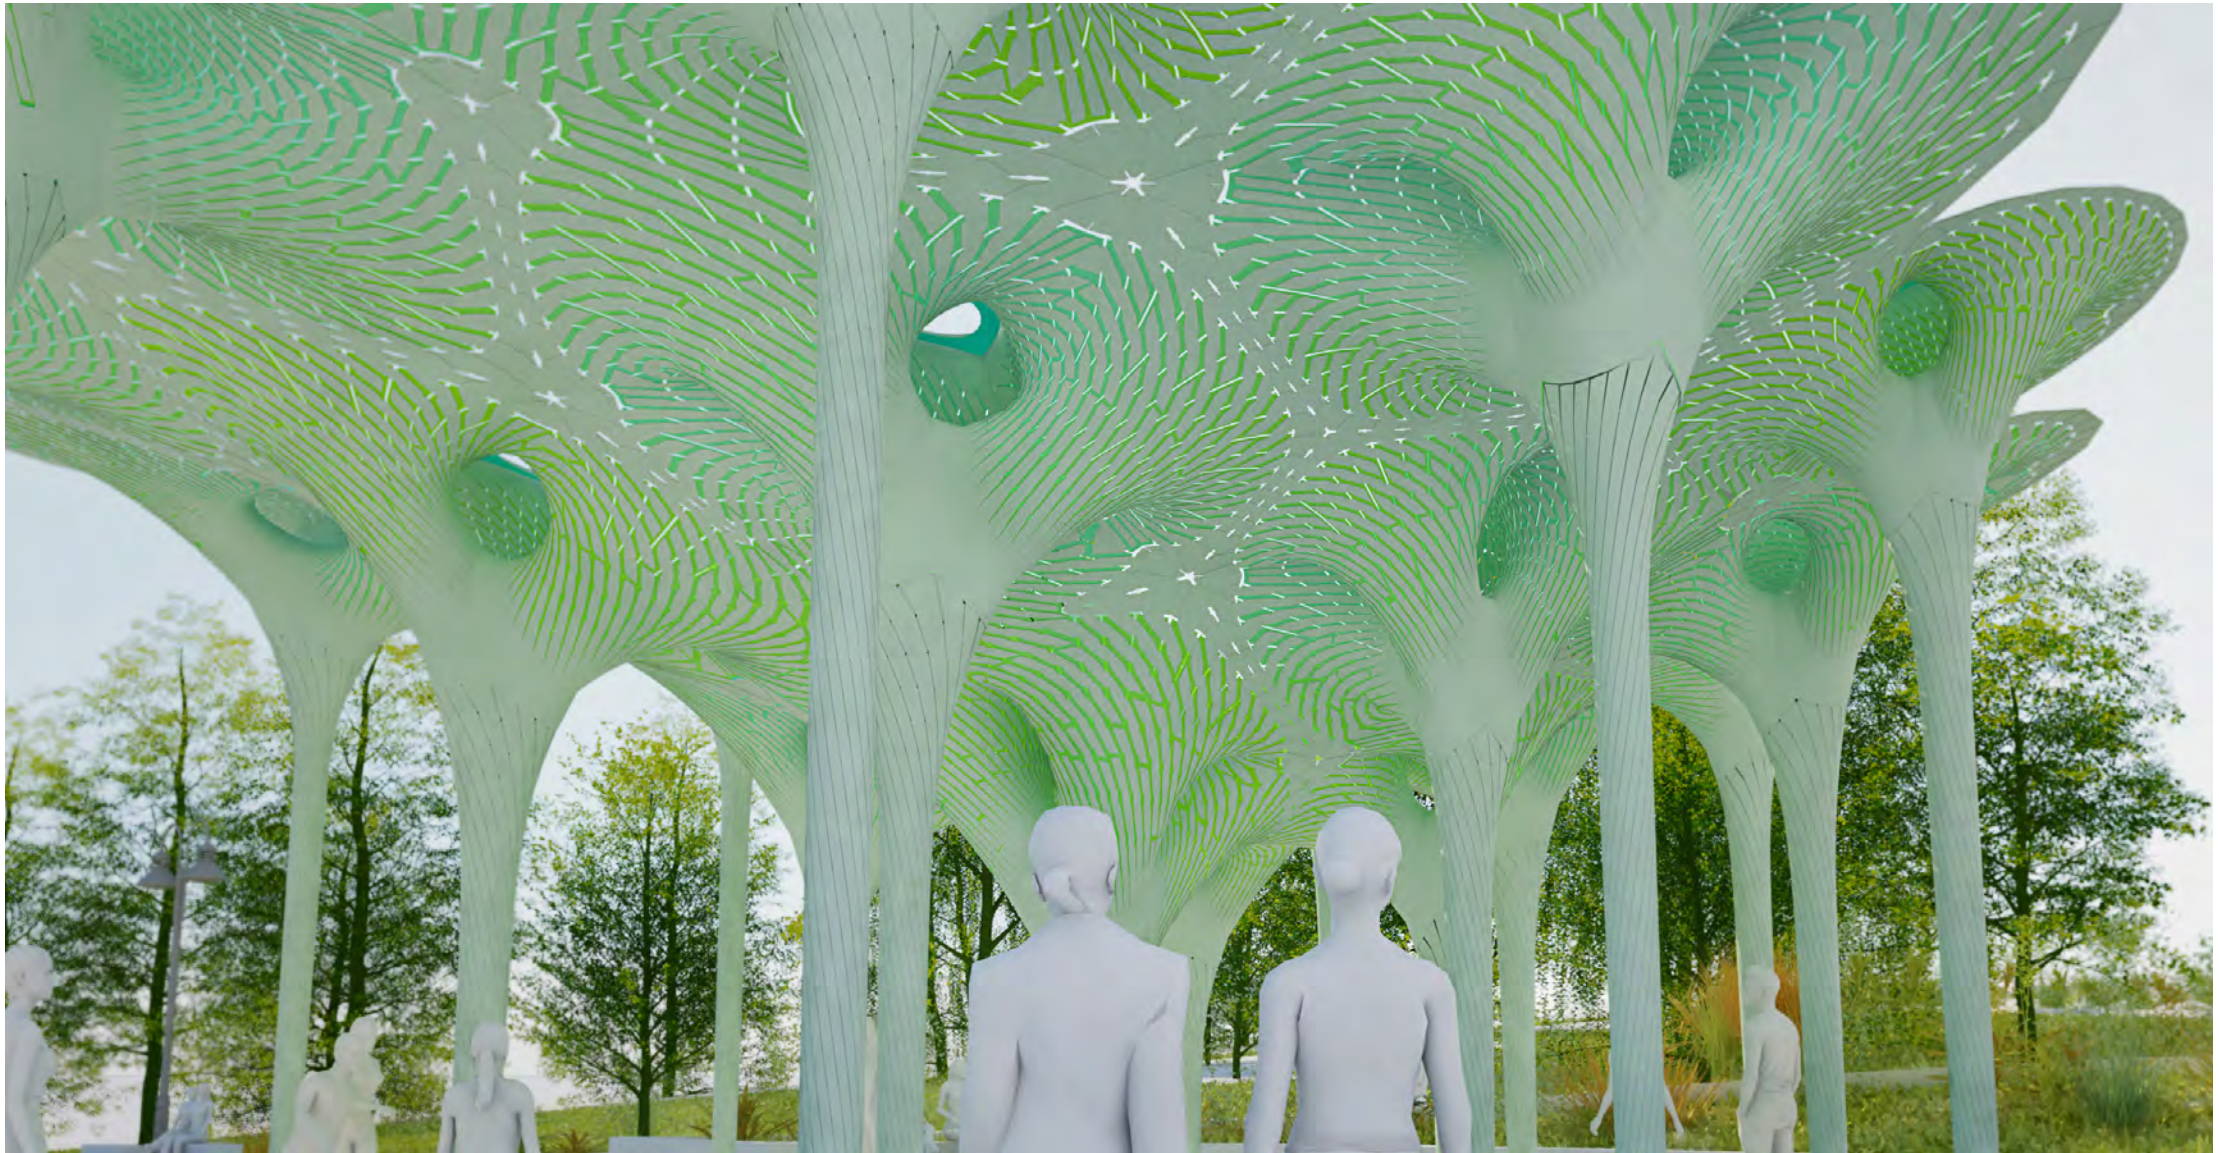

MARC FORNES / THEEVERYMAN

Bellevue
Downtown Park
North East Gateway

DD PROGRESS 190905

Tangential Approach

BELLEVUE DOWNTOWN PARK
NORTHEAST GATEWAY
Bellevue, WA

MARC FORNES / THEVERYMANY
DESIGN DEVELOPMENT | PROGRESS | 190905