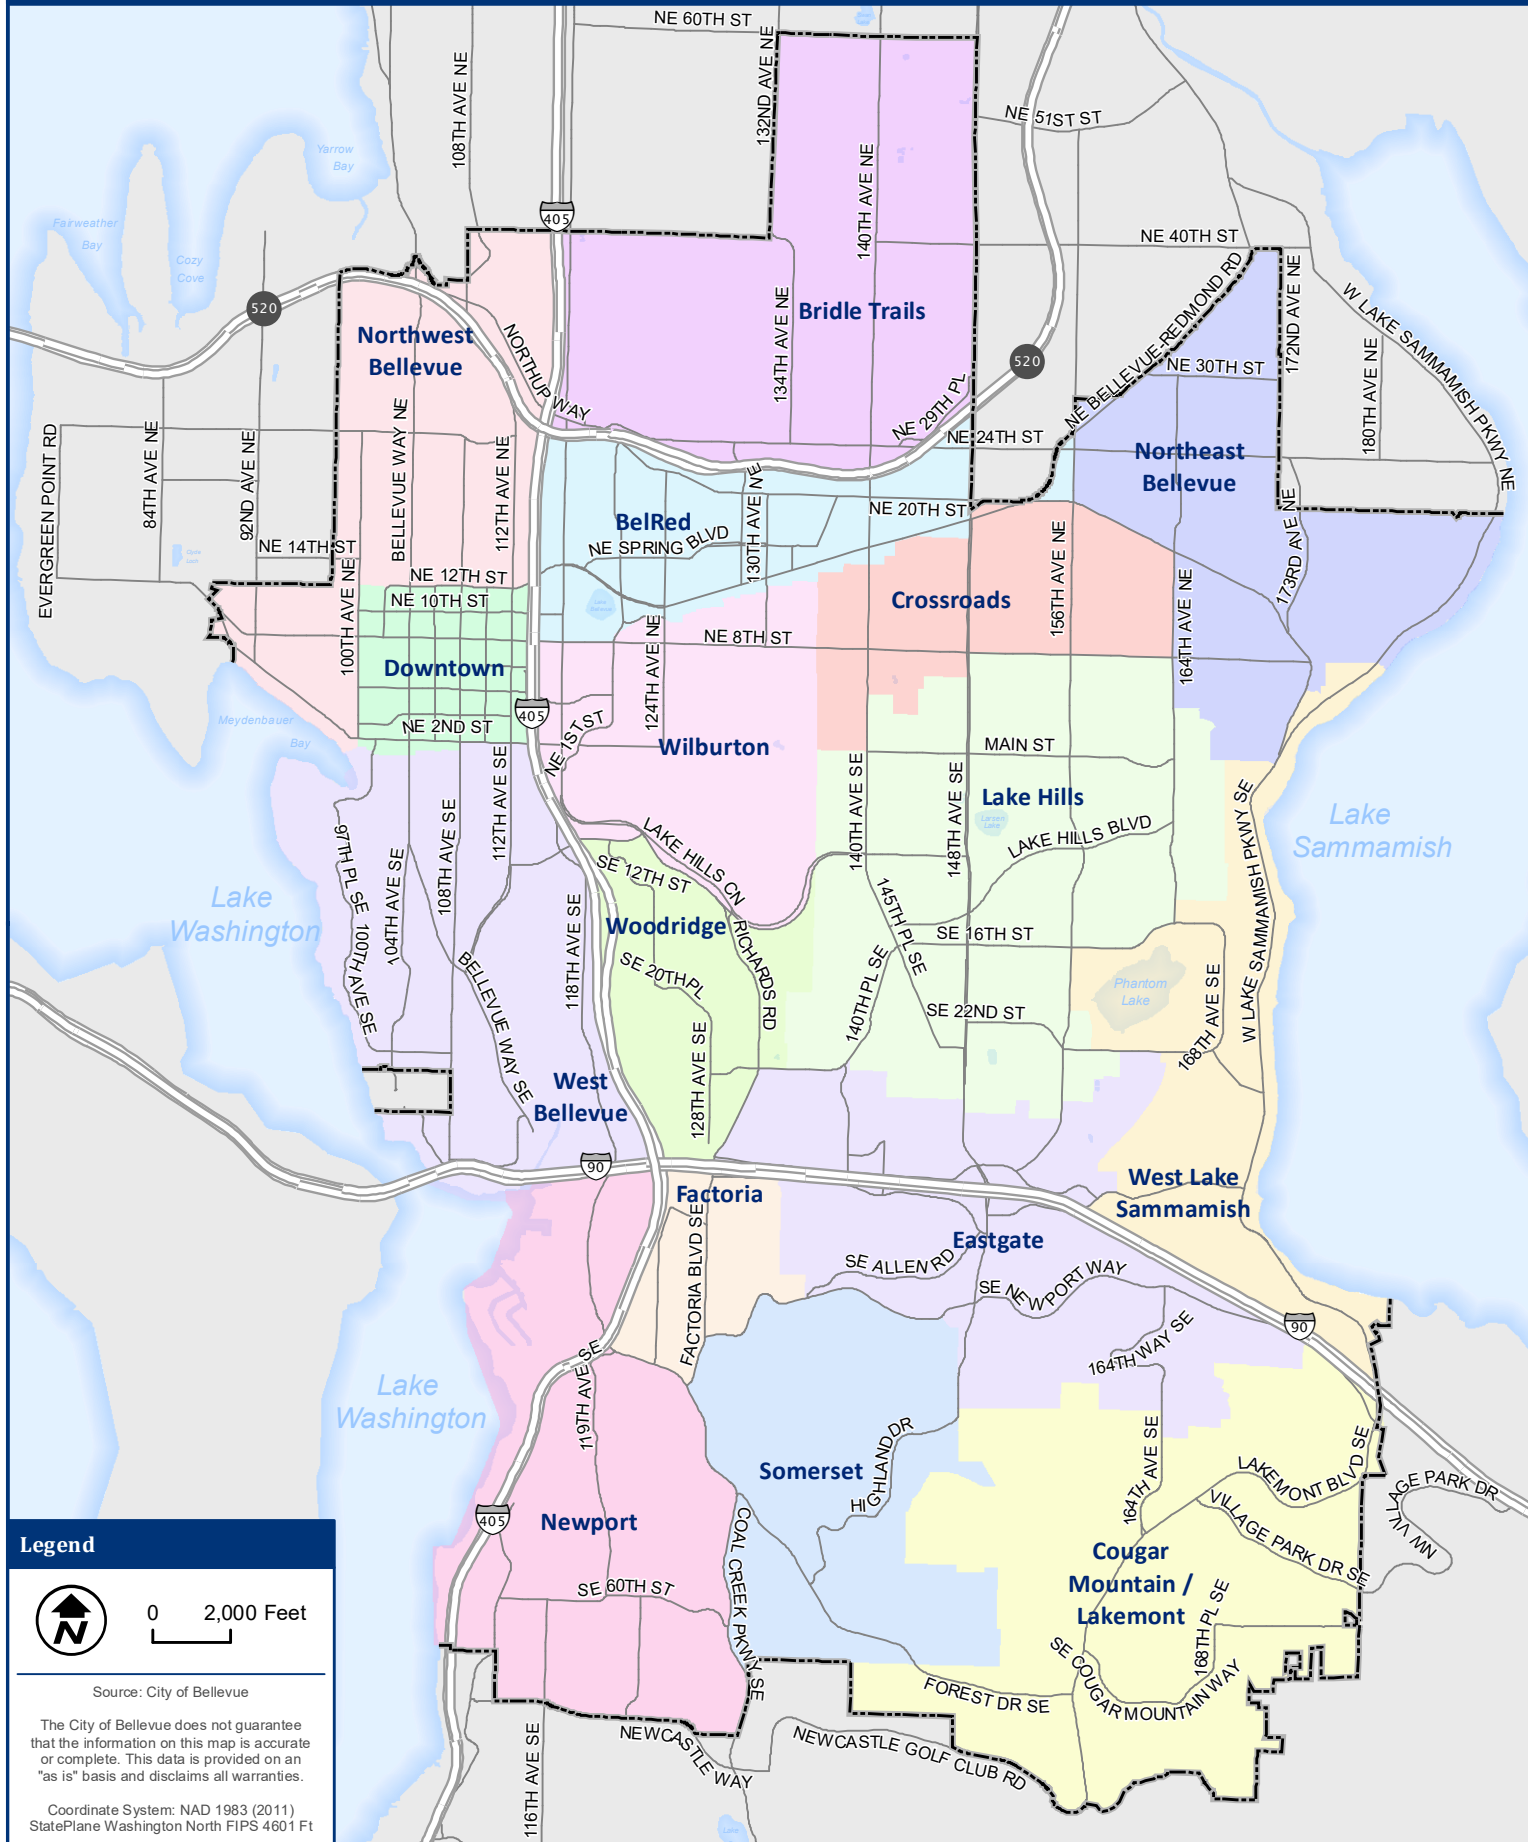

Neighborhood Areas

Legend

Source: City of Bellevue

The City of Bellevue does not guarantee the information on this map is accurate or complete. This data is provided on an "as is" basis and disclaims all warranties.

Coordinate System: NAD 1983 (2011) StatePlane Washington North FIPS 4601 Ft