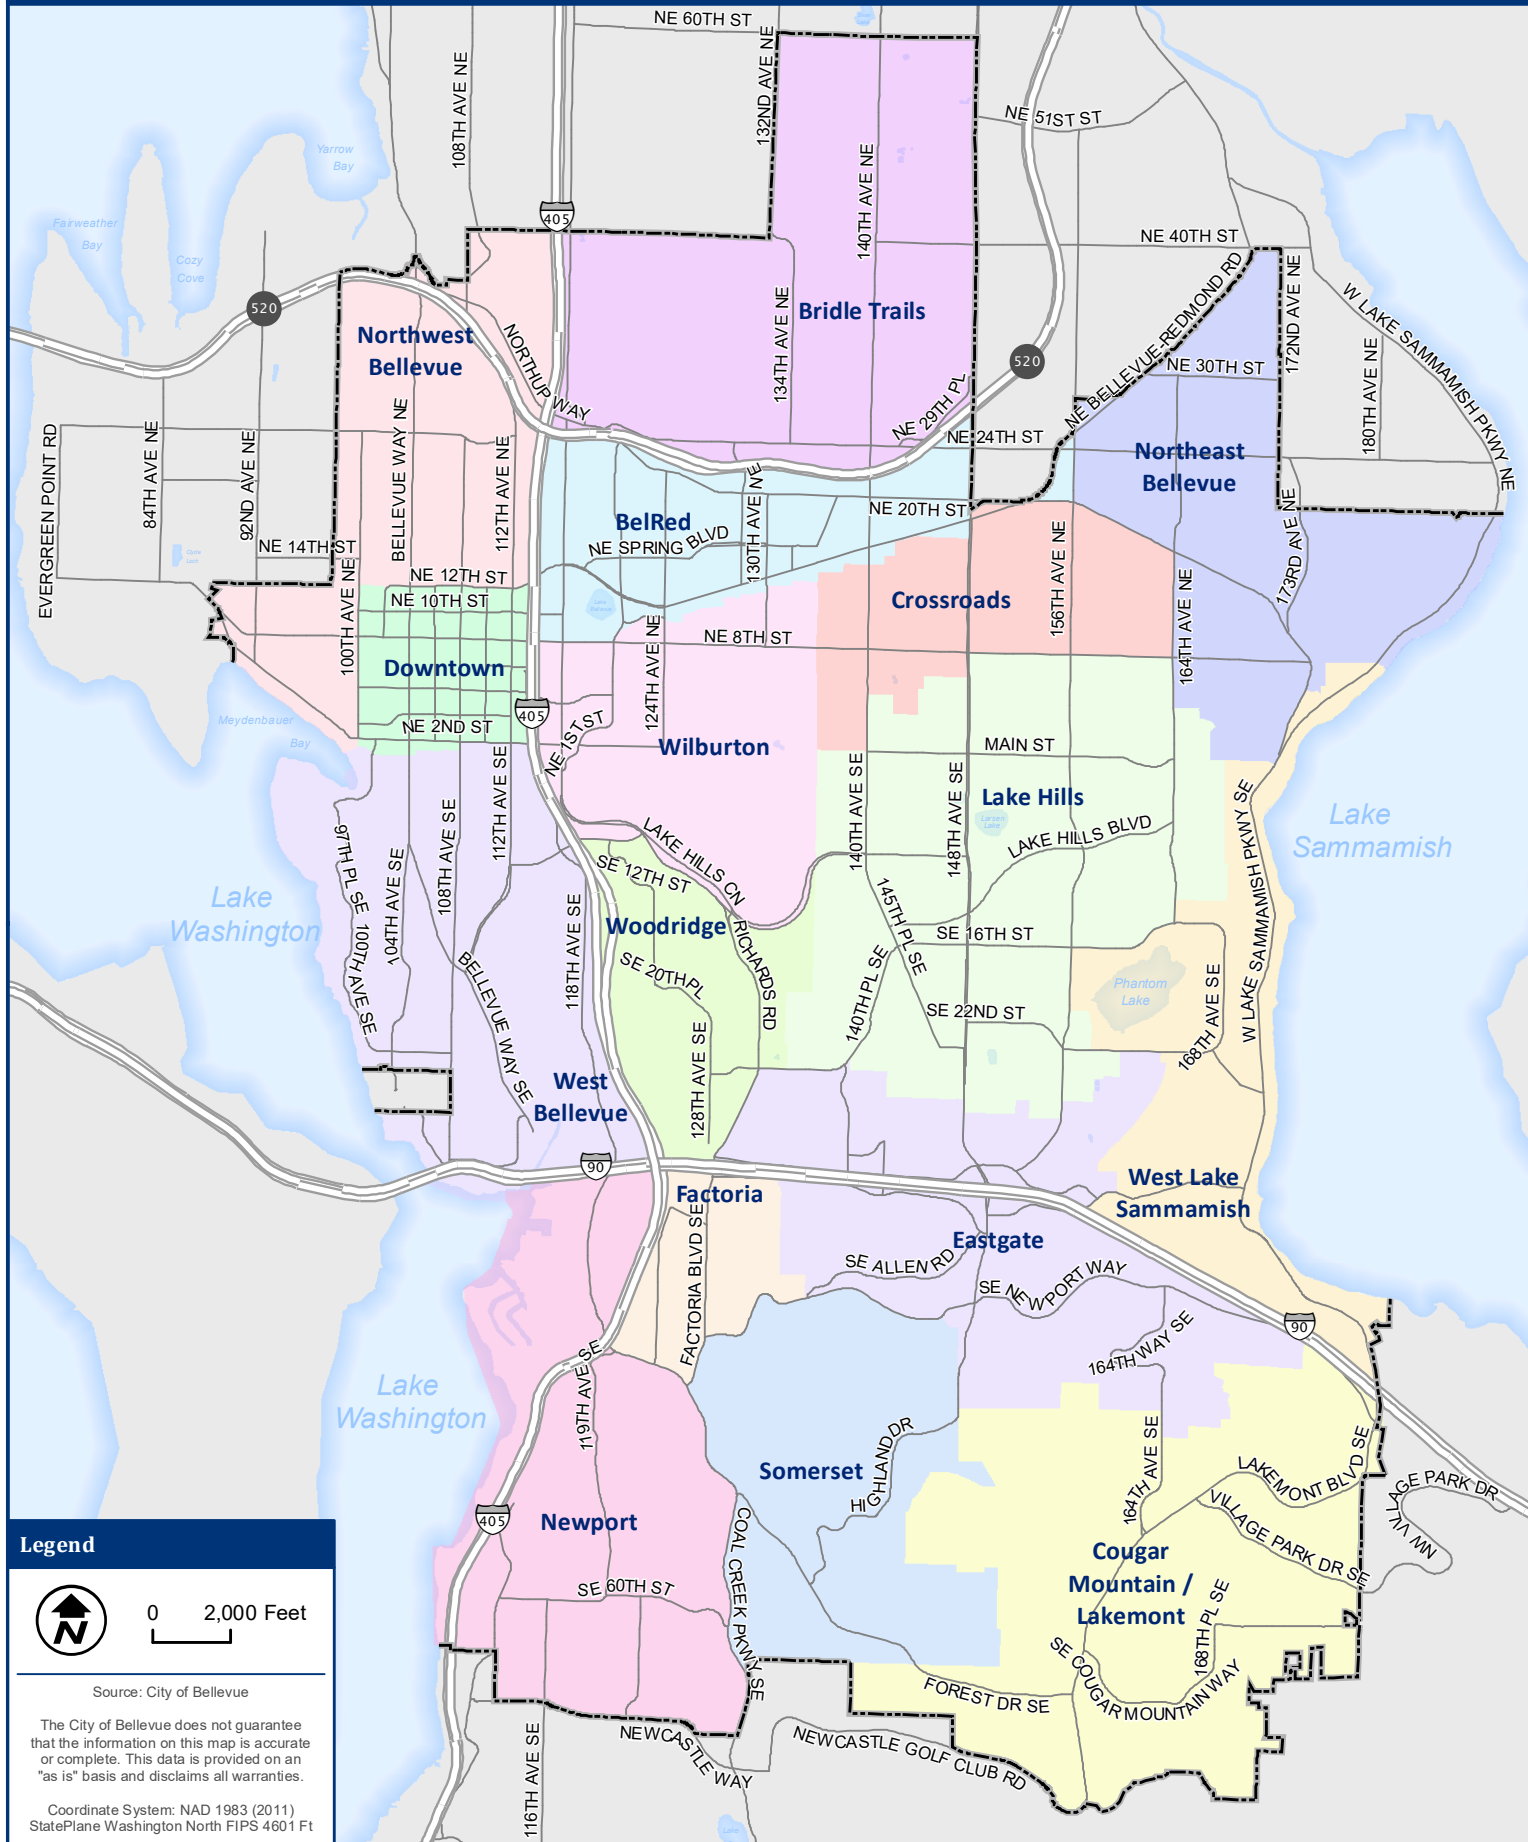

# Neighborhood Areas

### Legend

Source: City of Bellevue

The City of Bellevue does not guarantee the information on this map is accurate or complete. This data is provided on an "as is" basis and disclaims all warranties.

Coordinate System: NAD 1983 (2011) StatePlane Washington North FIPS 4601 Ft