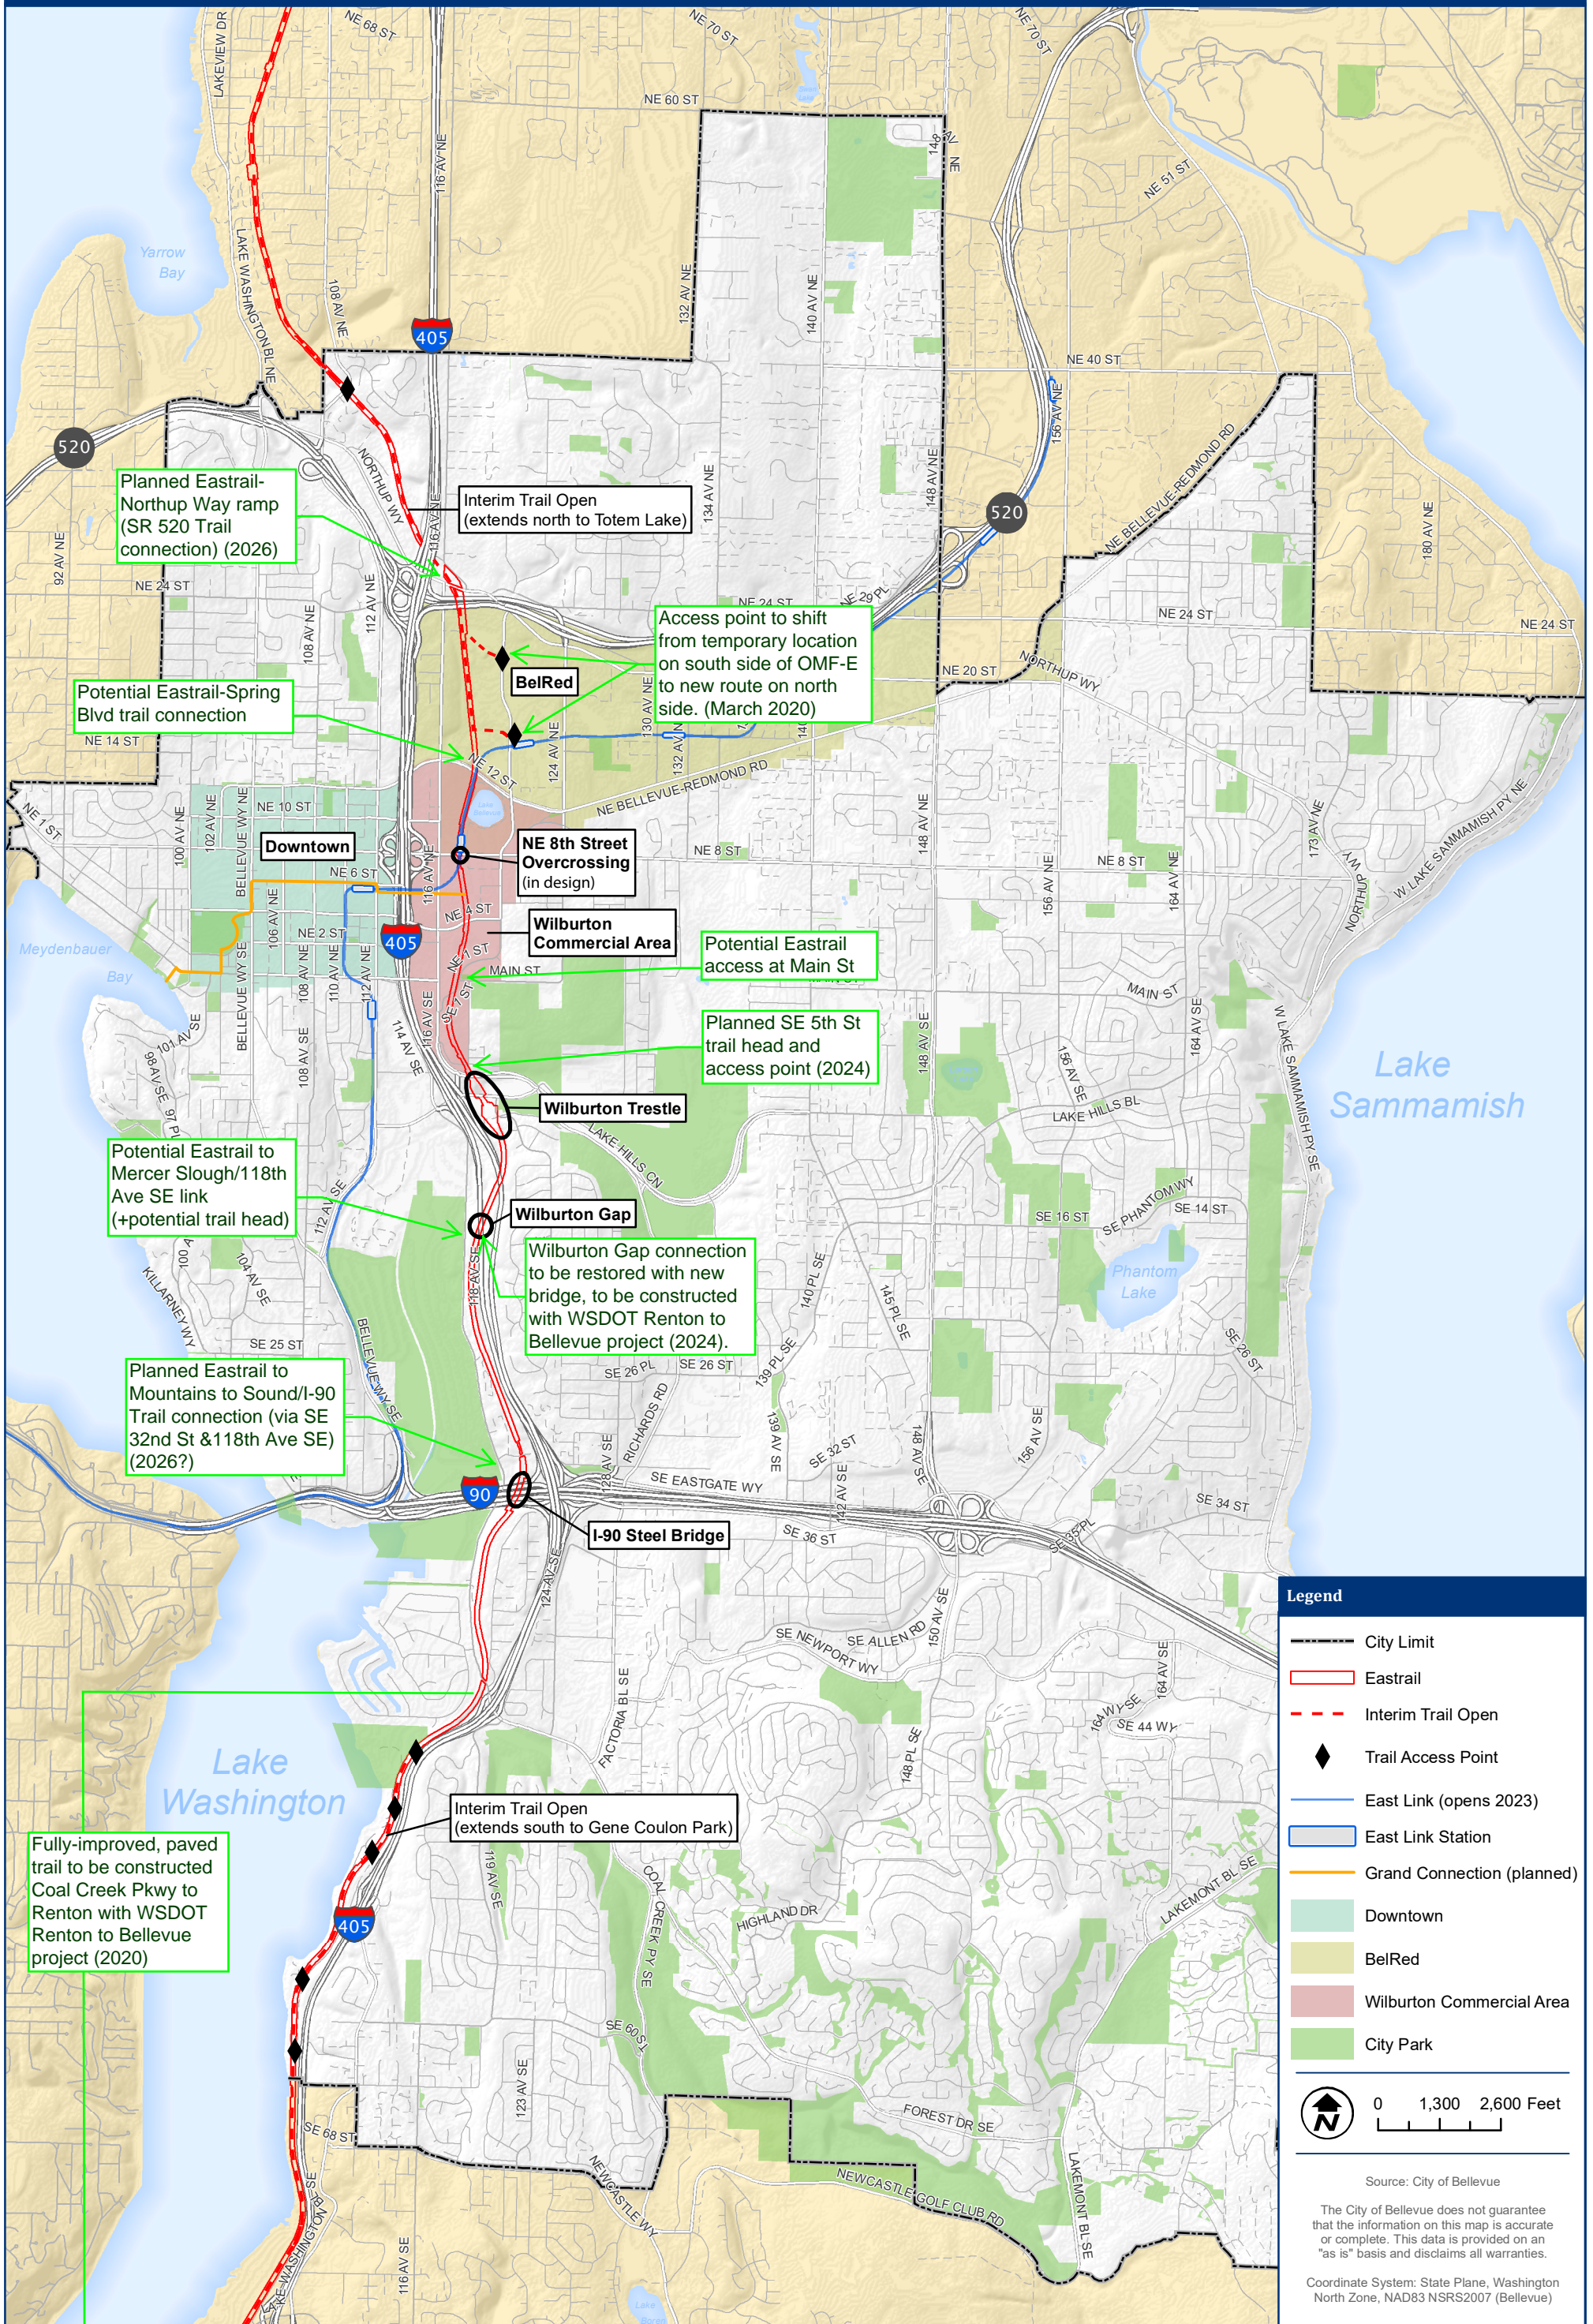

Eastrail

Bellevue Segment

Legend

- City Limit
- Eastrail
- Interim Trail Open
- Trail Access Point
- East Link (opens 2023)
- East Link Station
- Grand Connection (planned)
- Downtown
- BelRed
- Wilburton Commercial Area
- City Park

0 1,300 2,600 Feet

Source: City of Bellevue

The City of Bellevue does not guarantee that the information on this map is accurate or complete. This data is provided on an "as is" basis and disclaims all warranties.