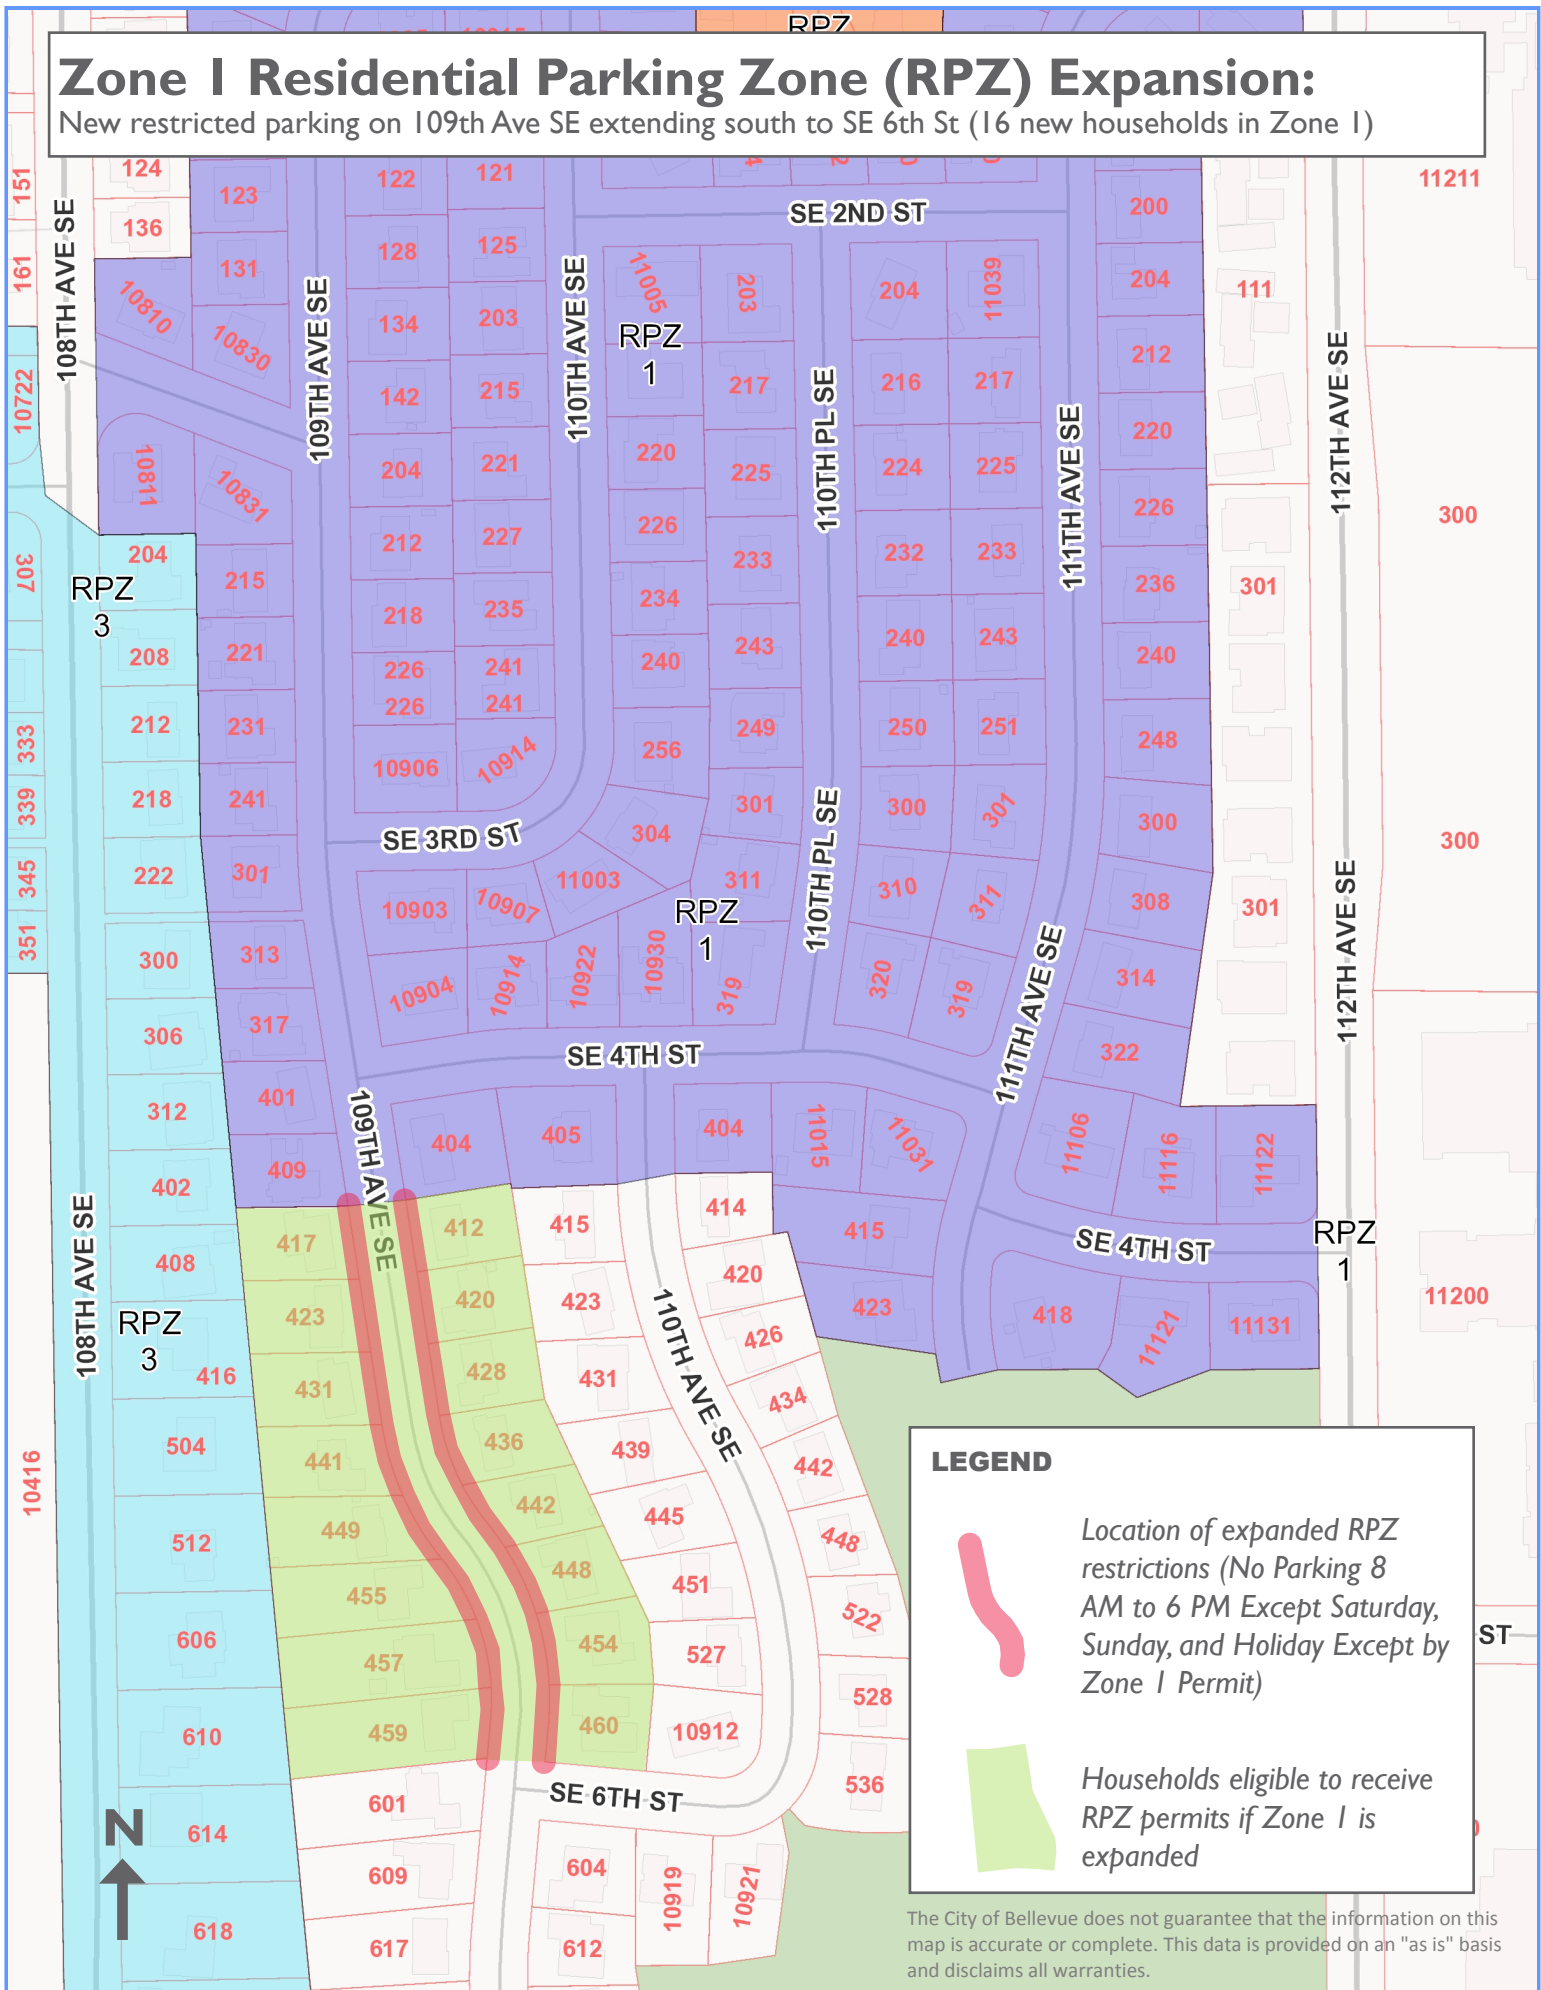

Zone I Residential Parking Zone (RPZ) Expansion:

New restricted parking on 109th Ave SE extending south to SE 6th St (16 new households in Zone I)

LEGEND

Location of expanded RPZ restrictions (No Parking 8 AM to 6 PM Except Saturday, Sunday, and Holiday Except by Zone I Permit)

Households eligible to receive RPZ permits if Zone I is expanded

The City of Bellevue does not guarantee that the information on this map is accurate or complete. This data is provided on an "as is" basis and disclaims all warranties.