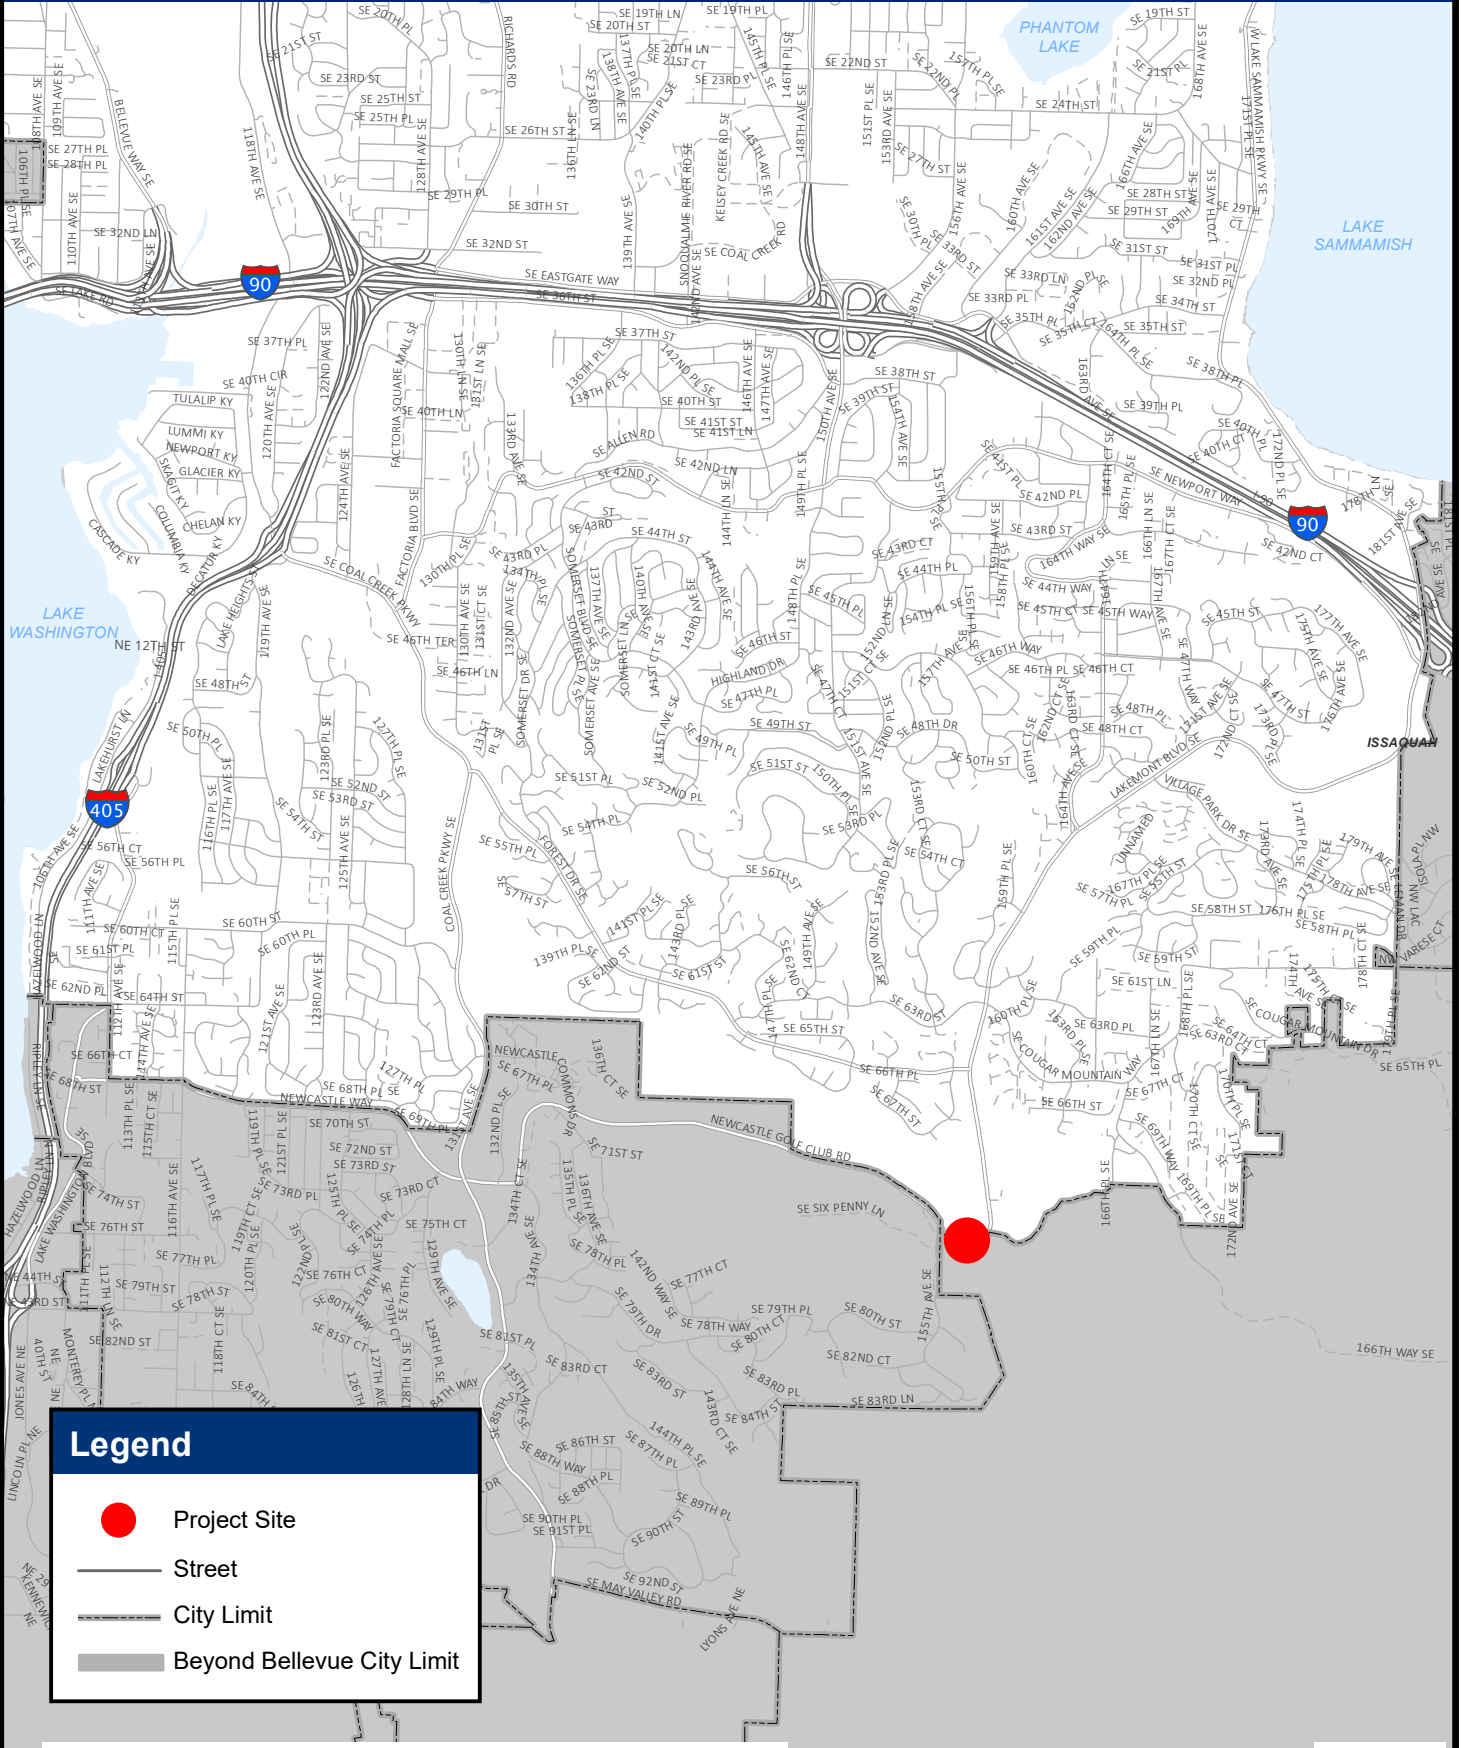

Utilities LAKEMONT BLVD CULVERT AT COAL CREEK: EMERGENCY REPAIR C.I.P. D-64 Council Vicinity Map

Legend

- Project Site
- Street
- City Limit
- Beyond Bellevue City Limit