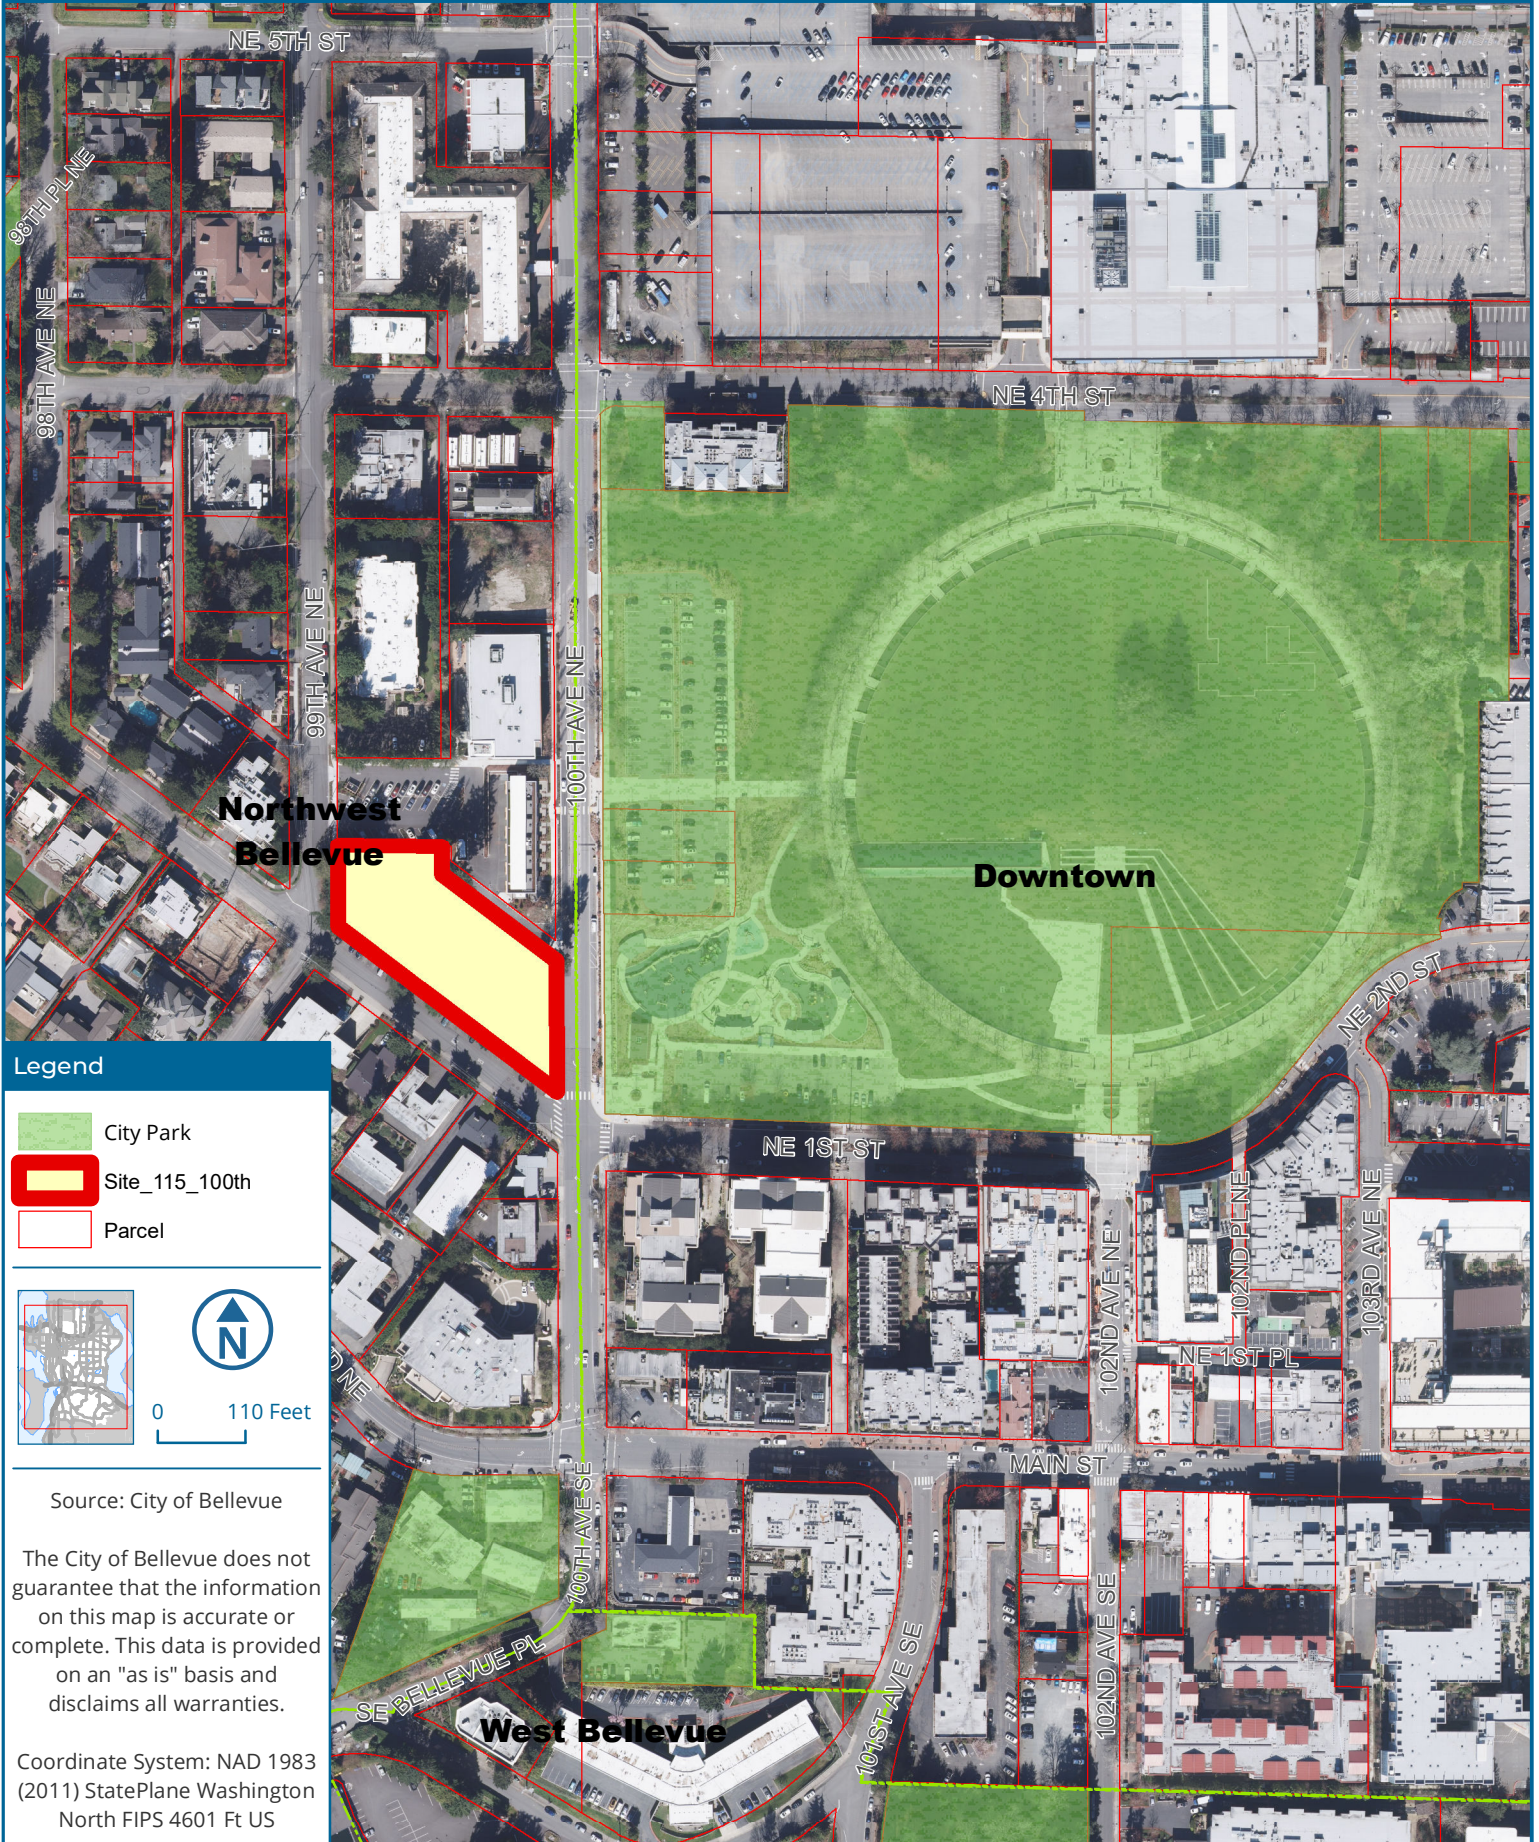

# A. Location of 115 100th Ave NE

## 2022 Privately-Initiated Comprehensive Plan Amendment

Attachment A

### Legend

- City Park
- Site\_115\_100th
- Parcel

Source: City of Bellevue

The City of Bellevue does not guarantee that the information on this map is accurate or complete. This data is provided on an "as is" basis and disclaims all warranties.