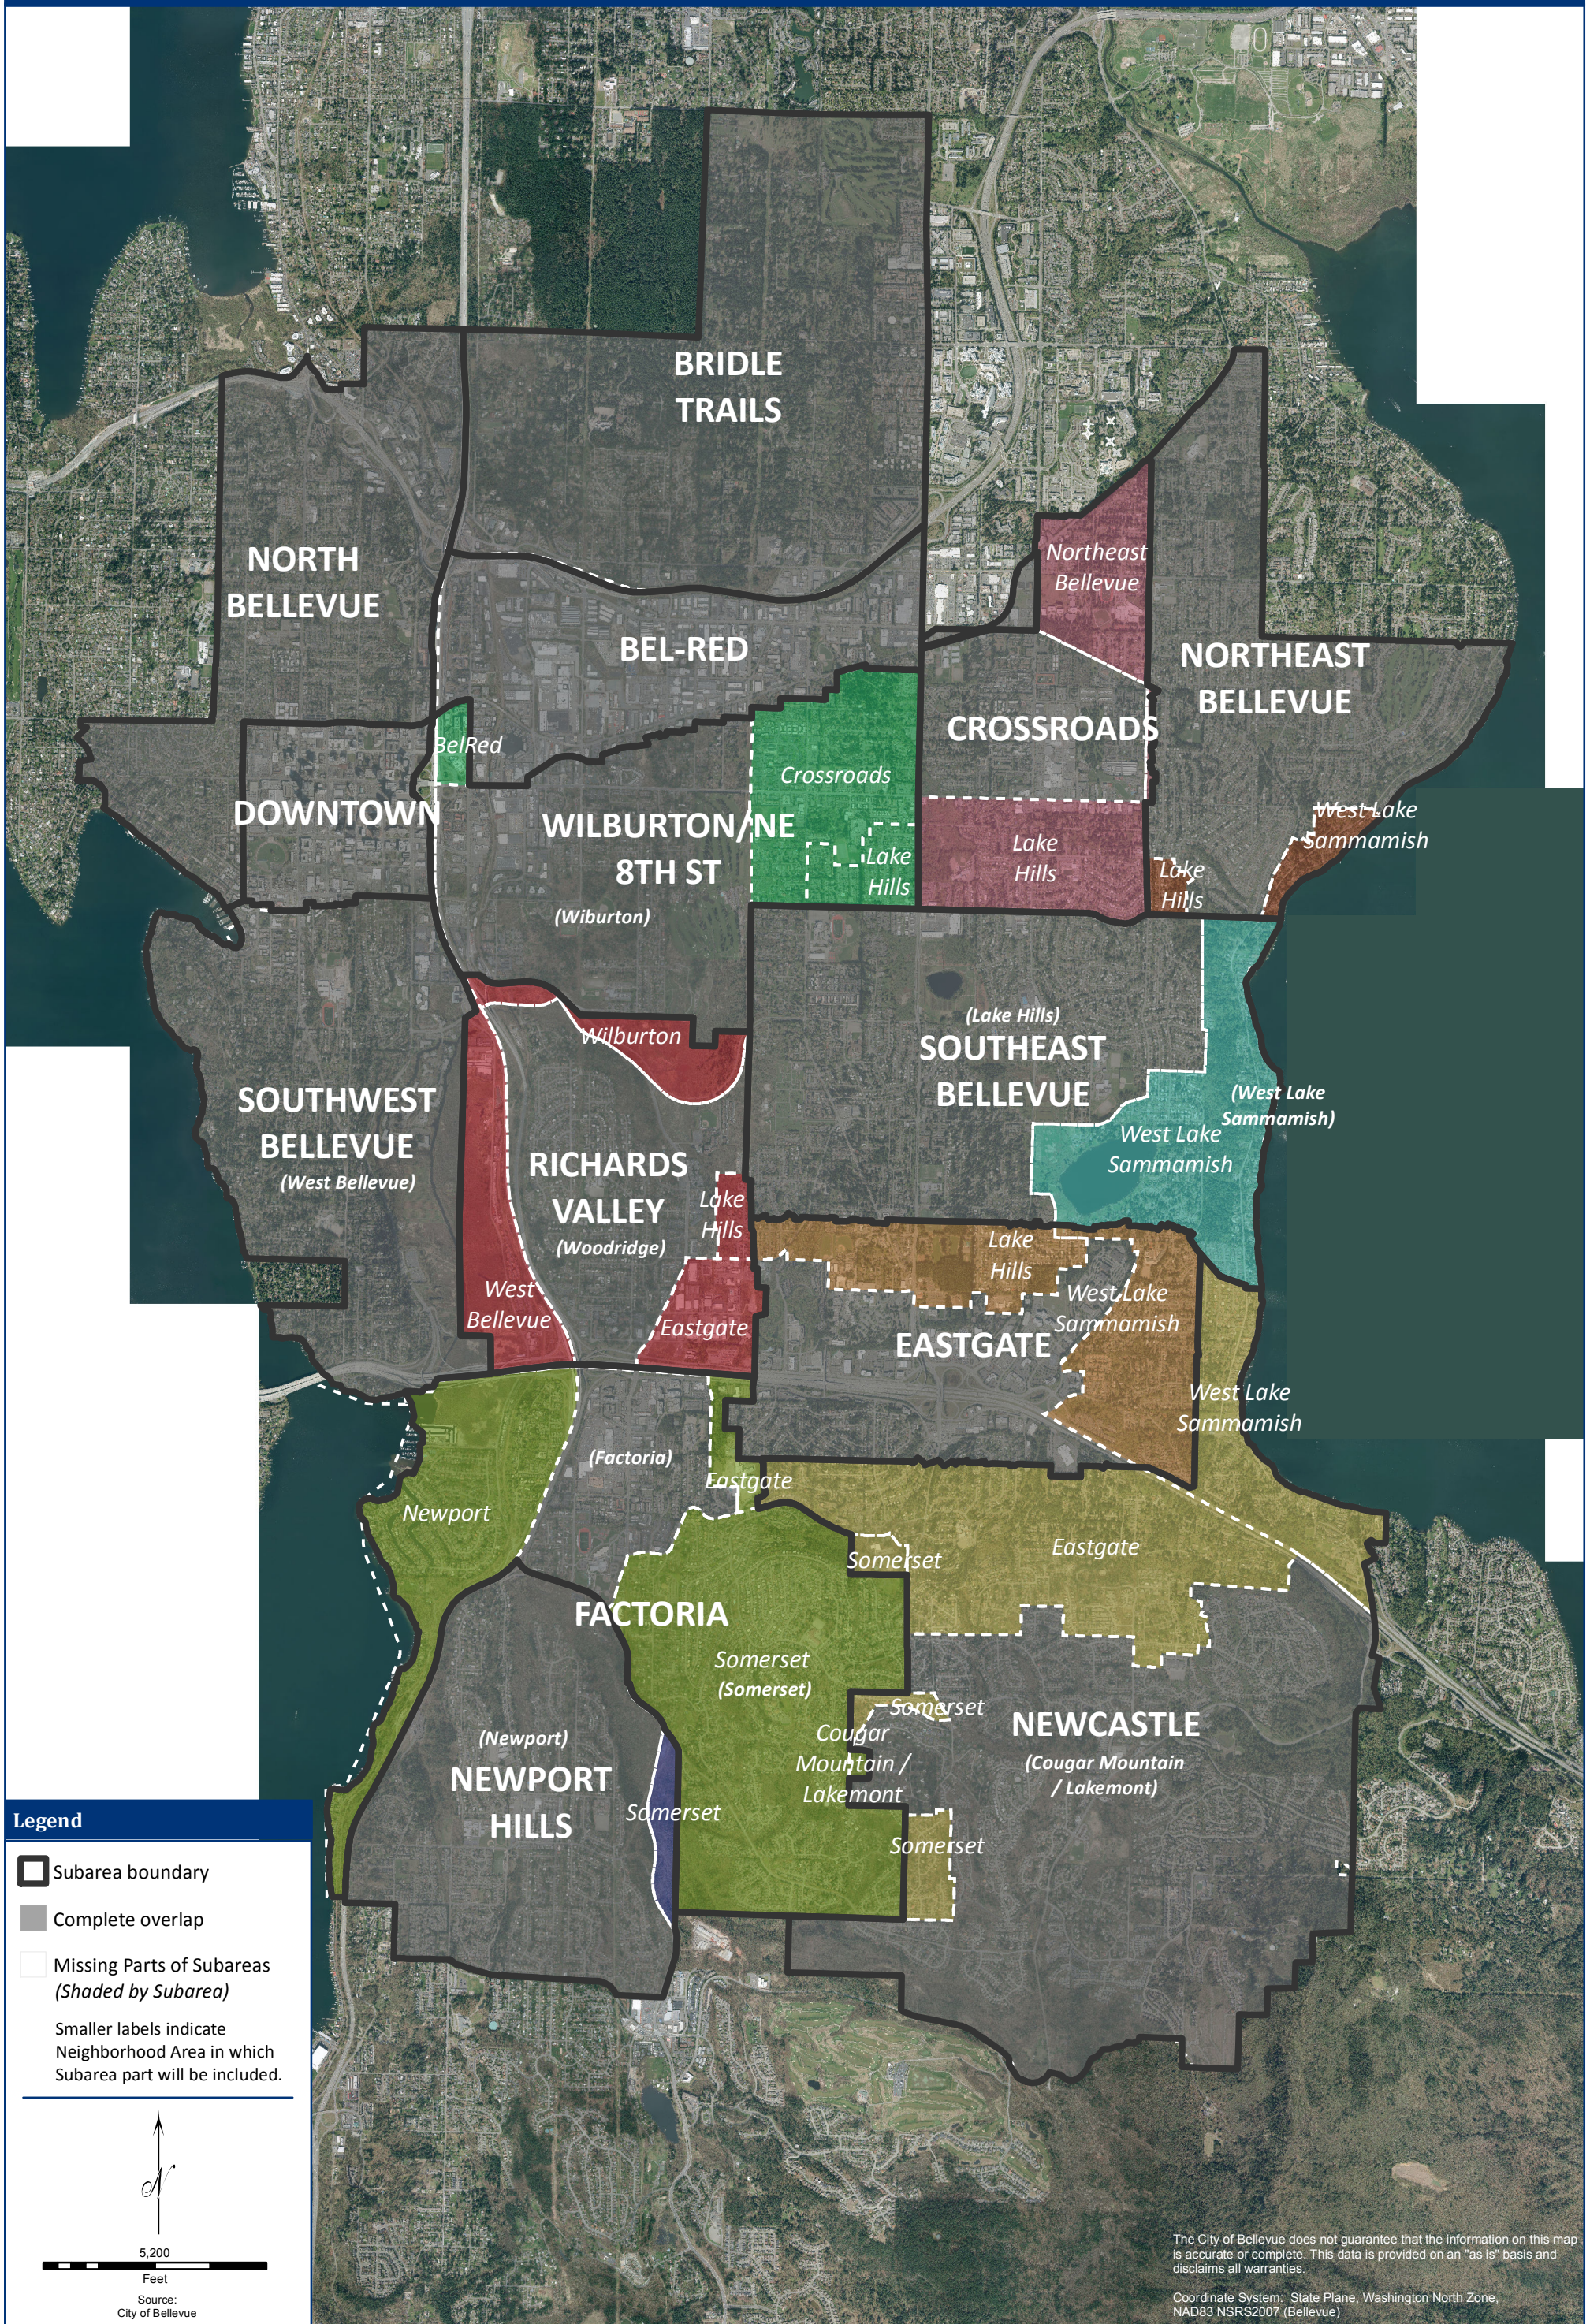

# Subareas / Proposed Neighborhood Areas Shifts

**Legend**

- Subarea boundary
- Complete overlap
- Missing Parts of Subareas (Shaded by Subarea)

Smaller labels indicate Neighborhood Area in which Subarea part will be included.

5,200  
Feet  
Source:  
City of Bellevue

The City of Bellevue does not guarantee that the information on this map is accurate or complete. This data is provided on an "as is" basis and disclaims all warranties.

Coordinate System: State Plane, Washington North Zone, NAD83 NSRS2007 (Bellevue)