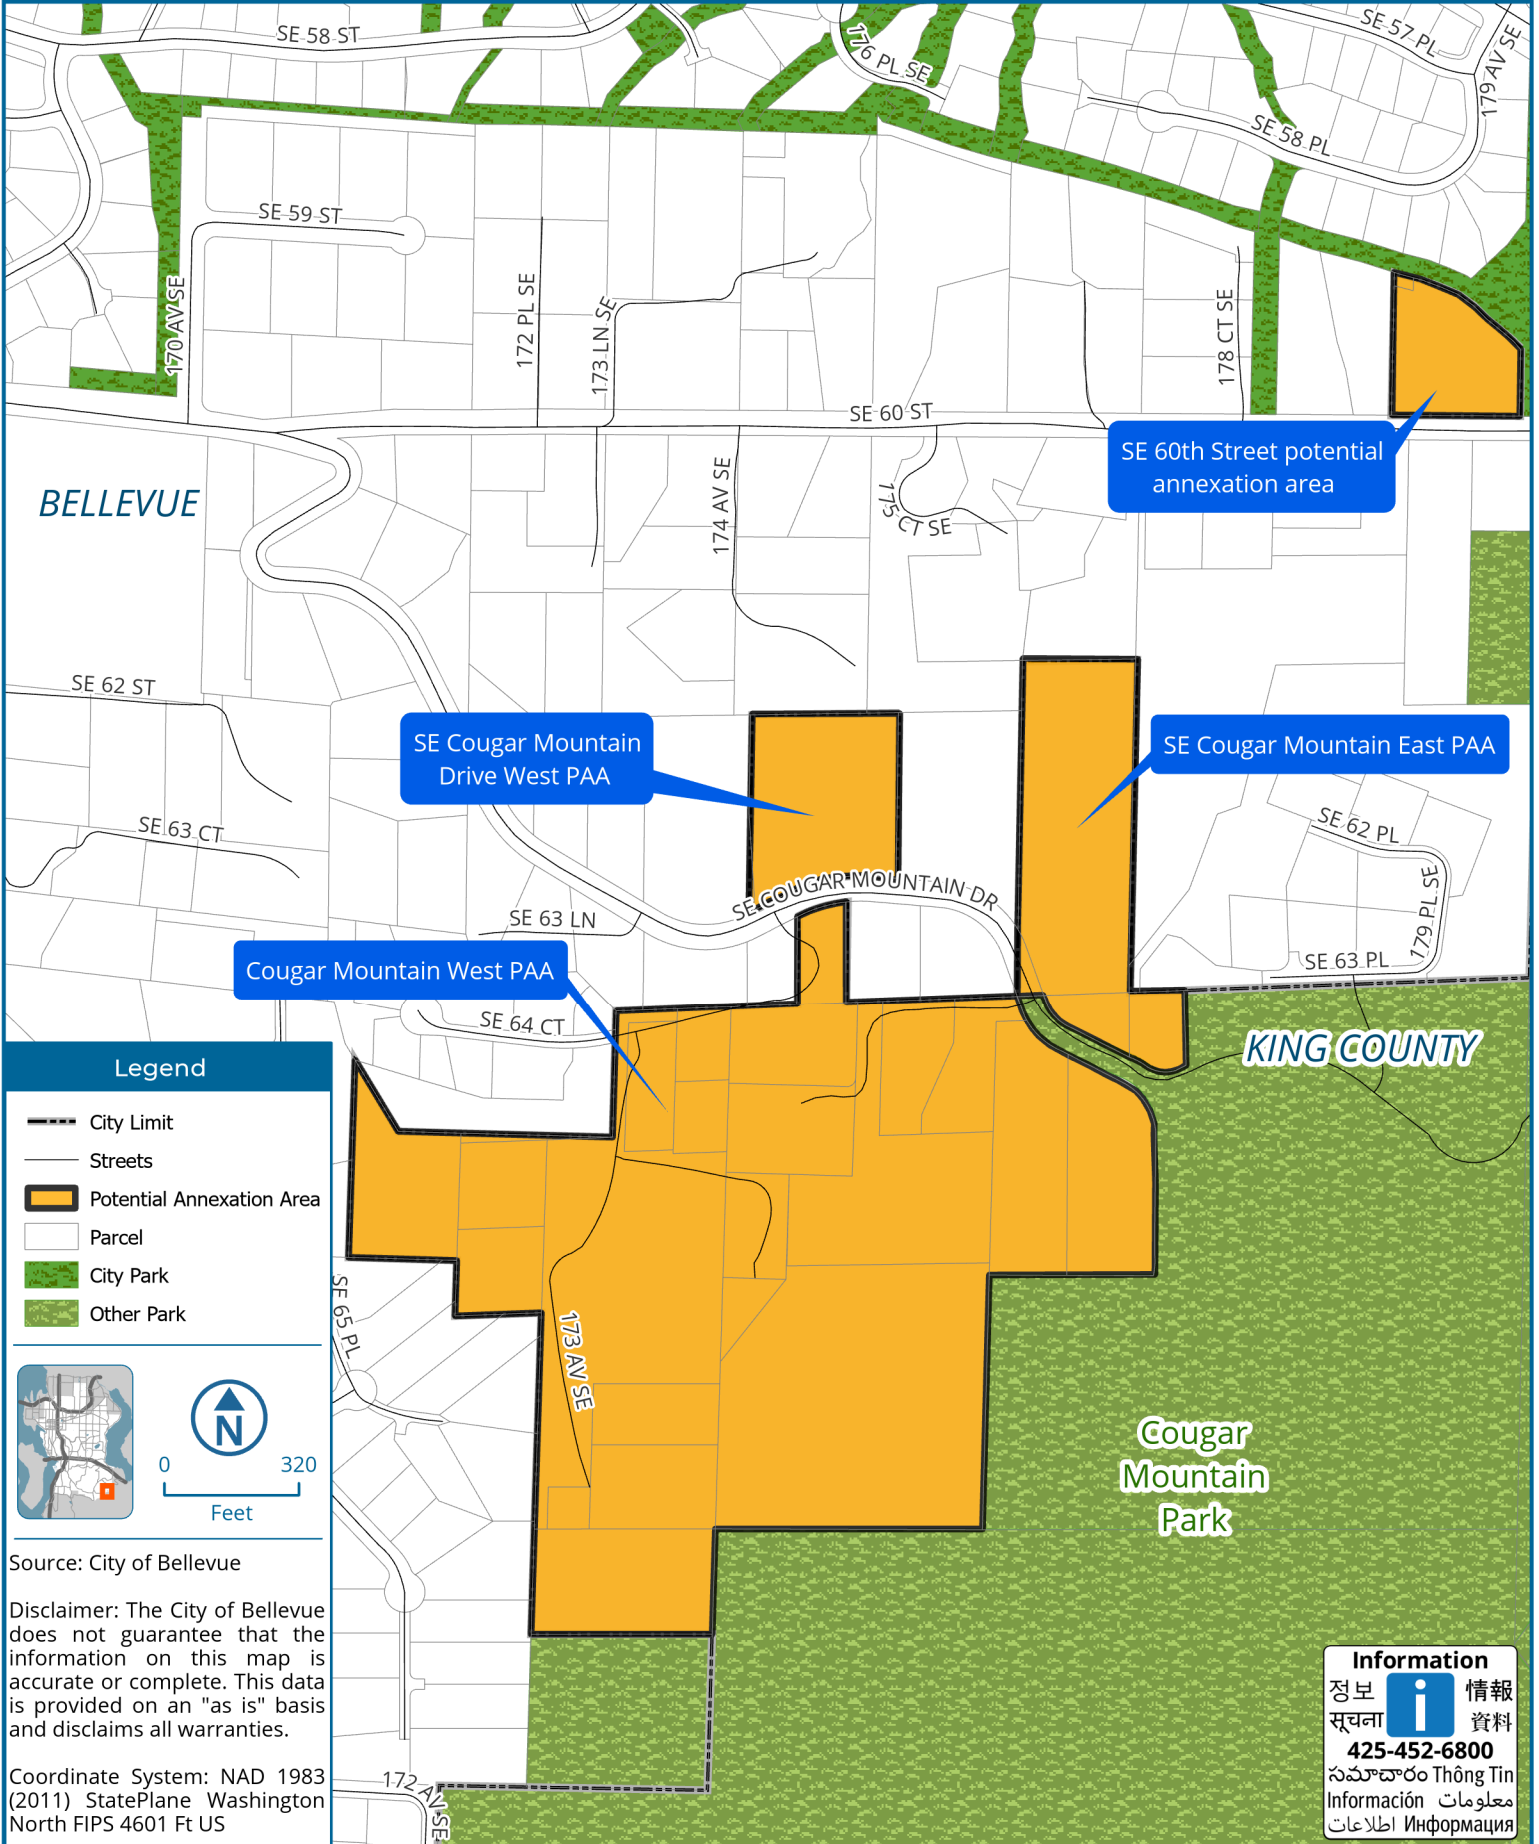

Cougar Mountain Potential Annexation Area

SE 60th Street potential annexation area

SE Cougar Mountain Drive West PAA

SE Cougar Mountain East PAA

Cougar Mountain West PAA

Legend

- City Limit
- Streets
- Potential Annexation Area
- Parcel
- City Park
- Other Park

Source: City of Bellevue

Disclaimer: The City of Bellevue does not guarantee that the information on this map is accurate or complete. This data is provided on an "as is" basis and disclaims all warranties.