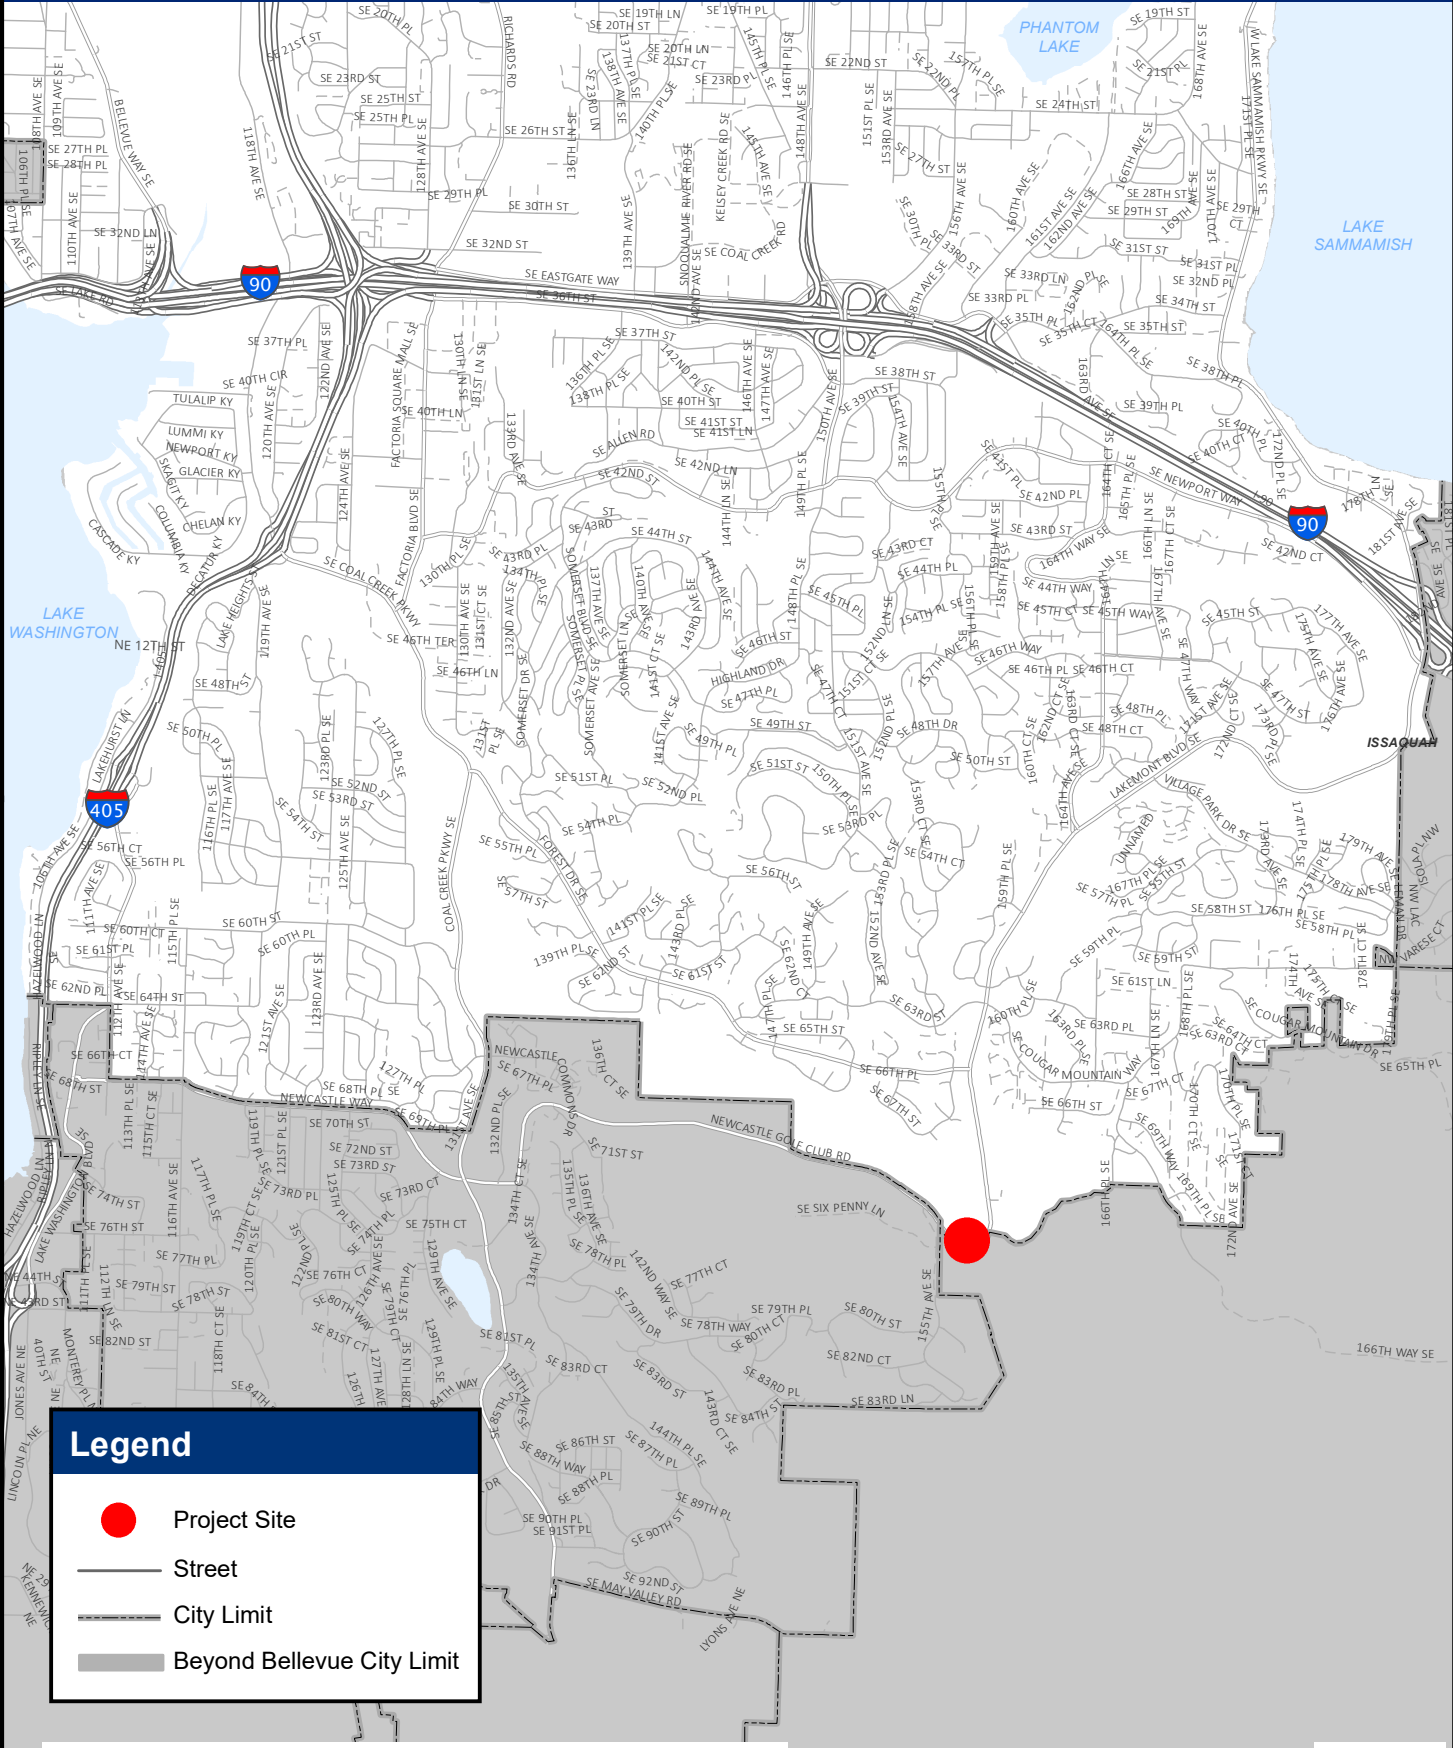

Utilities LAKEMONT BLVD CULVERT AT COAL CREEK: EMERGENCY REPAIR C.I.P. D-64 Council Vicinity Map

Legend

- Project Site
- Street
- City Limit
- Beyond Bellevue City Limit