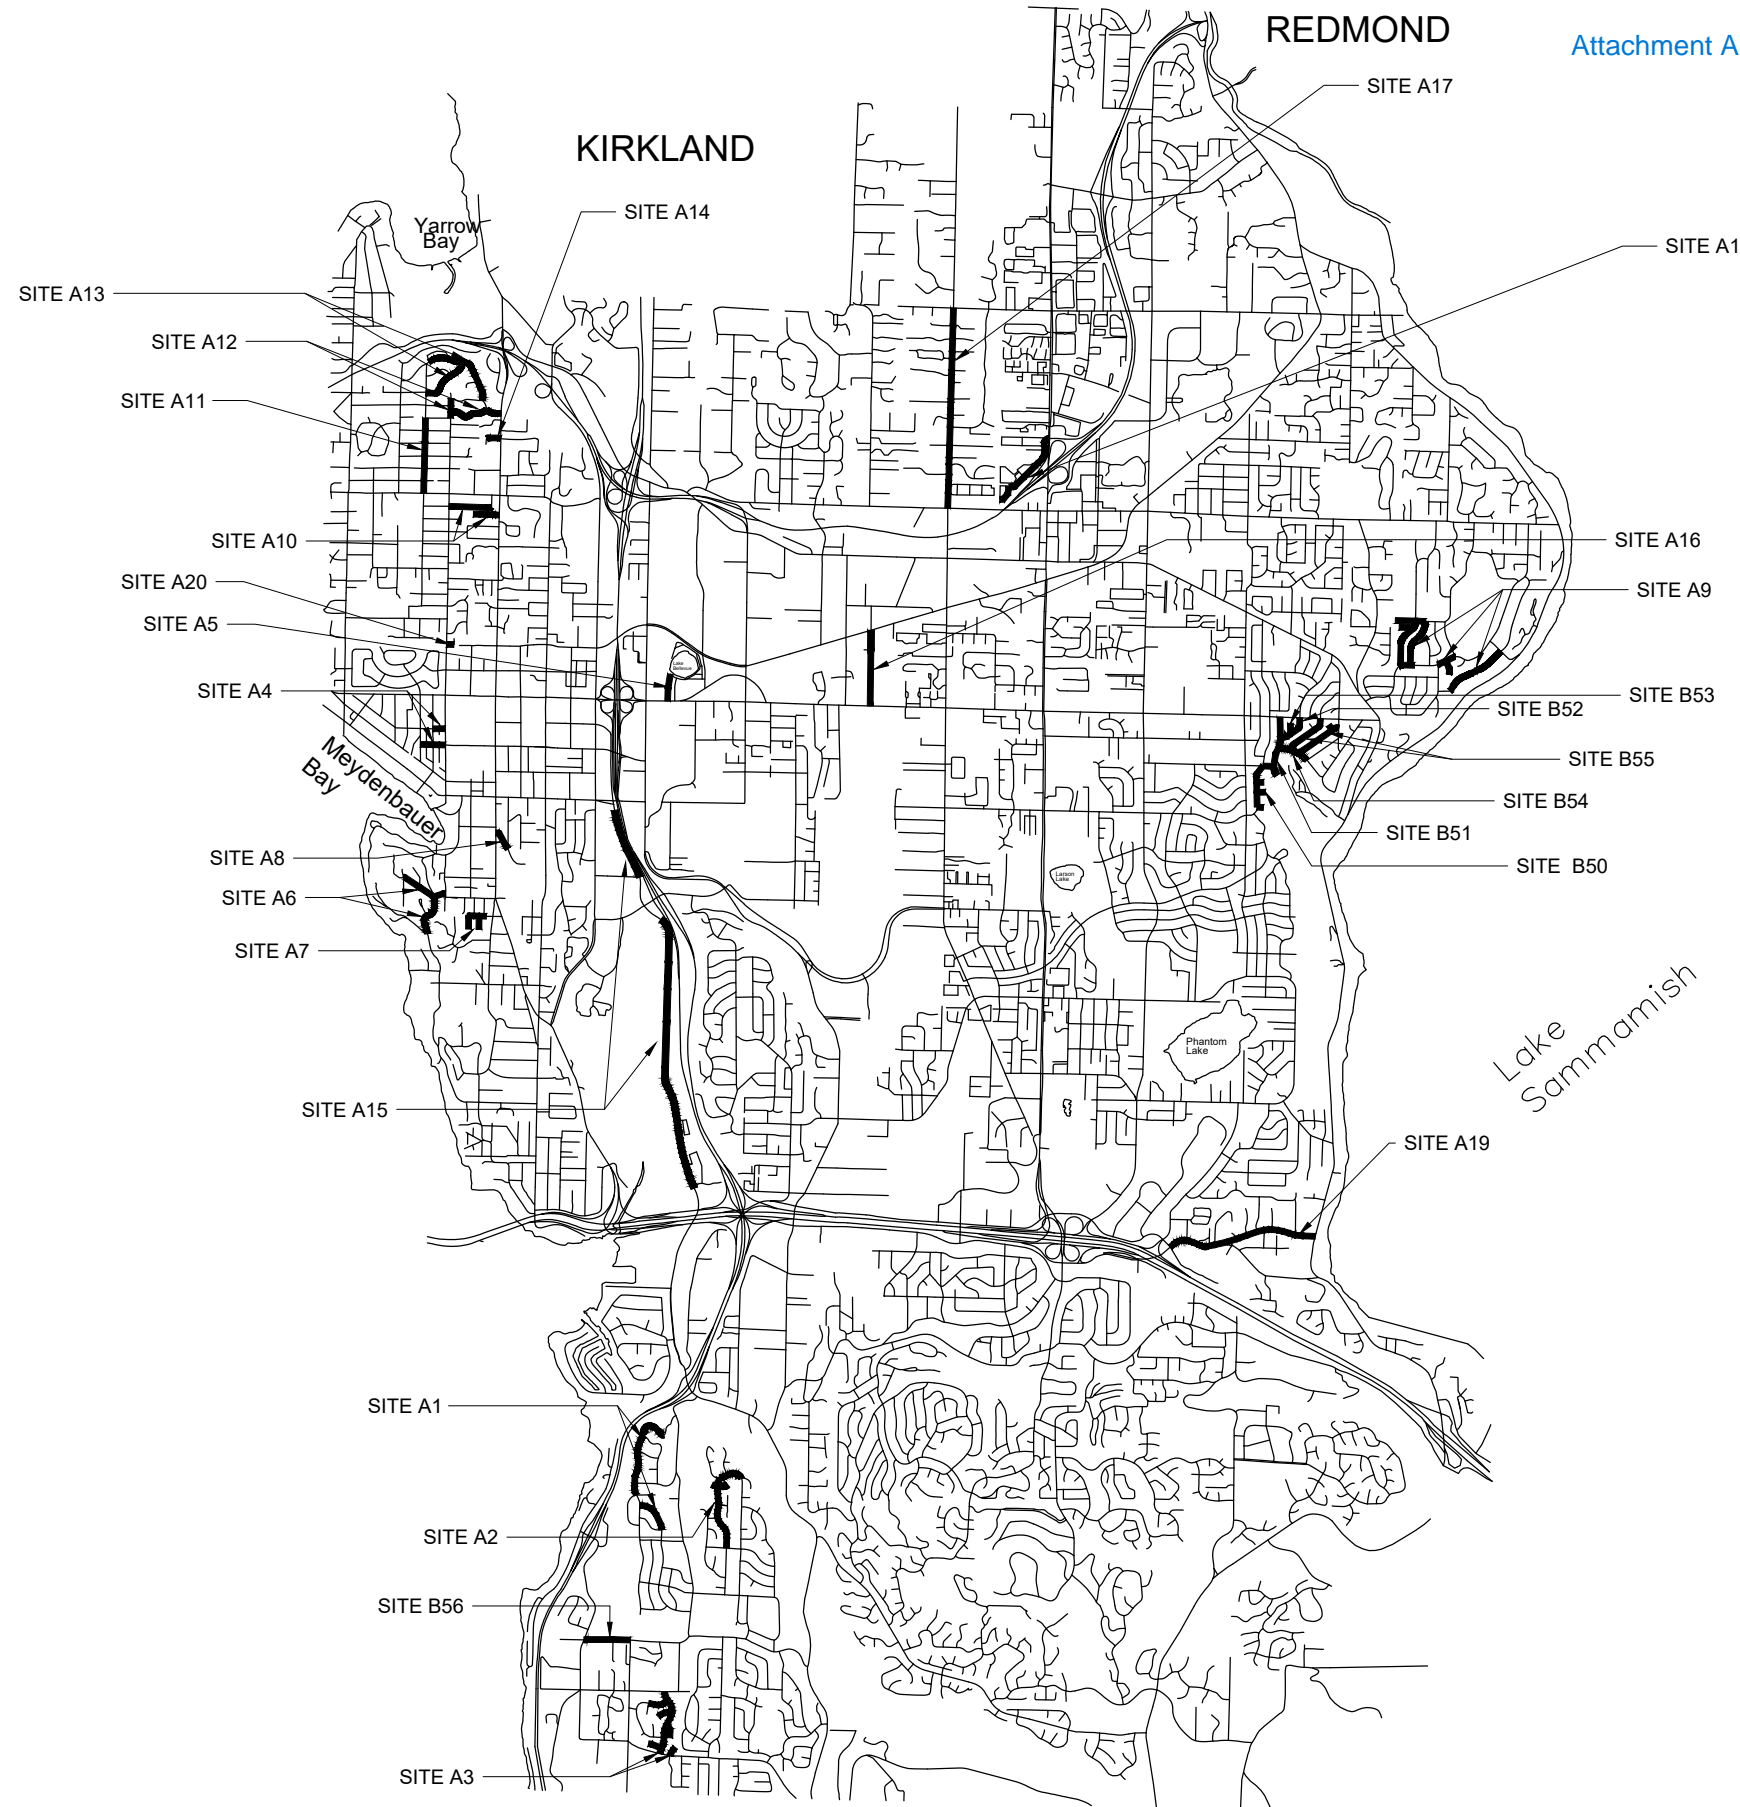

SHEET GROUP	SITE	SITE NAME	FROM	TO	SHEET #
SCHEDULE A	A1	116TH AVE SE / 117TH AVE SE	SE 49TH ST	SE 50TH PL	35-39
	A2	123RD AVE / 122ND AVE SE	SE 47TH ST	SE 52ND ST	40-44
	A3	119TH AVE SE	NEWCASTLE WY	SE 64TH ST	45-50
	A4	NE 4TH ST / NE 5TH ST	98TH AVE NE	100TH AVE NE	51-52
	A5	118TH AVE NE	NE 8TH ST	9 LAKE BELLEVUE DR	53
	A6	SE 7TH ST / 99TH AVE SE	SE 7TH ST	SE 11TH ST	54-57
	A7	SE 10TH ST	102ND PL SE	103RD AVE SE	58
	A8	SE WOLVERINE WY	BELLEVUE WY	105TH AVE SE	59
	A9	176 AVE NE / 185TH AVE NE	176 AVE NE	NE 15 PL	60-70
	A10	NE 22ND PL / NE 23RD ST	100TH AVE NE	BELLEVUE WY	71-73
	A11	98TH AVE NE	NE 24TH ST	NE 30TH ST	74-76
	A12	100TH AVE NE / NE 30TH PL	NE 30TH ST	BELLEVUE WY	77-79
	A13	NE 34TH ST / 102ND AVE NE	98TH AVE NE	NE 31TH PL	80-85
	A14	NE 28TH PL	BELLEVUE WY	103RD AVE NE	86
	A15	118TH AVE SE / 114TH AVE SE	N. OF I-90	MAIN ST	87-98
	A16	134TH AVE NE	NE 8TH ST	NE BEL-RED RD	99-101
	A17	140TH AVE NE	NE 24TH ST	NE 40TH ST	102-109
	A18	NE 29TH PL	NE 29TH PL	148TH AVE NE	110-114
	A19	SE 35TH PL	SE EASTGATE WY	W LAKE SAMMAMISH PKWY	115-120
	A20	NE 12TH ST	100TH AVE NE	END OF ROAD	121
SCHEDULE B	B50	165TH AVE NE	NE 1ST PL	NE 4TH ST	122-123
	B51	167TH AVE NE	NE 4TH ST	NE 8TH ST	124-126
	B52	NE 6TH PL	167TH AVE NE	NE 8TH ST	127
	B53	168TH AVE NE	NE 6TH ST	END OF ROAD	128
	B54	NE 5TH PL	167TH AVE NE	NE 172ND PL	129
	B55	NE 6TH ST / NE 5th PL	NE 5TH PL / 171ST PL NE	NE 8TH ST / 172ND AVE NE	130-133
	B56	SE 60TH ST	LK WASH. BLVD	116TH AVE SE	134-135

ATTACHMENT A - VICINITY MAP

NO.	DATE	BY	APPR.	REVISIONS

D. ELDER 2/2024
 DESIGNED BY DATE
 D. ELDER 2/2024
 DRAWN BY DATE
 K. POTUZAK 2/2024
 CHECKED BY DATE

2024 OVERLAY PROGRAM

GENERAL NOTES, LEGENDS, AND VICINITY MAPS