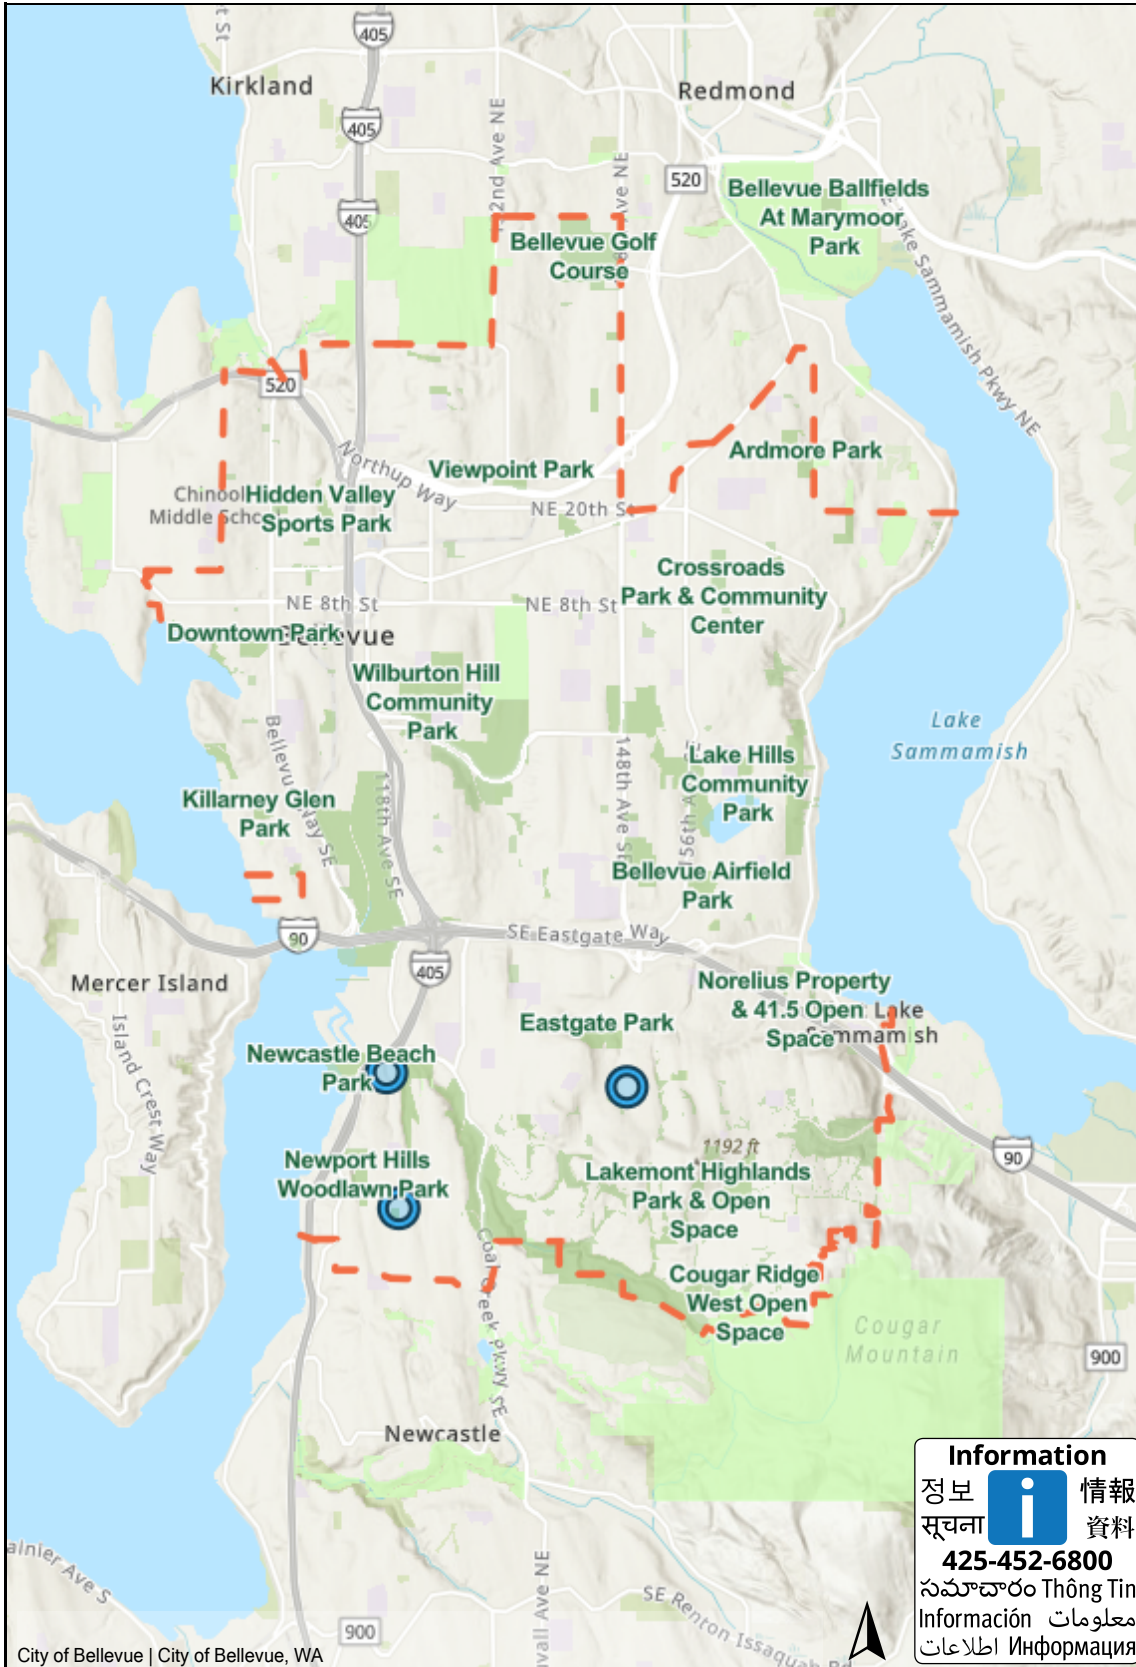

# Vicinity Map

## Legend

- Core
- City Limits
- City Parks
- Other Parks

**Information**  
 정보  情報  
 सूचना  資料  
**425-452-6800**  
 సమాచారం Thông Tin  
 Información معلومات  
 اطلاعات Информација

5/20/2026

Notes

The City of Bellevue does not guarantee that the information on this map is accurate or complete. This data is provided on an "as is" basis and disclaims all warranties.