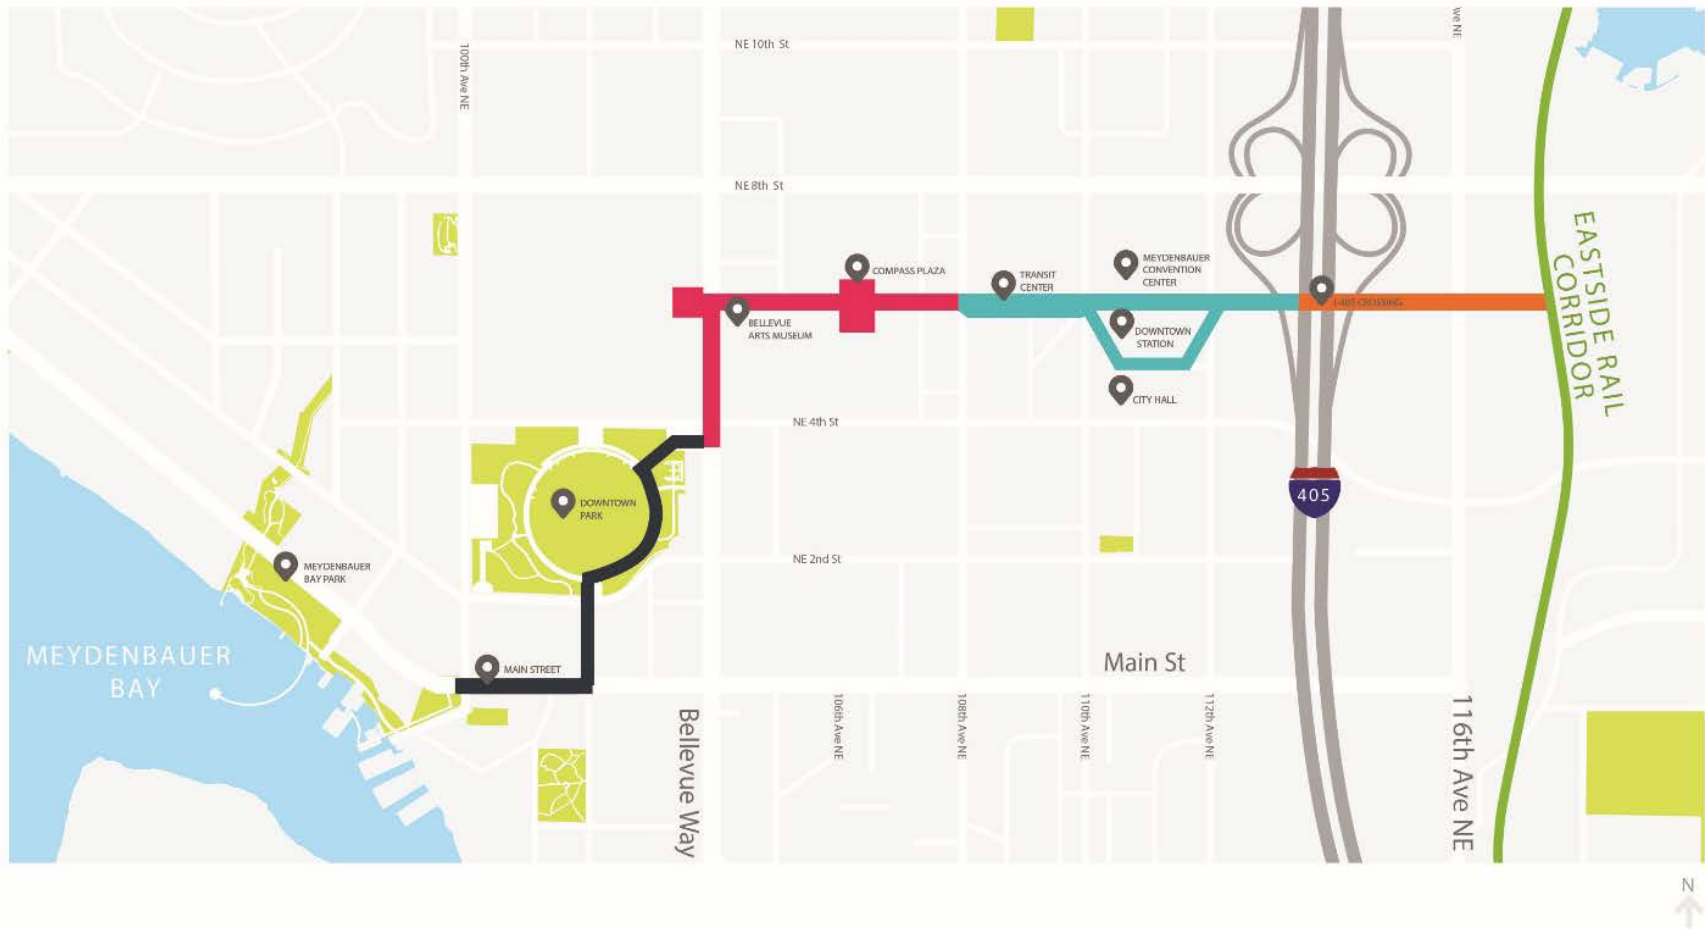

Overall Grand Connection Route Map

-  1. OLD BELLEVUE, DOWNTOWN PARK
-  2. PEDESTRIAN CORRIDOR, BELLEVUE WAY
-  3. CIVIC CENTER
-  4. I-405 CROSSING, WILBURTON