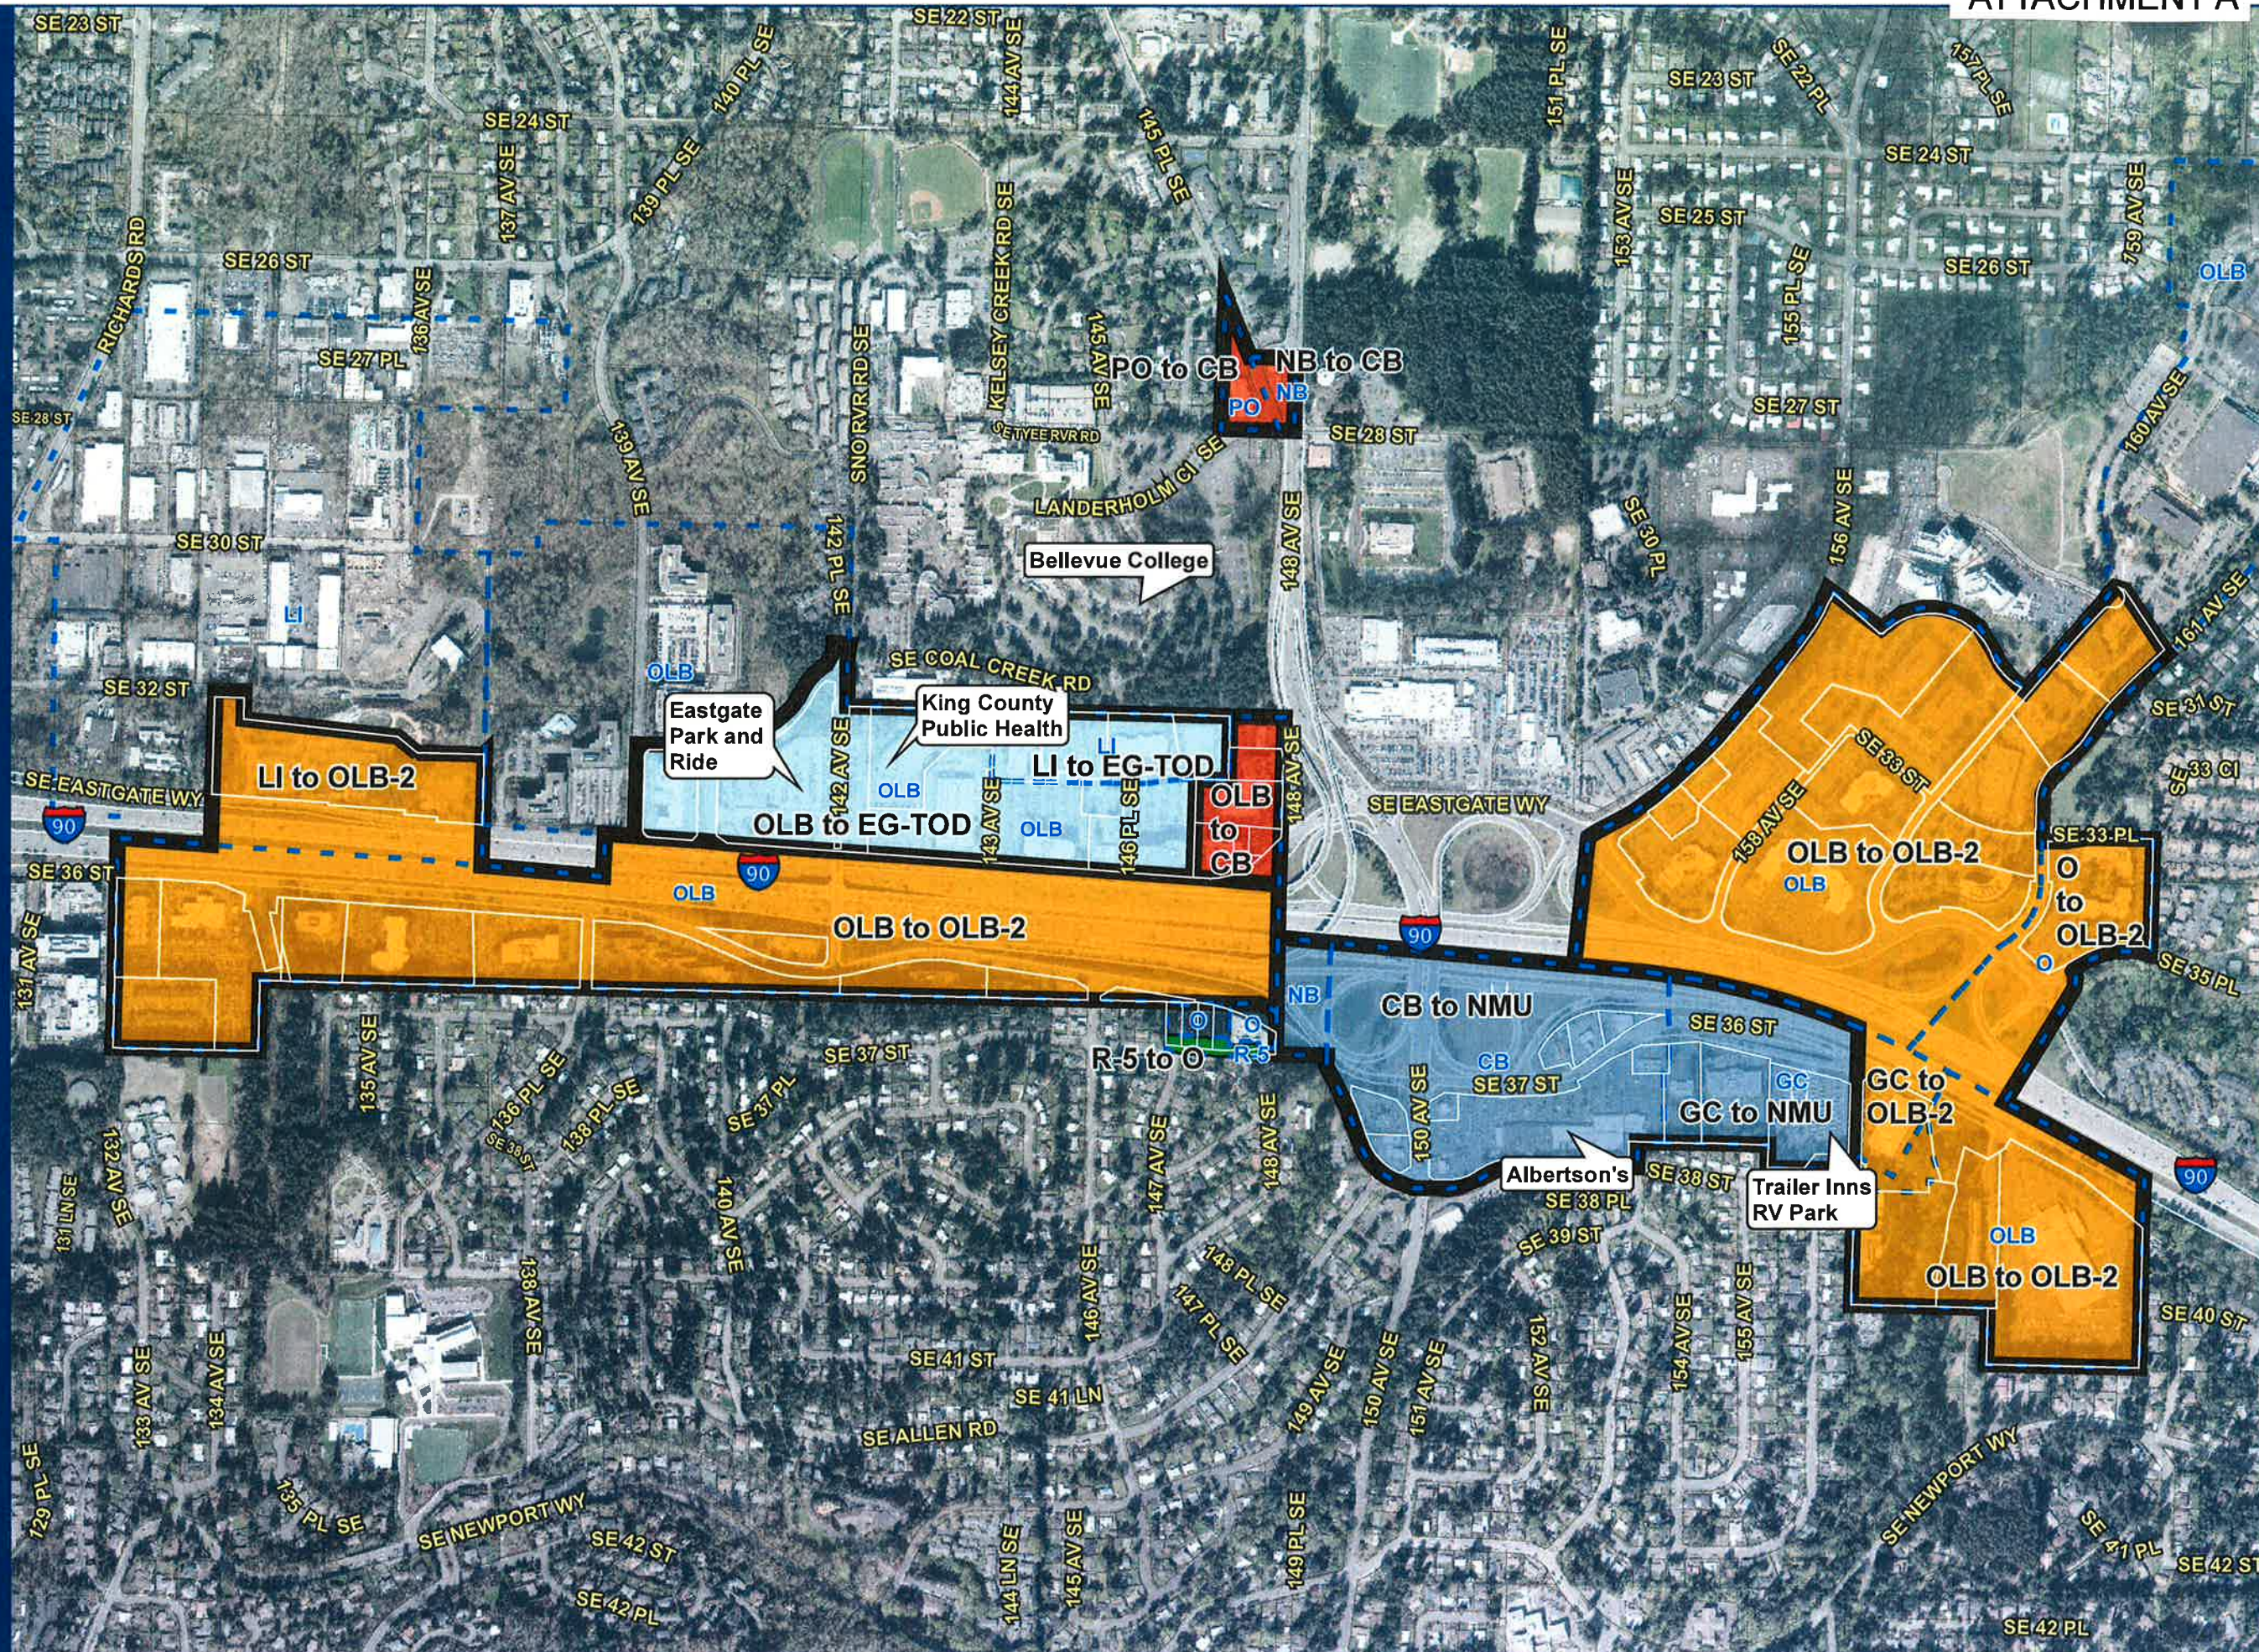

# Proposed Rezones

Eastgate Area

Parcel Boundary

Current Zoning

**Proposed Rezoning**

- CB
- EG-TOD
- NMU
- O
- OLB-2

0 425 Feet

Source: City of Bellevue

The City of Bellevue does not guarantee that the information on this map is accurate or complete. This data is provided on an "as is" basis and disclaims all warranties.

Coordinate System: State Plane, Washington North Zone, NAD83 NSRS2007 (Bellevue)