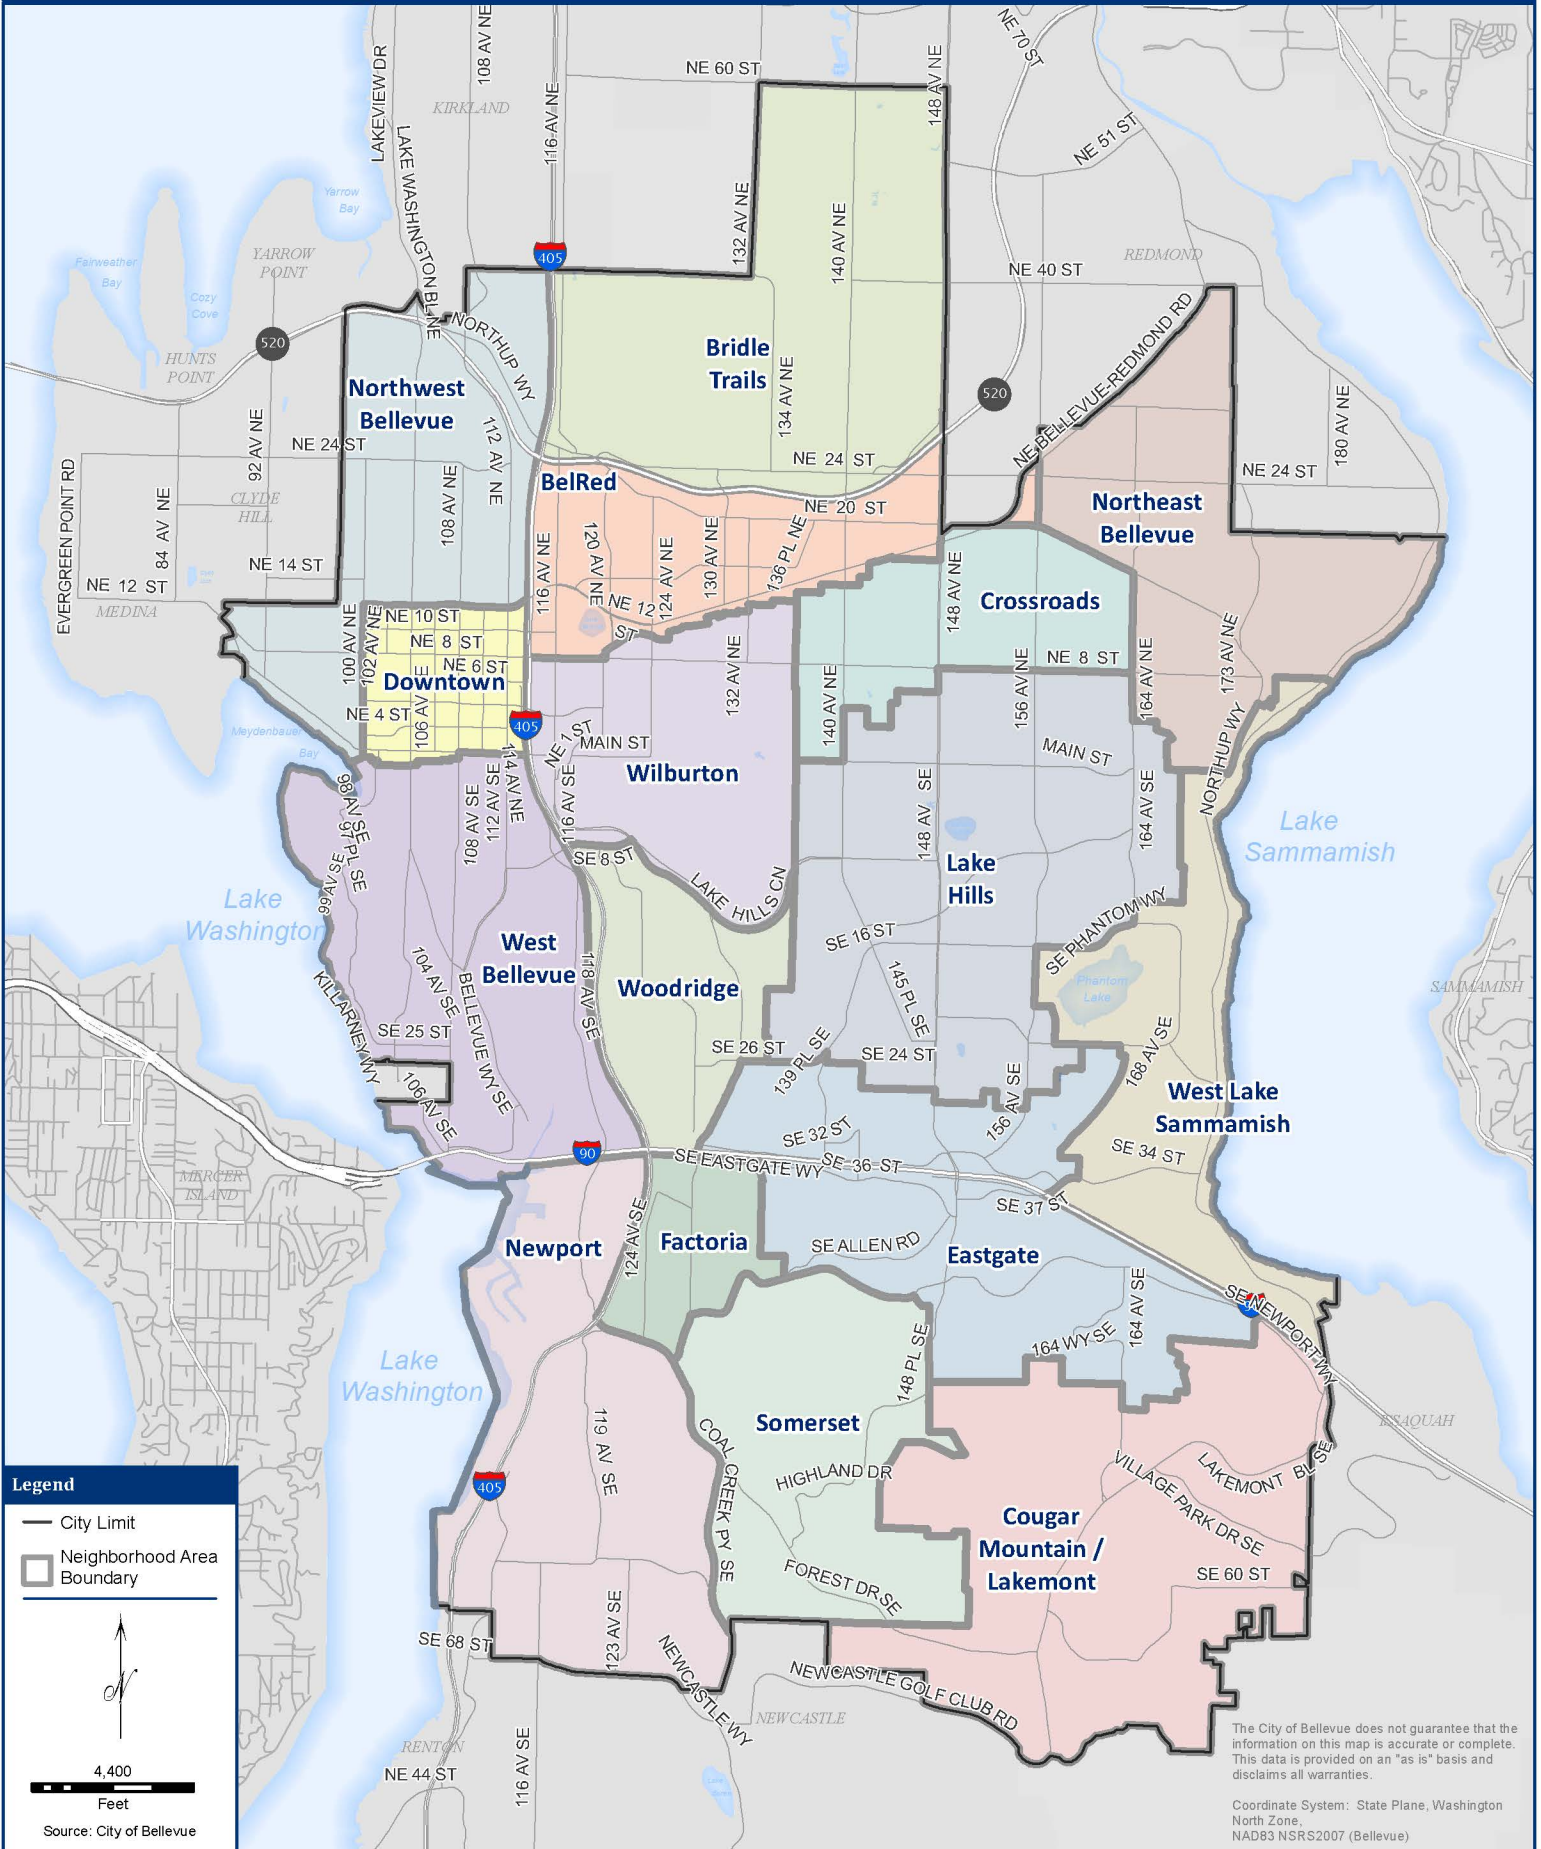

Neighborhood Areas

Legend

- City Limit
- ▭ Neighborhood Area Boundary

4,400 Feet

Source: City of Bellevue

The City of Bellevue does not guarantee that the information on this map is accurate or complete. This data is provided on an "as is" basis and disclaims all warranties.

Coordinate System: State Plane, Washington North Zone, NAD83 NSRS2007 (Bellevue)