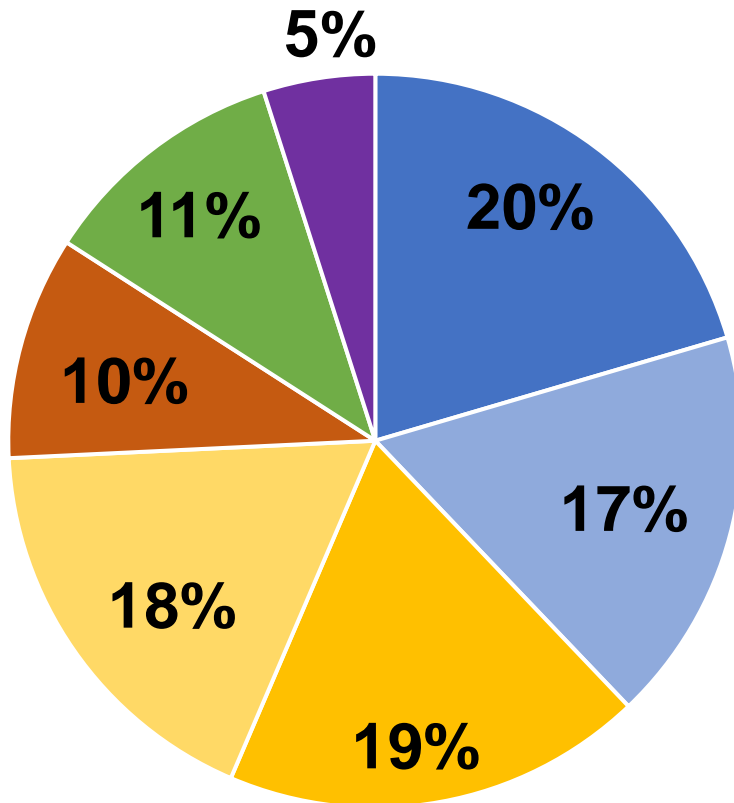

Community Survey Results

- Valley Creek Park
- Bridle Trails Valley Creek Park
- Birdsong Park
- Bridle Trails Birdsong Park
- East Bridle Trails Park
- Bridle Trails Playground Park
- Belmond Park