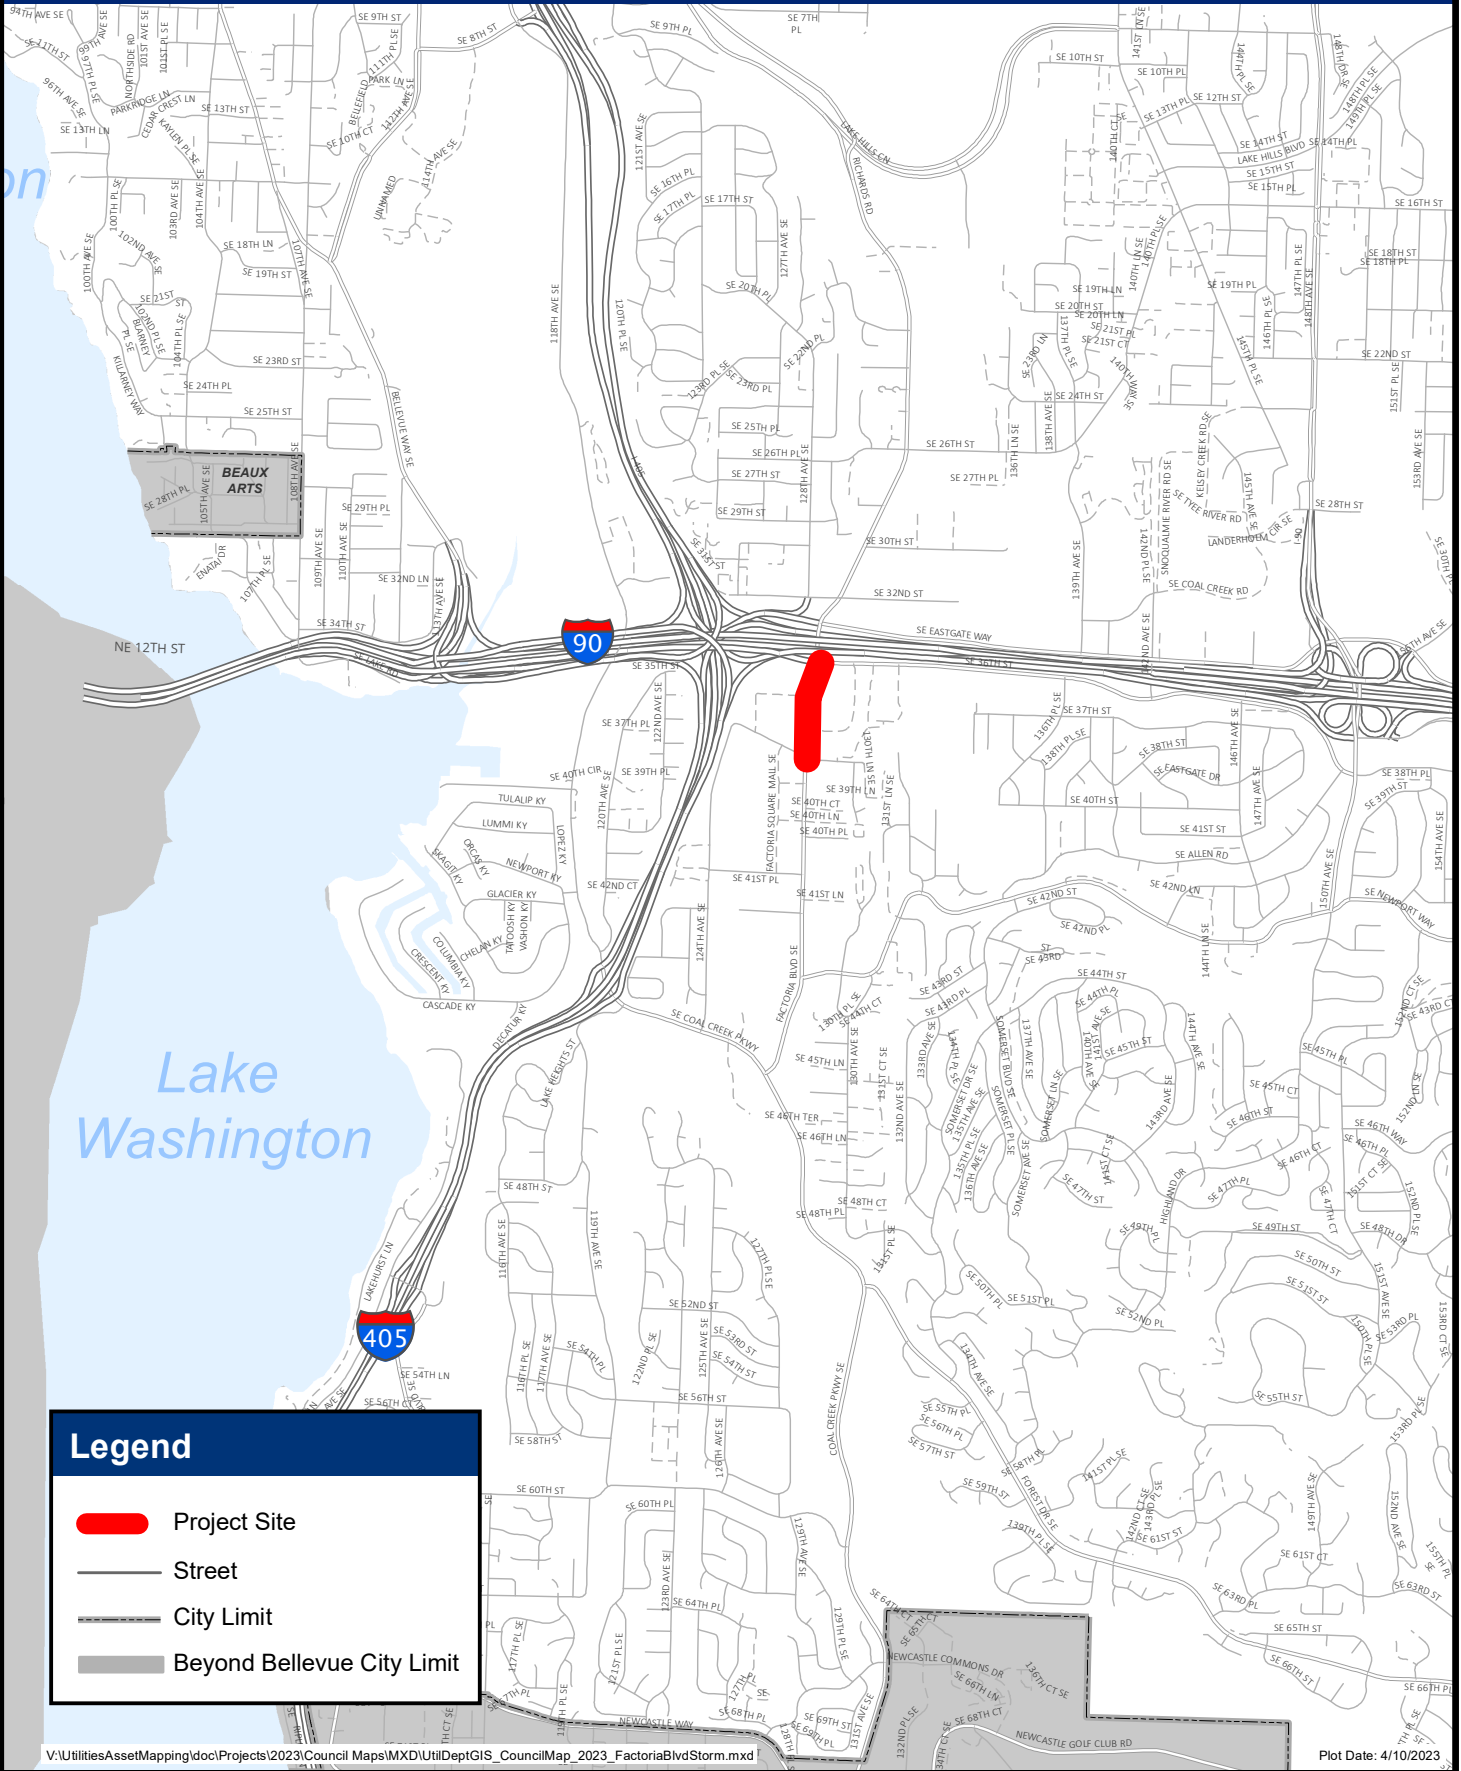

Utilities FACTORIA BLVD STORM CONVEYANCE IMPROVEMENTS PROJECT C.I.P. D-114 Council Vicinity Map

Legend

-  Project Site
-  Street
-  City Limit
-  Beyond Bellevue City Limit