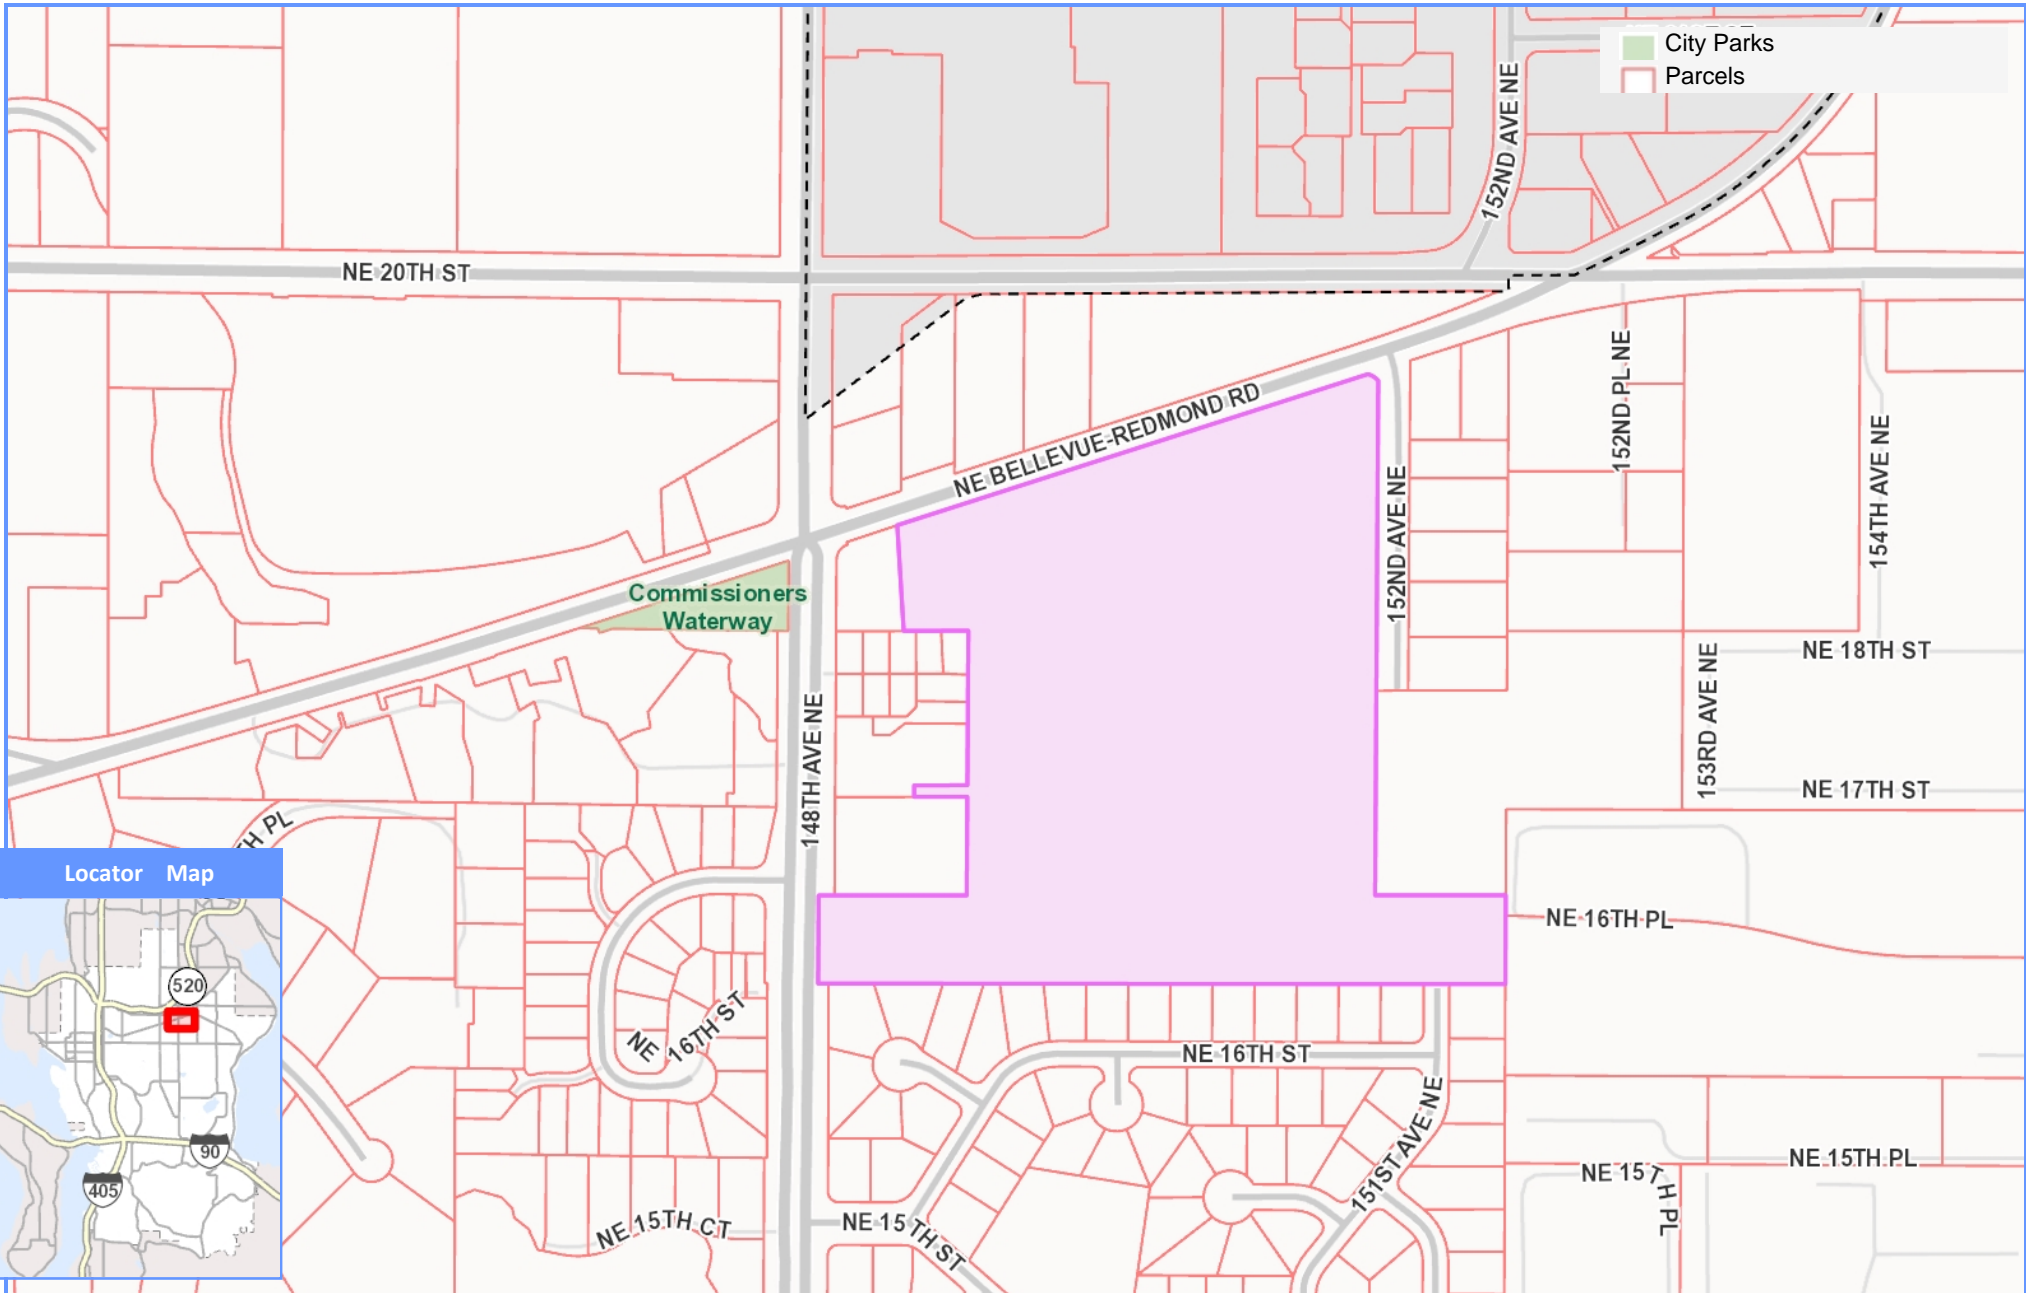

■ City Parks
 Parcels

15027 NE Bel-Red Road Vicinity Map