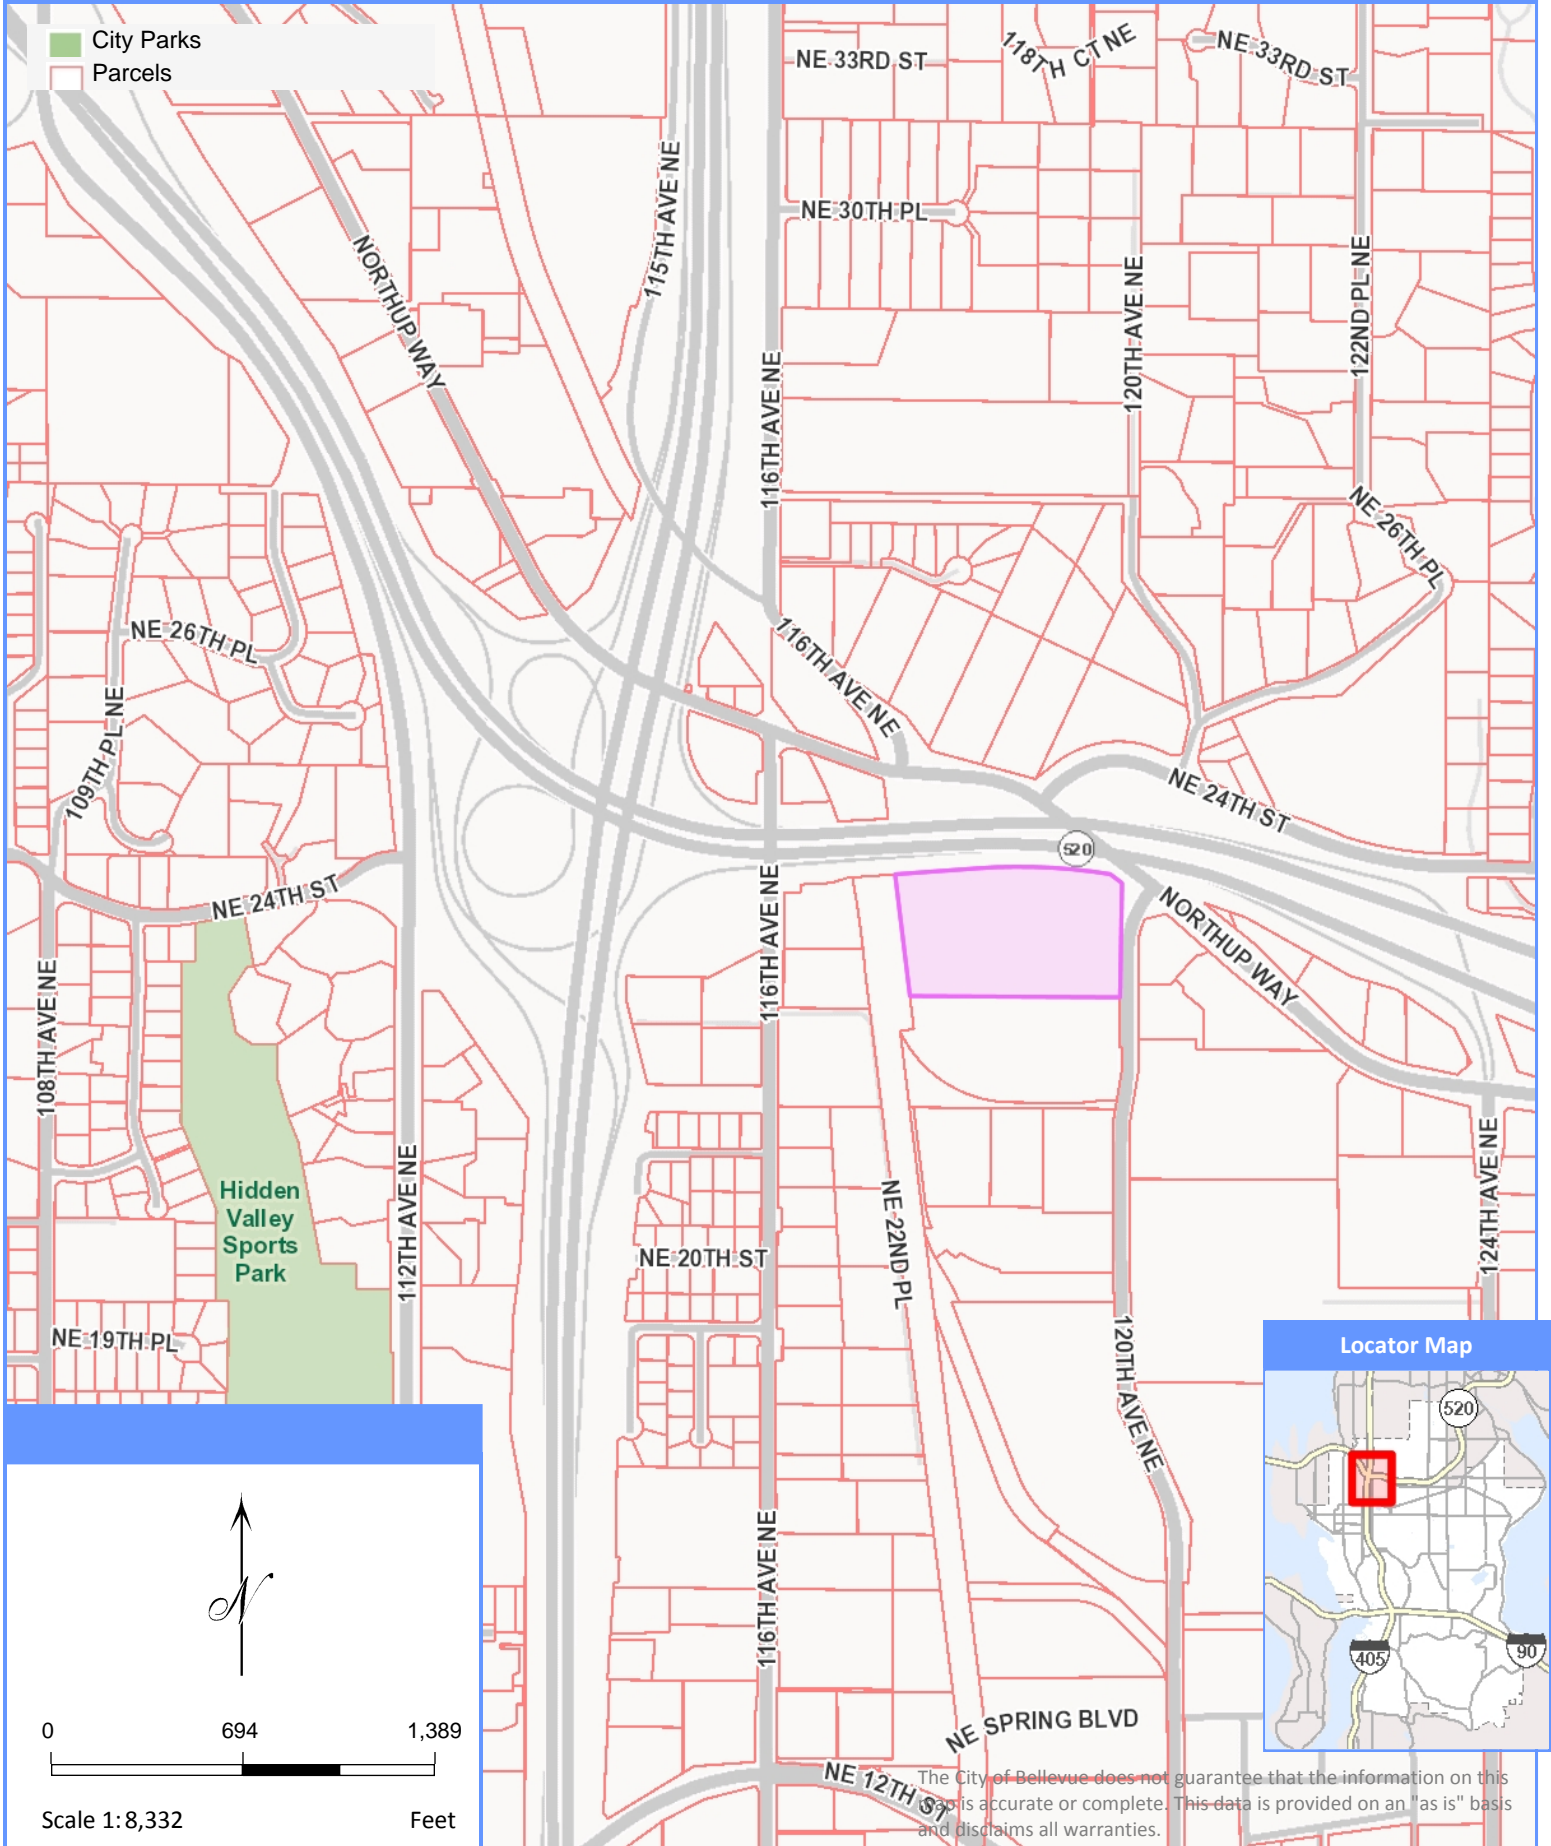

Vicinity Map - 11959 Northup Way

Attachment B

The City of Bellevue does not guarantee that the information on this map is accurate or complete. This data is provided on an "as is" basis and disclaims all warranties.