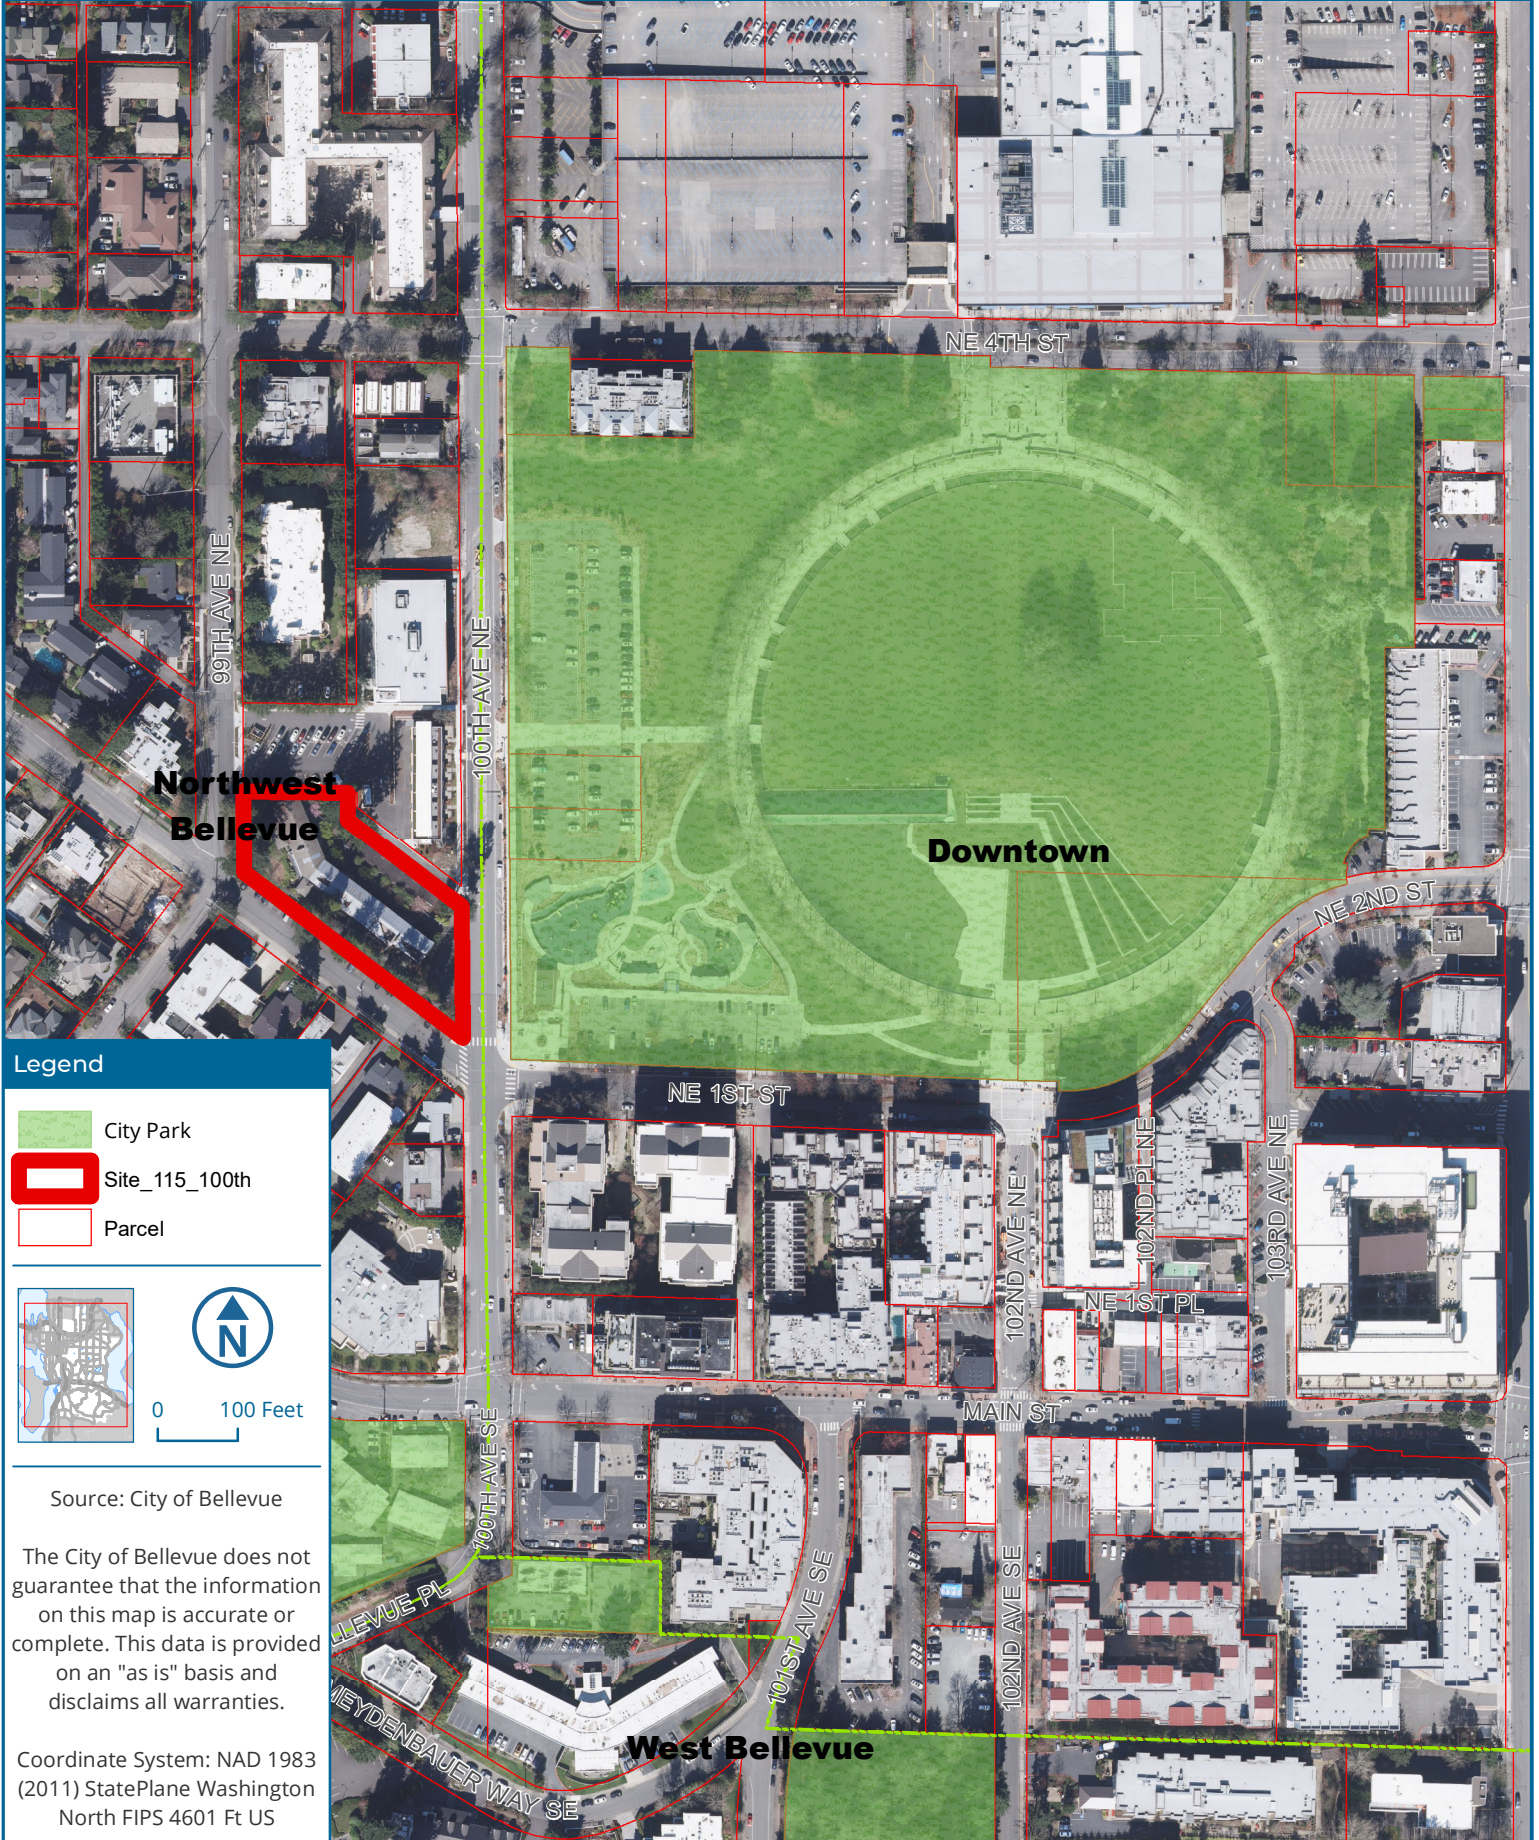

A. Location of 115 100th Ave NE

2022 Privately-Initiated Comprehensive Plan Amendment

Attachment A

Legend

-  City Park
-  Site_115_100th
-  Parcel

Source: City of Bellevue

The City of Bellevue does not guarantee that the information on this map is accurate or complete. This data is provided on an "as is" basis and disclaims all warranties.

Coordinate System: NAD 1983
(2011) StatePlane Washington
North FIPS 4601 Ft US