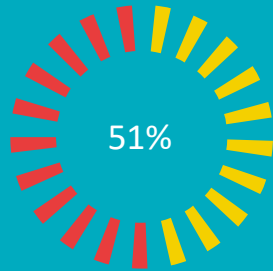

Percentage of passengers killed who were not restrained

Drowsy Driving

Number of nationwide drowsy-driving accidents

100K

800

Number of nationwide fatalities involving drowsy driving