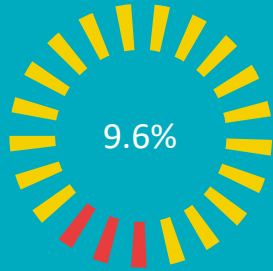

The Issue

Seatbelt

Percentage of people not using seat belt nationwide