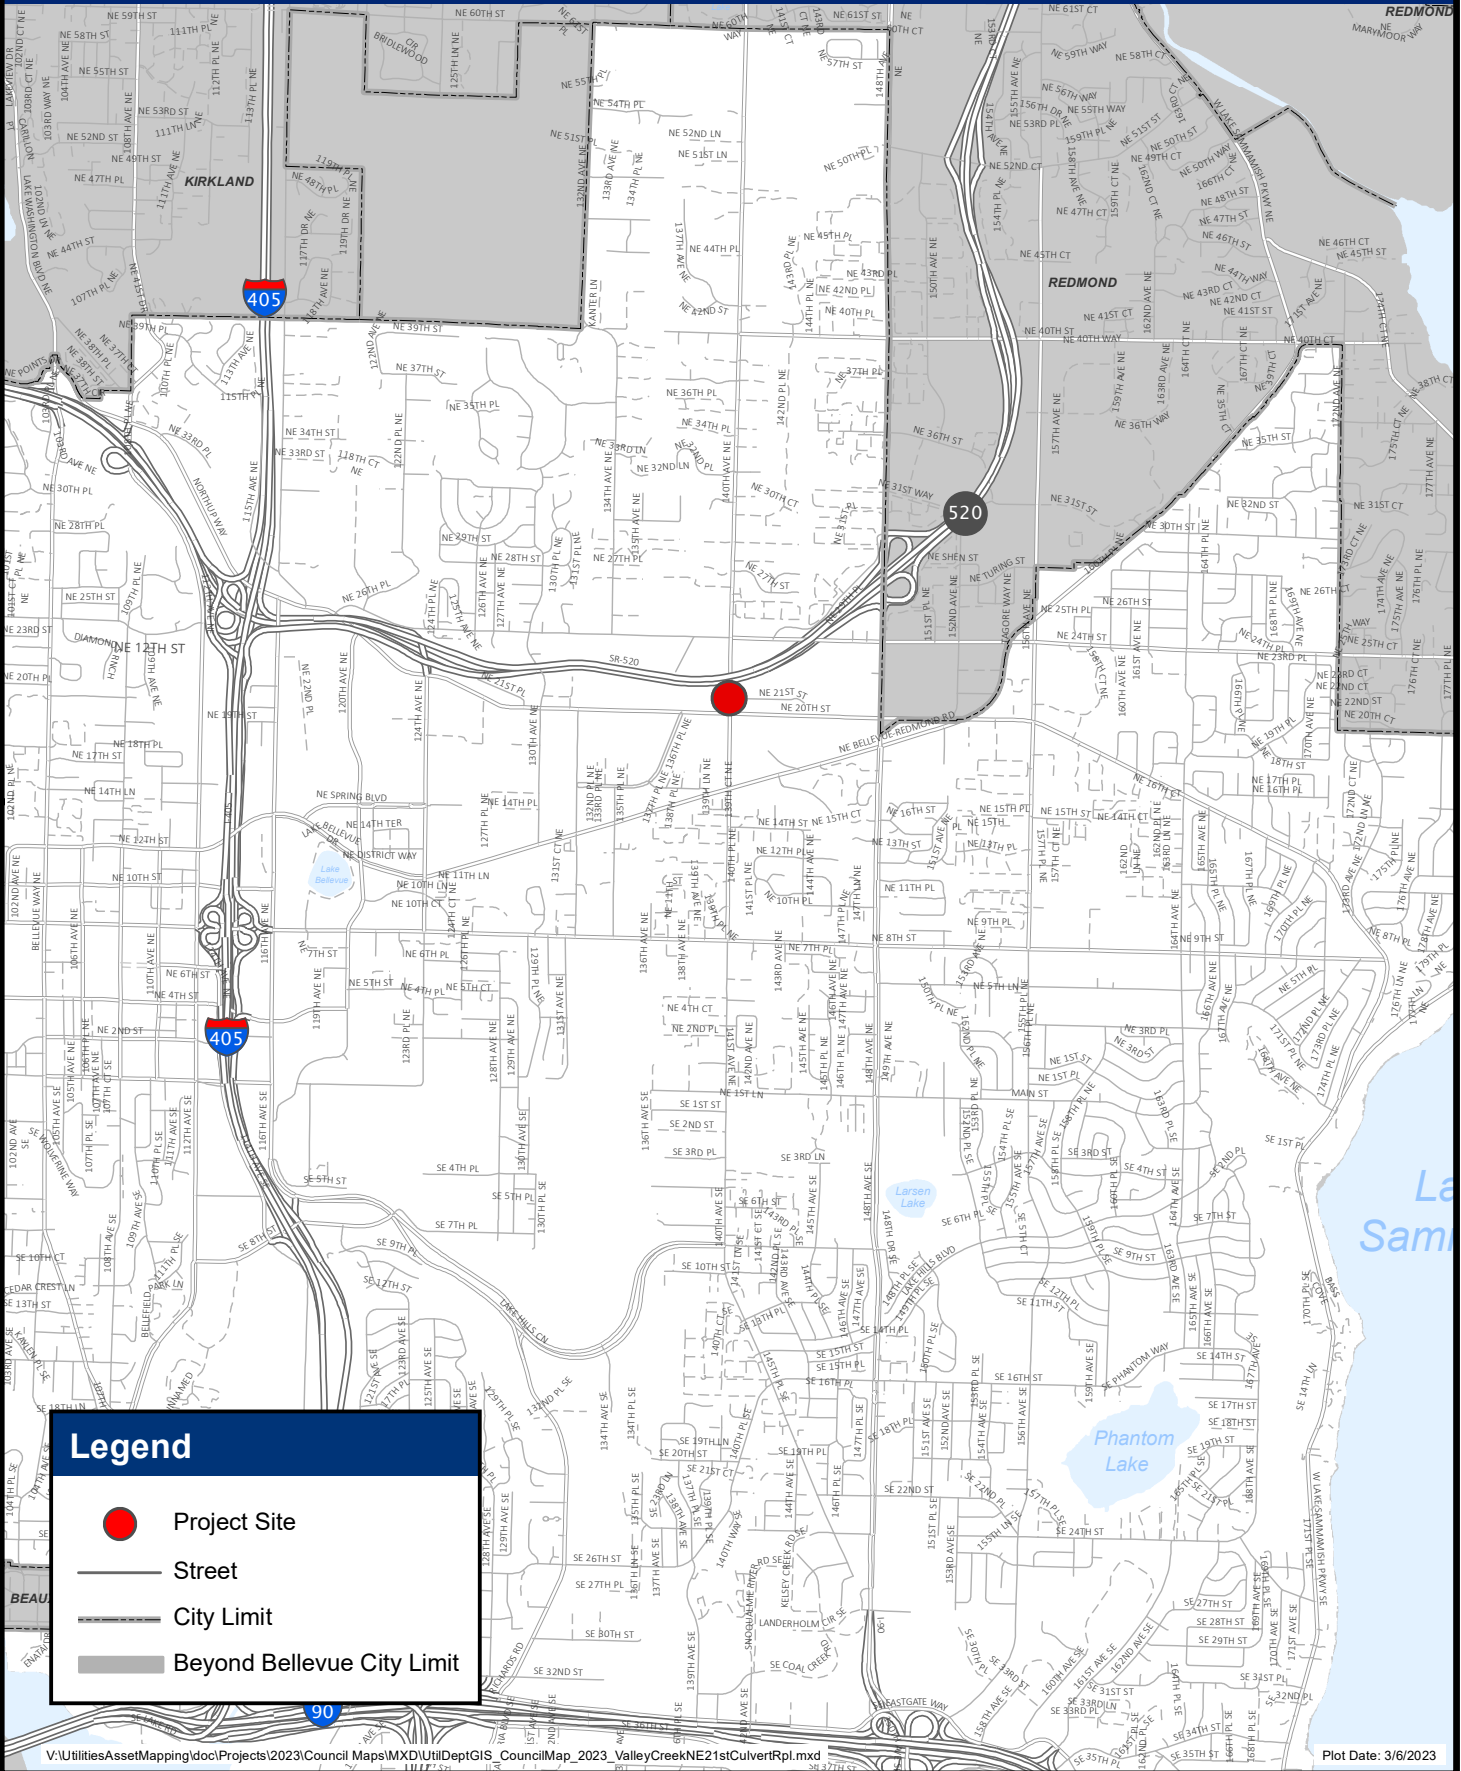

# Utilities VALLEY CREEK NE 21ST ST CULVERT REPLACEMENT PROJECT C.I.P. D-94 Council Vicinity Map

**Legend**

- Project Site
- Street
- City Limit
- ▒ Beyond Bellevue City Limit