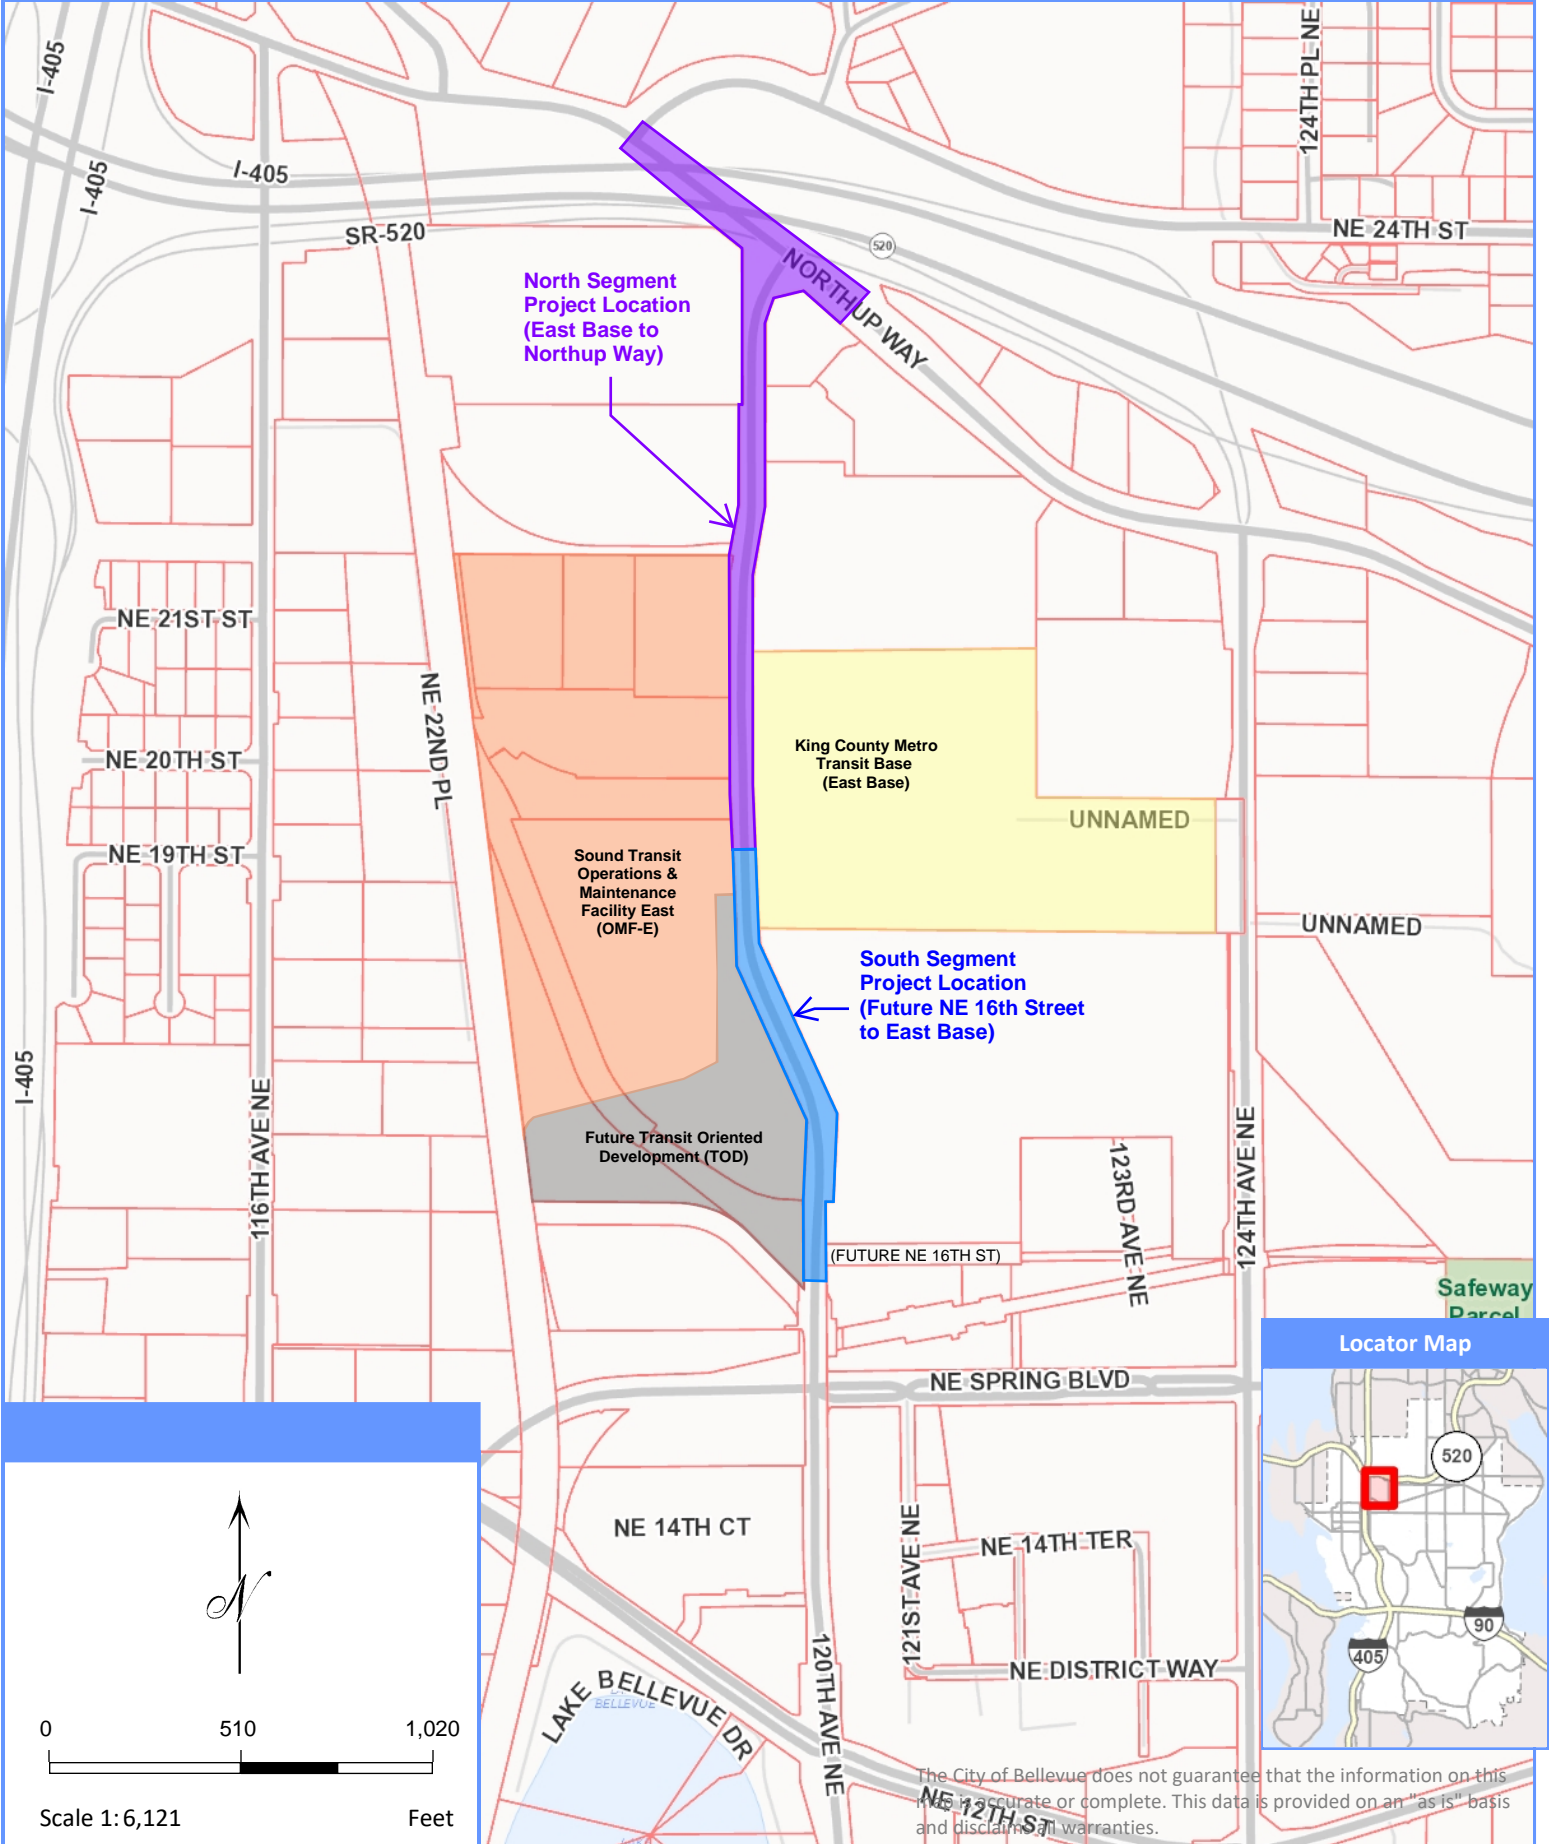

# 120th Avenue NE Stage 4, NE 16th Street to Northrup Way

The City of Bellevue does not guarantee that the information on this map is accurate or complete. This data is provided on an "as is" basis and disclaims all warranties.