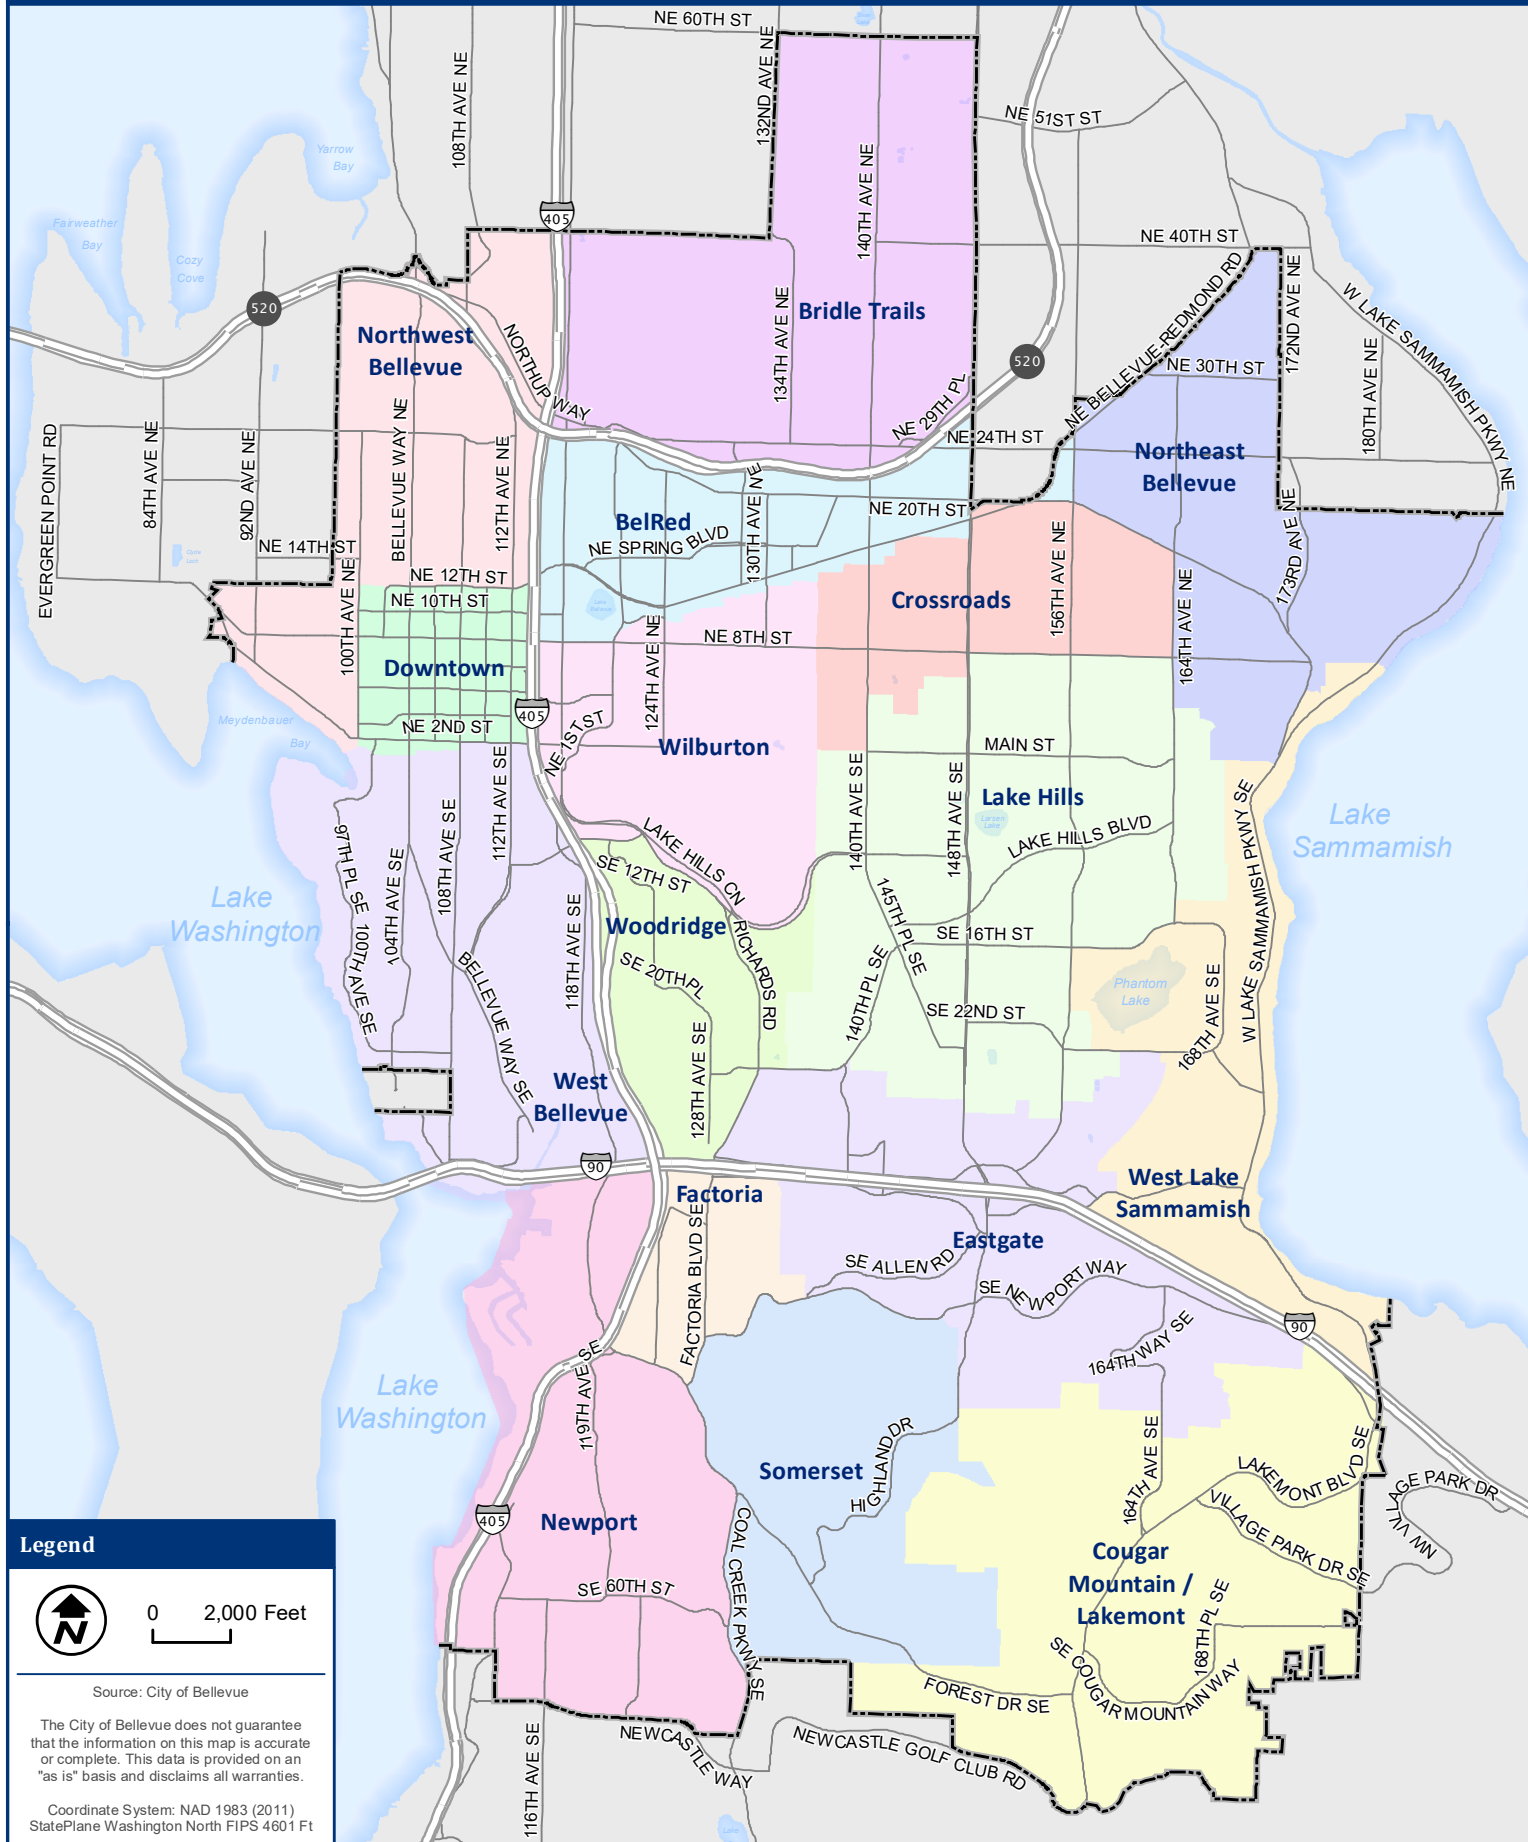

# Neighborhood Areas

### Legend

Source: City of Bellevue

The City of Bellevue does not guarantee the information on this map is accurate or complete. This data is provided on an "as is" basis and disclaims all warranties.

Coordinate System: NAD 1983 (2011)  
StatePlane Washington North FIPS 4601 Ft