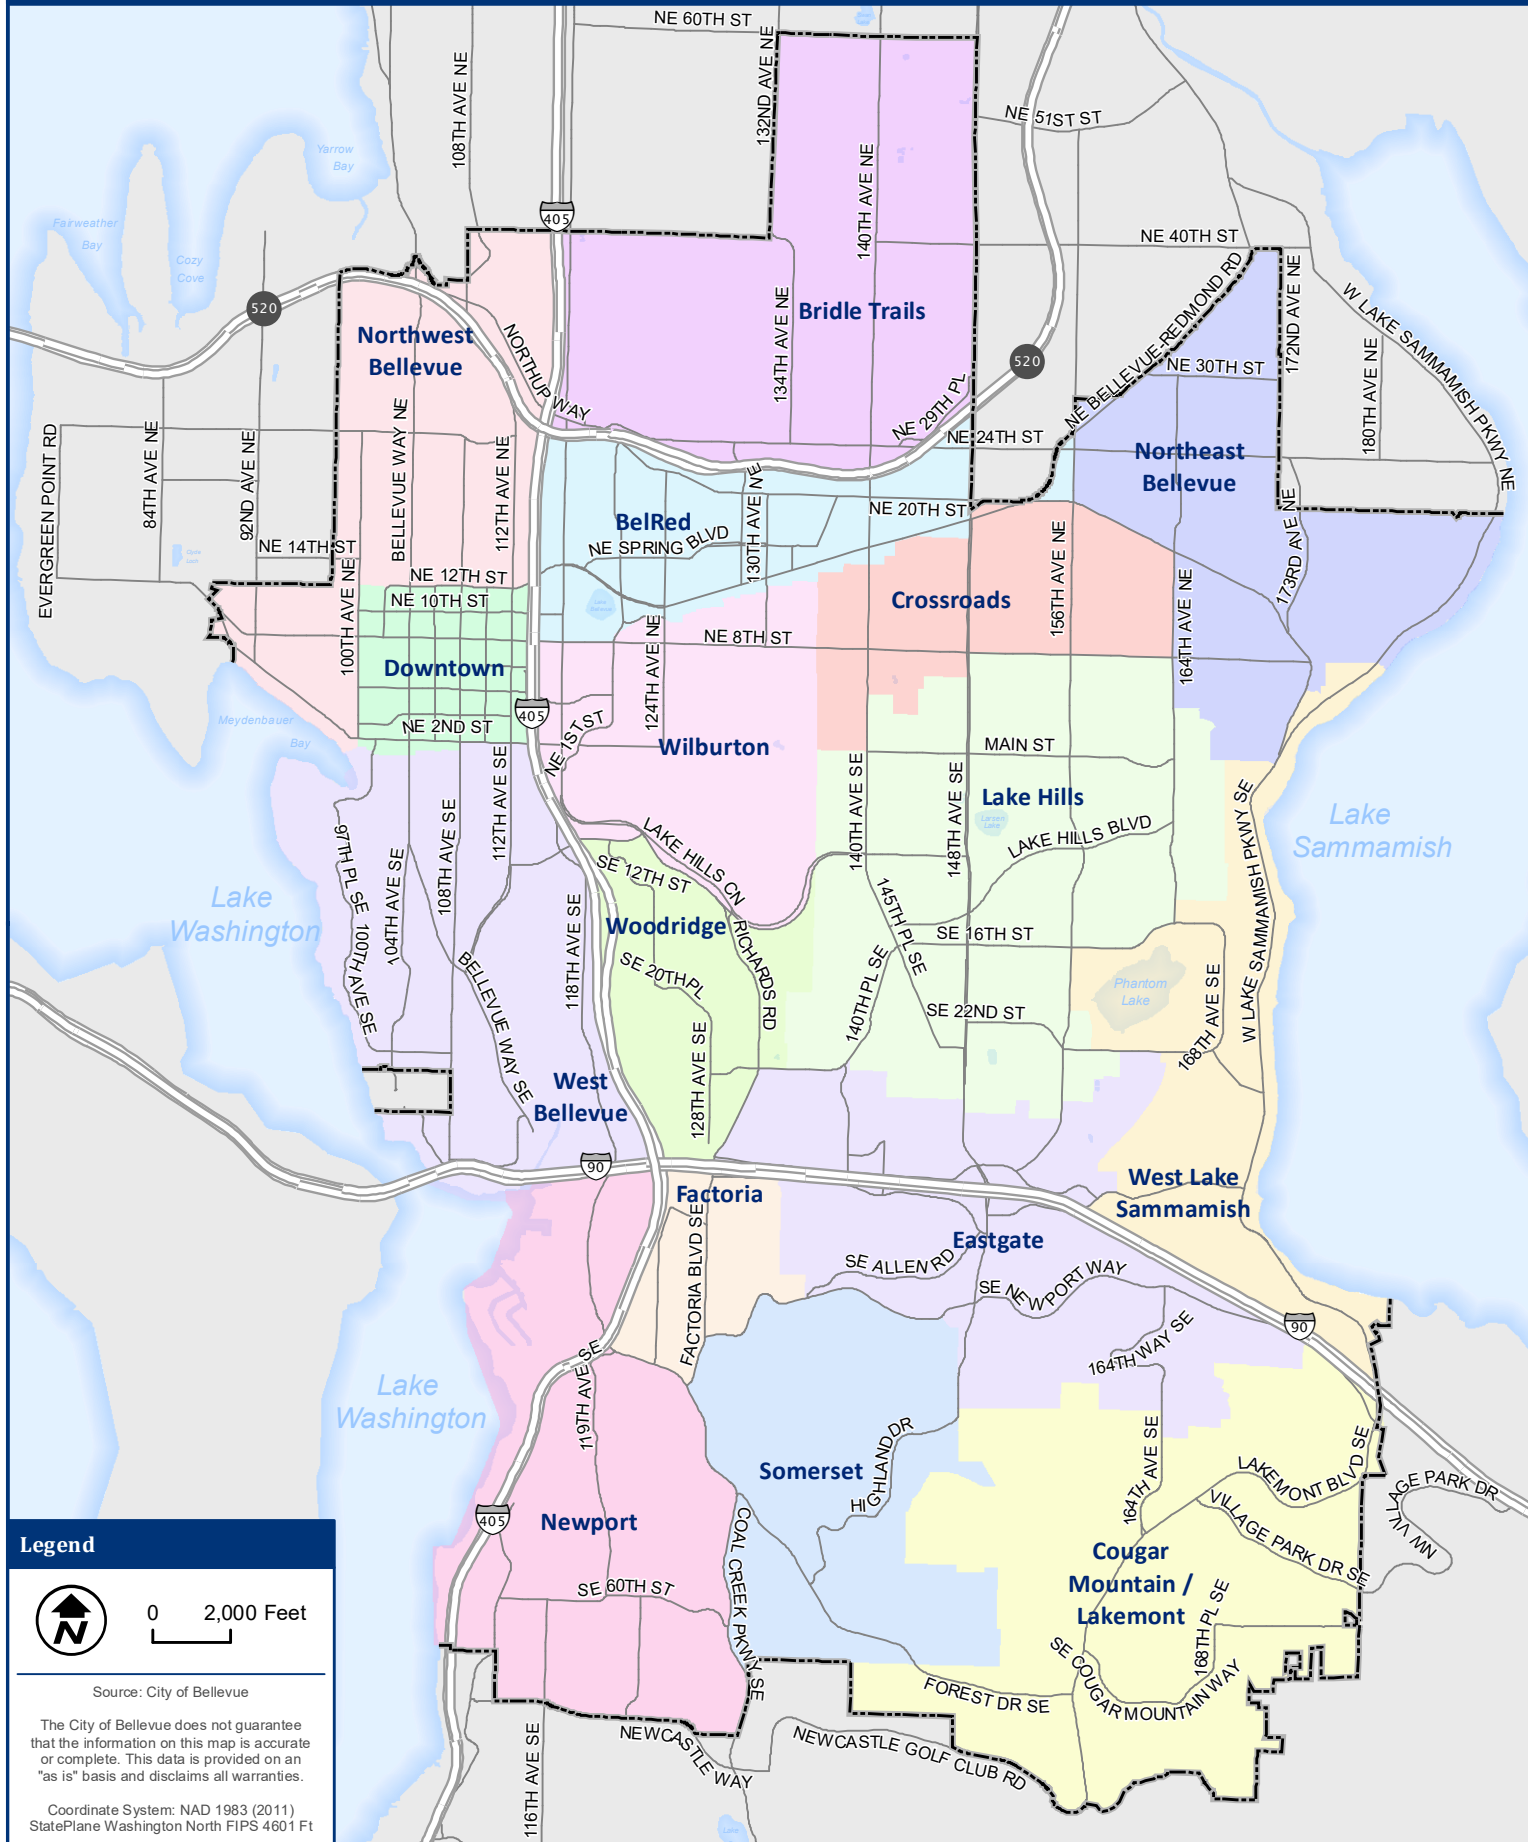

Neighborhood Areas

Legend

Source: City of Bellevue

The City of Bellevue does not guarantee the information on this map is accurate or complete. This data is provided on an "as is" basis and disclaims all warranties.

Coordinate System: NAD 1983 (2011)
StatePlane Washington North FIPS 4601 Ft