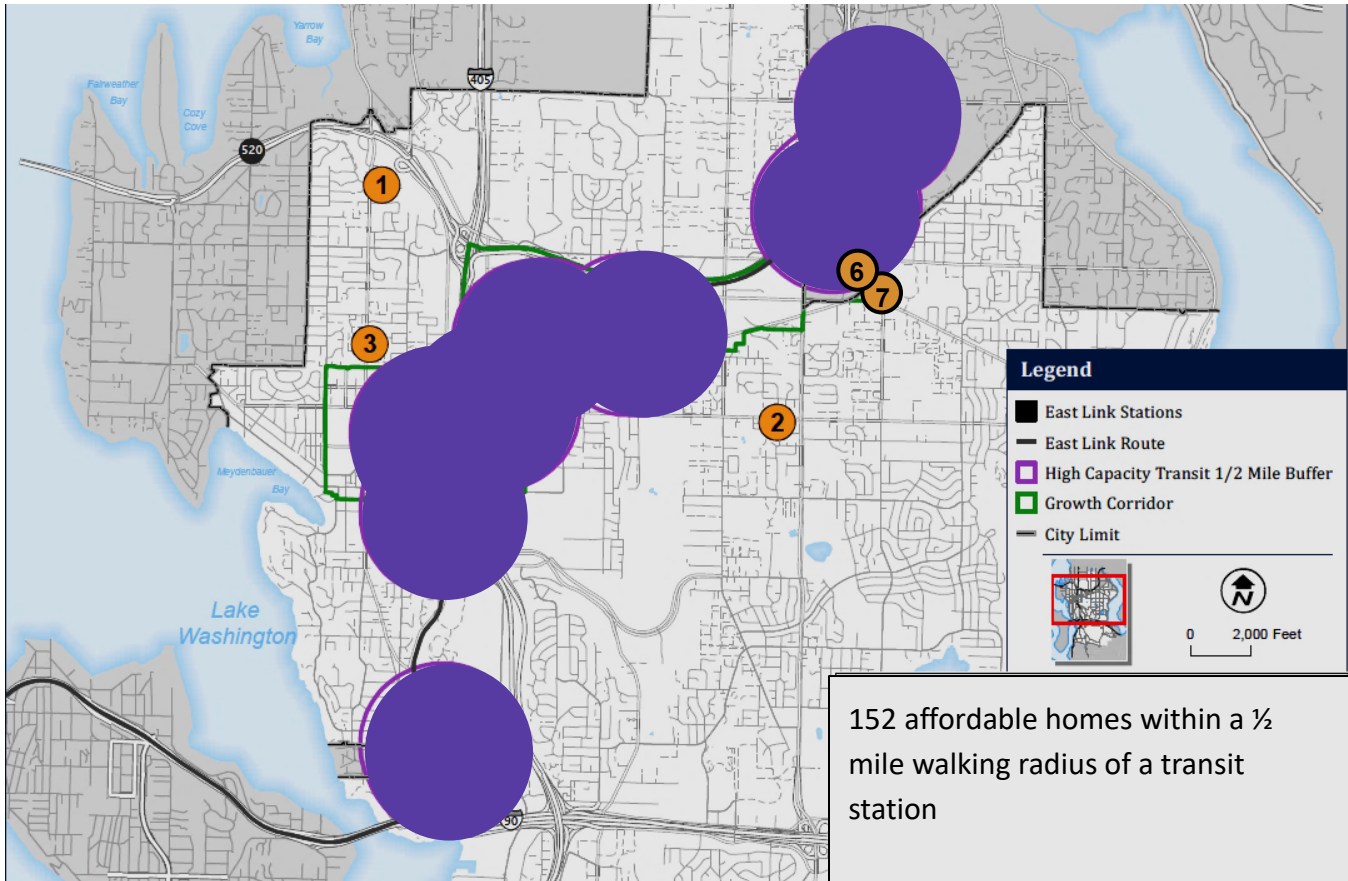

## Affordable homes near light rail

#	Project	Program	Afford. Units	Site Address
1	30 Bellevue, Imagine Housing	ARCH HTF	63	3030 Bellevue Way NE
2	Highland Village Apts., KCHA	Direct Subsidy	76	14526 NE 7 <sup>th</sup> PI
3	Park East Apts.	DT Incentive	1	1400 Bellevue Way NE
4	888 Bellevue Tower	MFTE+DT Incentive	32	888 108 <sup>th</sup> Ave NE
5	Ceresa Apts.	MFTE	31	10961 NE 2 <sup>nd</sup> PI
6	LIV Apts.	BelRed Incentive	54	2170 Bel-Red Rd
7	Hyde Square Apts.	BelRed Incentive	35	2030 155 <sup>th</sup> PI NE