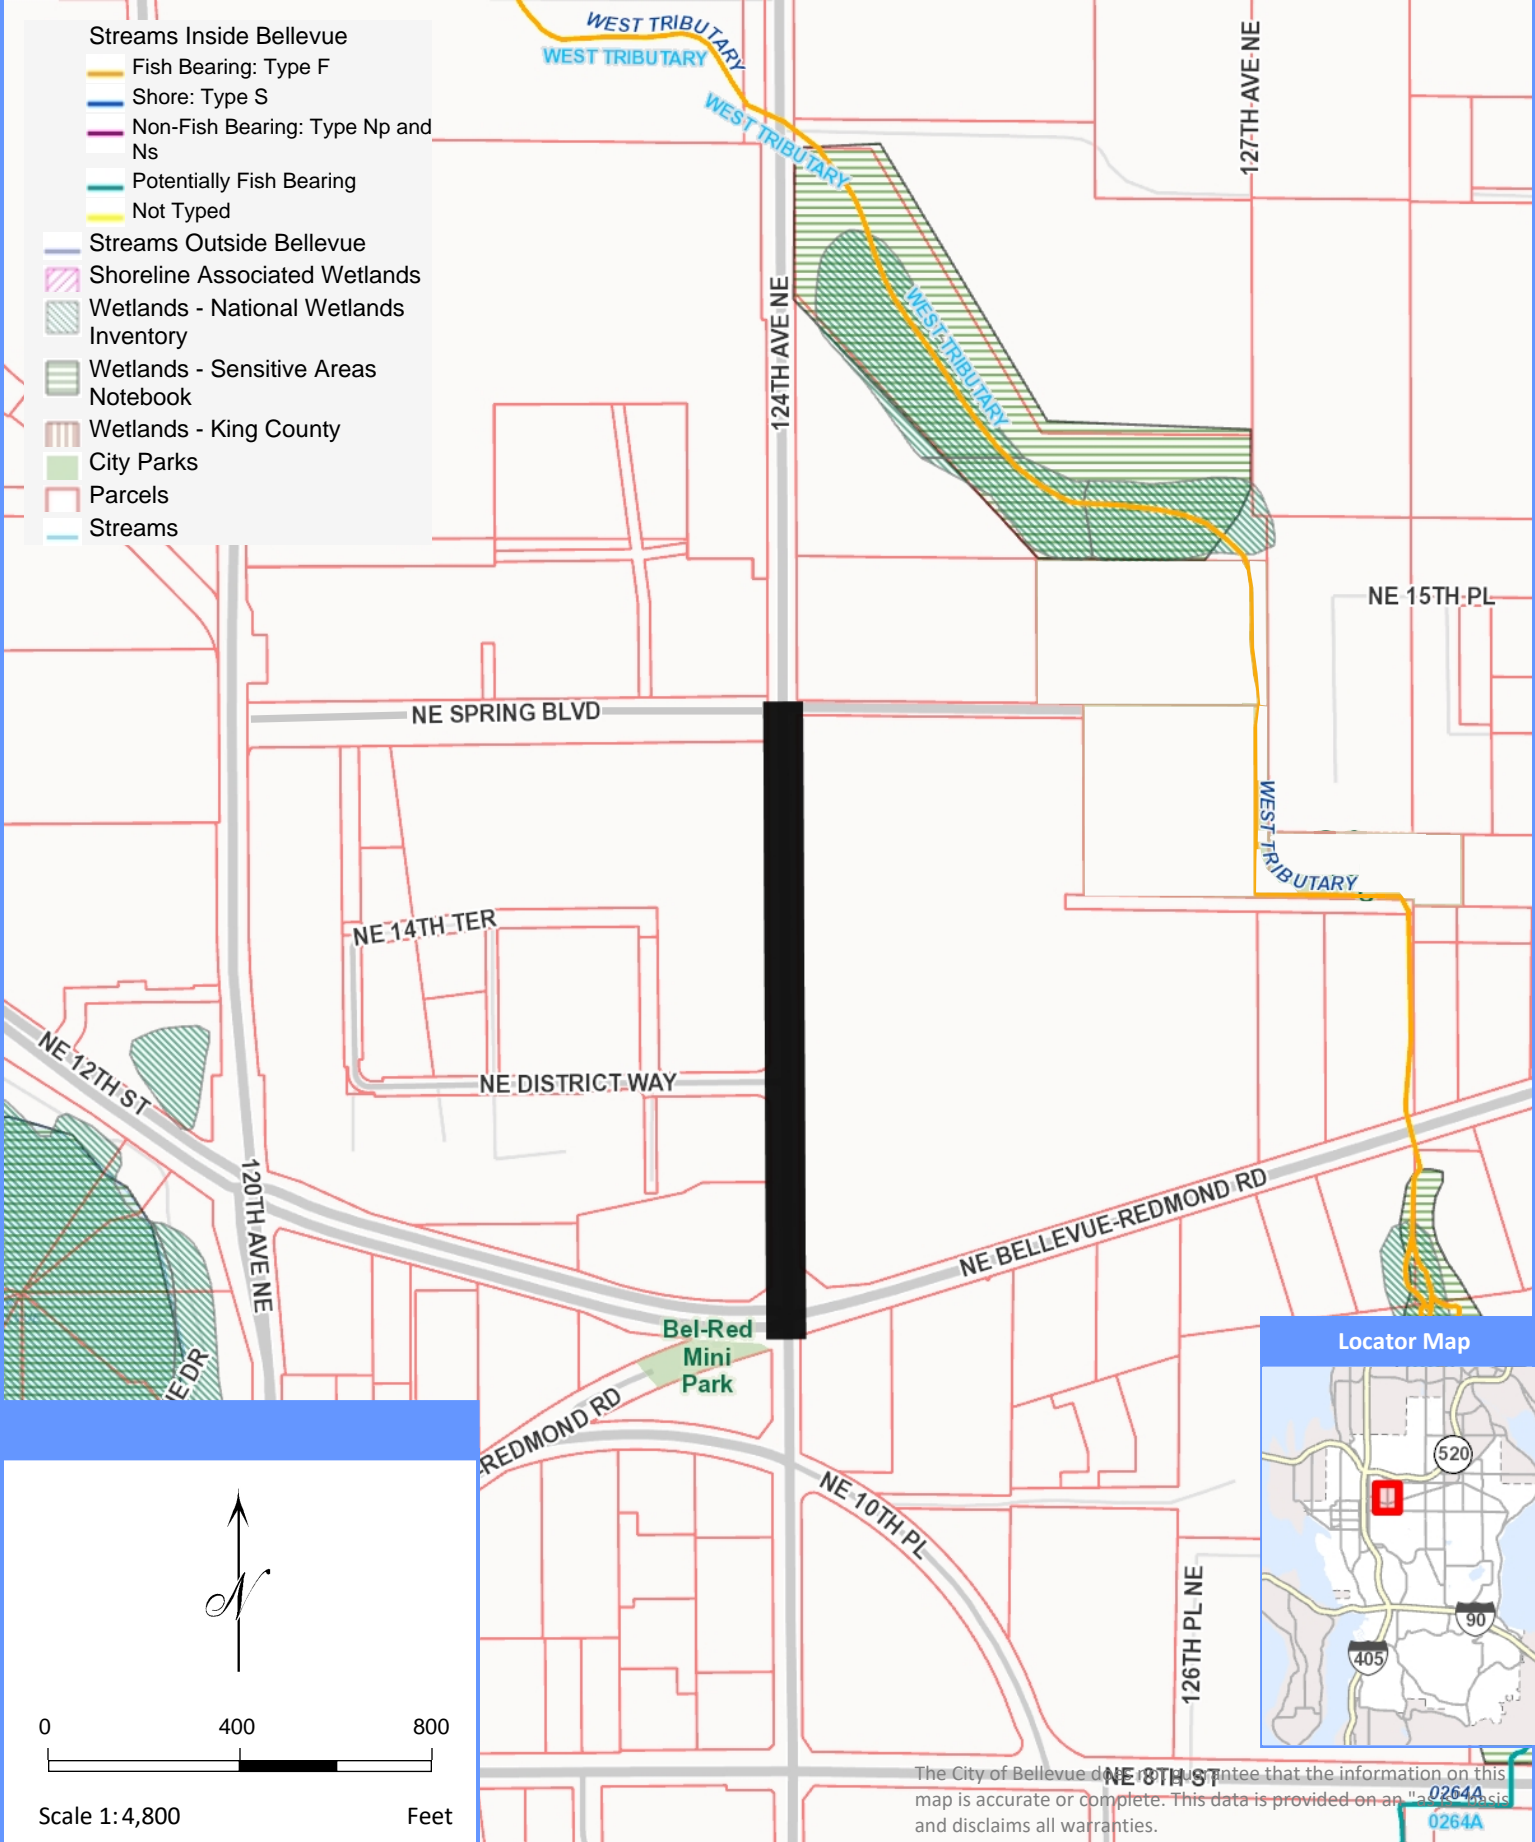

# 124th Ave NE - NE 12th St to NE Spring Blvd Vicinity Map

- Streams Inside Bellevue
  - Fish Bearing: Type F
  - Shore: Type S
  - Non-Fish Bearing: Type Np and Ns
  - Potentially Fish Bearing
  - Not Typed
- Streams Outside Bellevue
- Shoreline Associated Wetlands
- Wetlands - National Wetlands Inventory
- Wetlands - Sensitive Areas Notebook
- Wetlands - King County
- City Parks
- Parcels
- Streams

The City of Bellevue does not guarantee that the information on this map is accurate or complete. This data is provided on an "as is" basis and disclaims all warranties.