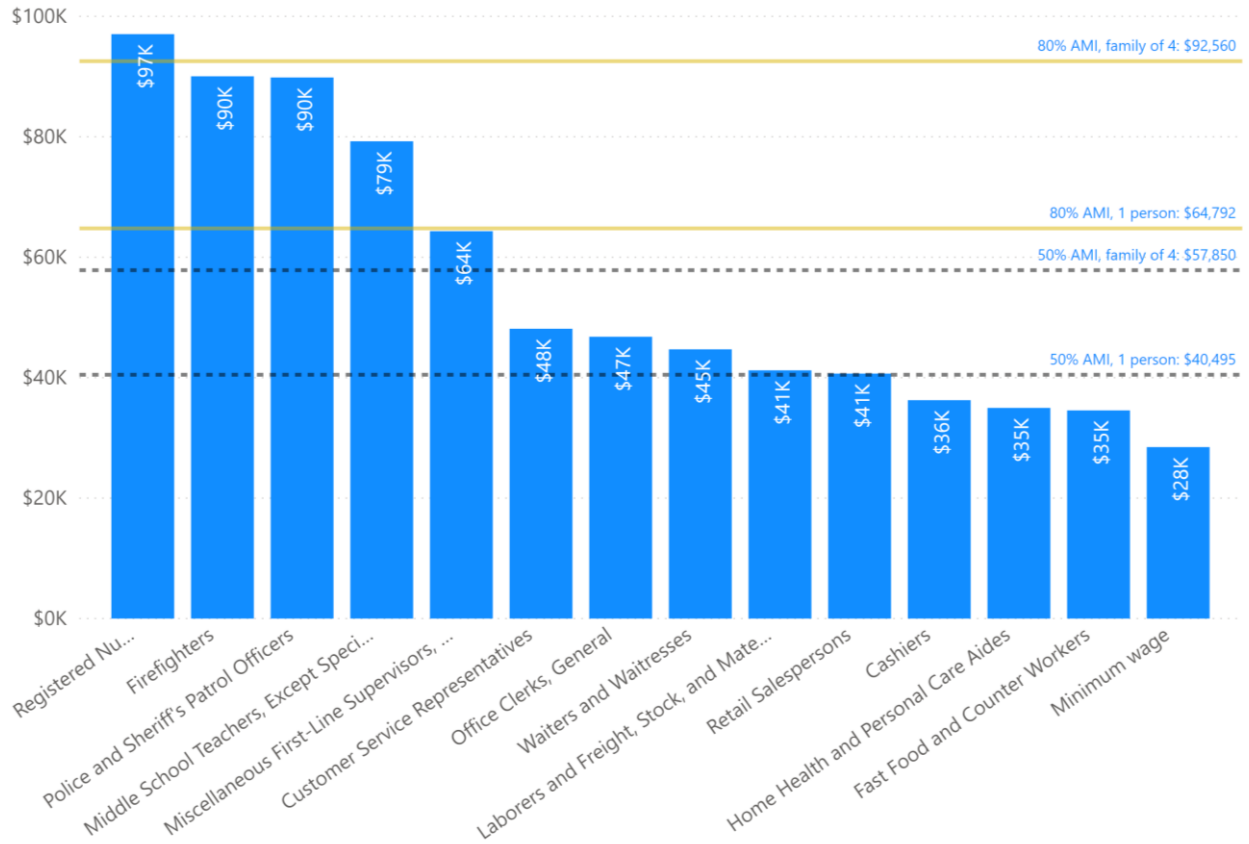

Average Full-Time, Annual Wages in Seattle-Tacoma-Bellevue Metro Area, 2021

Source: Washington Employment Security Department Occupation Employment and Wage Estimates and Washington State Department of Labor & Industries.

Notes:

- These occupations are the ten with the highest estimated employment in 2021, plus Firefighters, Patrol Officers, Middle School Teachers, and Minimum Wage.
- The “Bellevue area” is the Seattle-Tacoma-Bellevue Metropolitan Statistical Area.
- “AMI” stands for Area Median Income. The horizontal lines represent percentages of the 2021 4-person AMI, adjusted for household size.